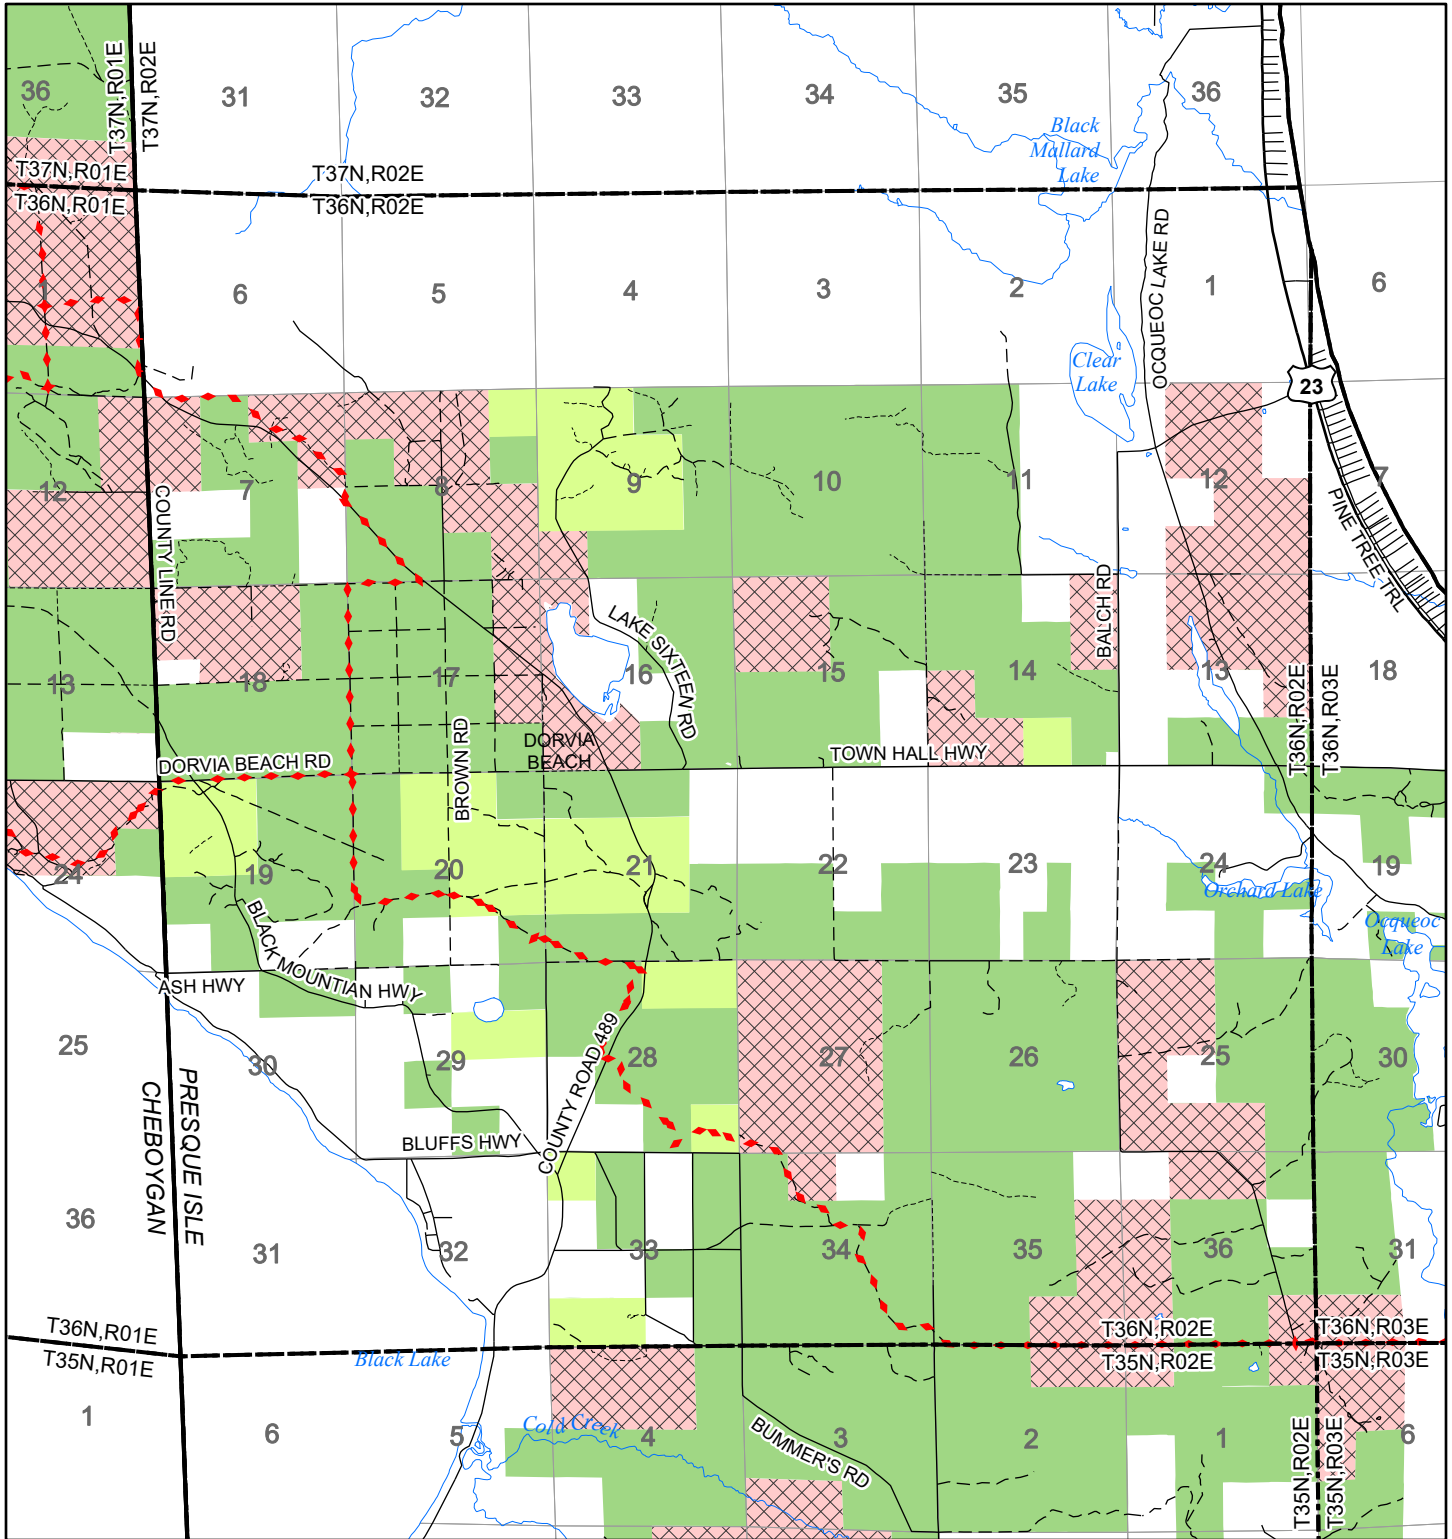

2022 Fuelwood Collection Map

T36N,R02E

PRESQUE ISLE CO.

- Open to Fuelwood Collection
- Open (Recently Closed Timber Sale)
- State land closed to fuelwood collection
- Snowmobile trail

Effective: April 1, 2022