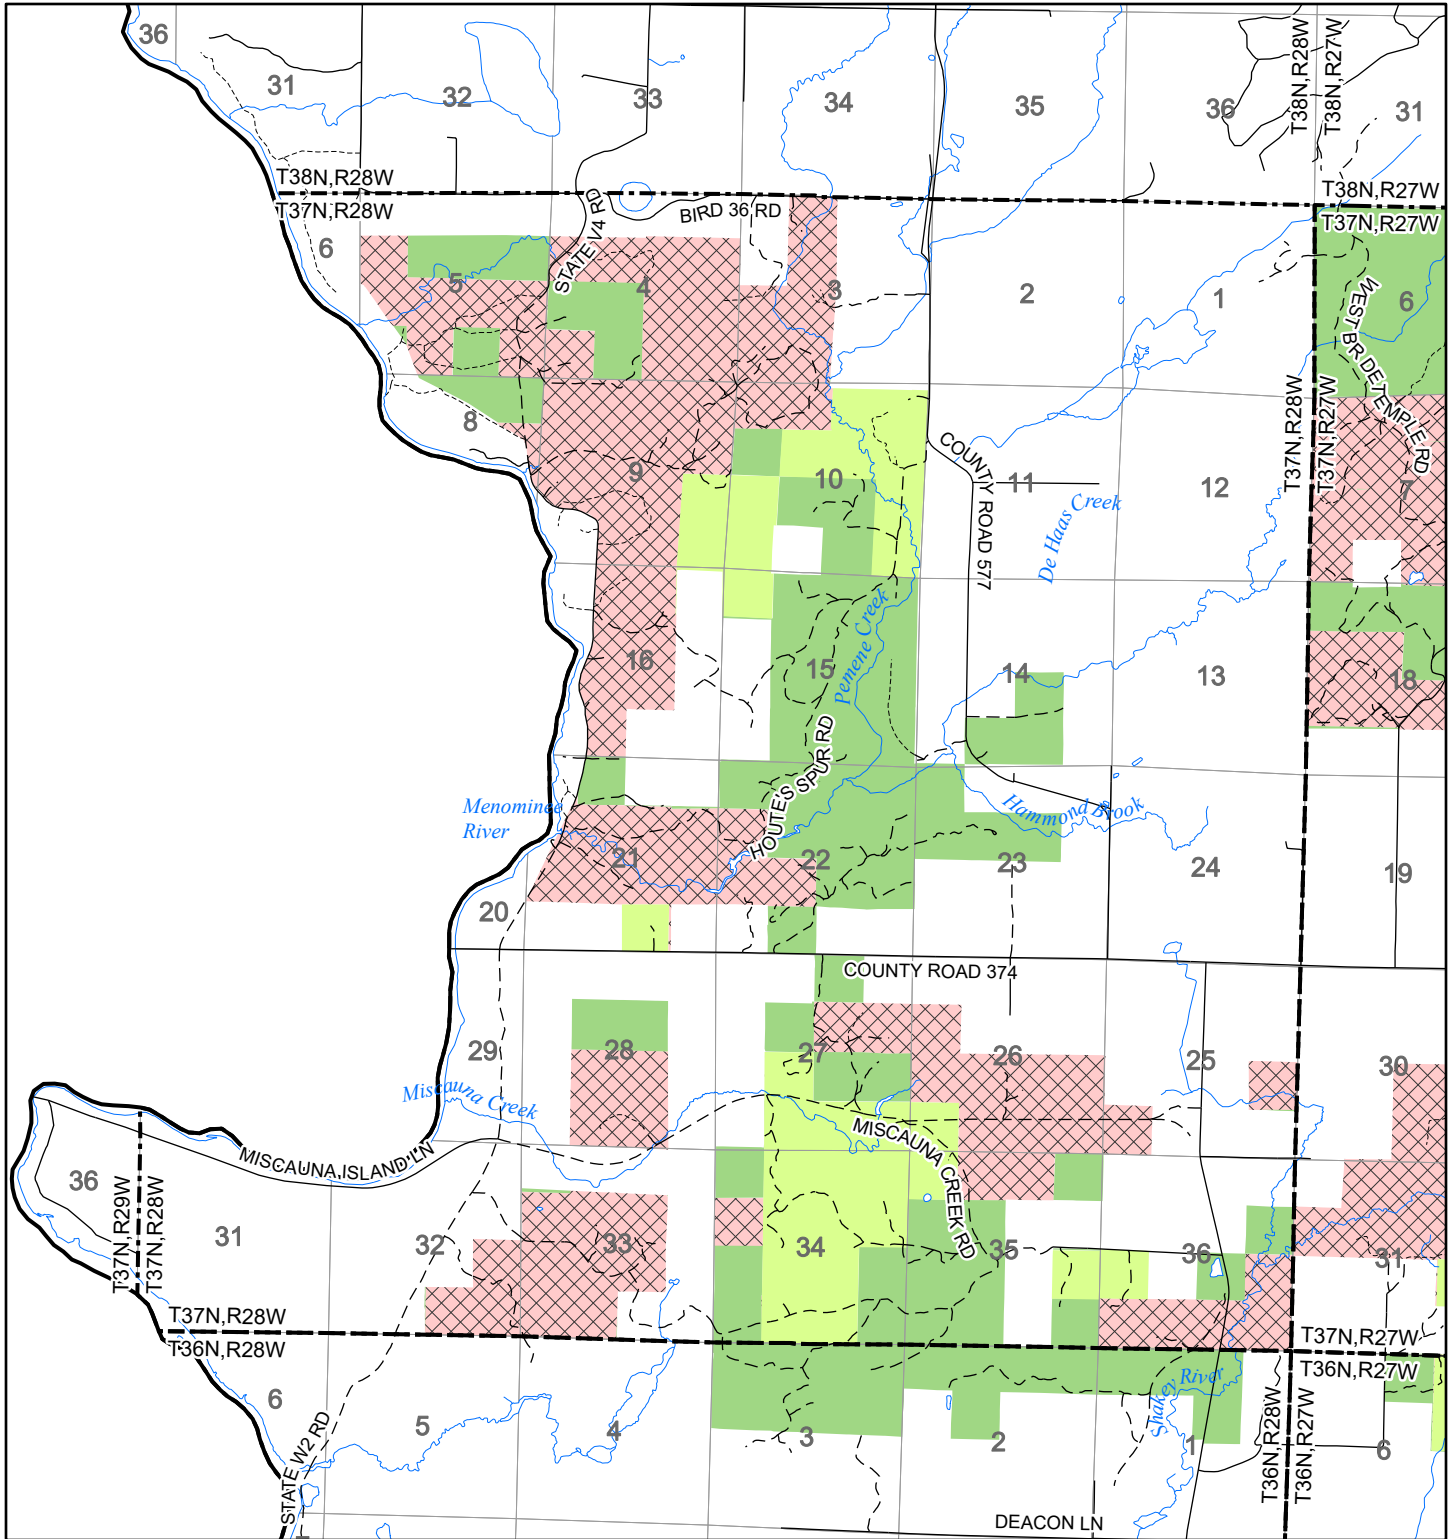

2022 Fuelwood Collection Map

T37N,R28W

MENONIMEE CO.

- Open to Fuelwood Collection
- Open (Recently Closed Timber Sale)
- State land closed to fuelwood collection
- Snowmobile trail

Effective: April 1, 2022