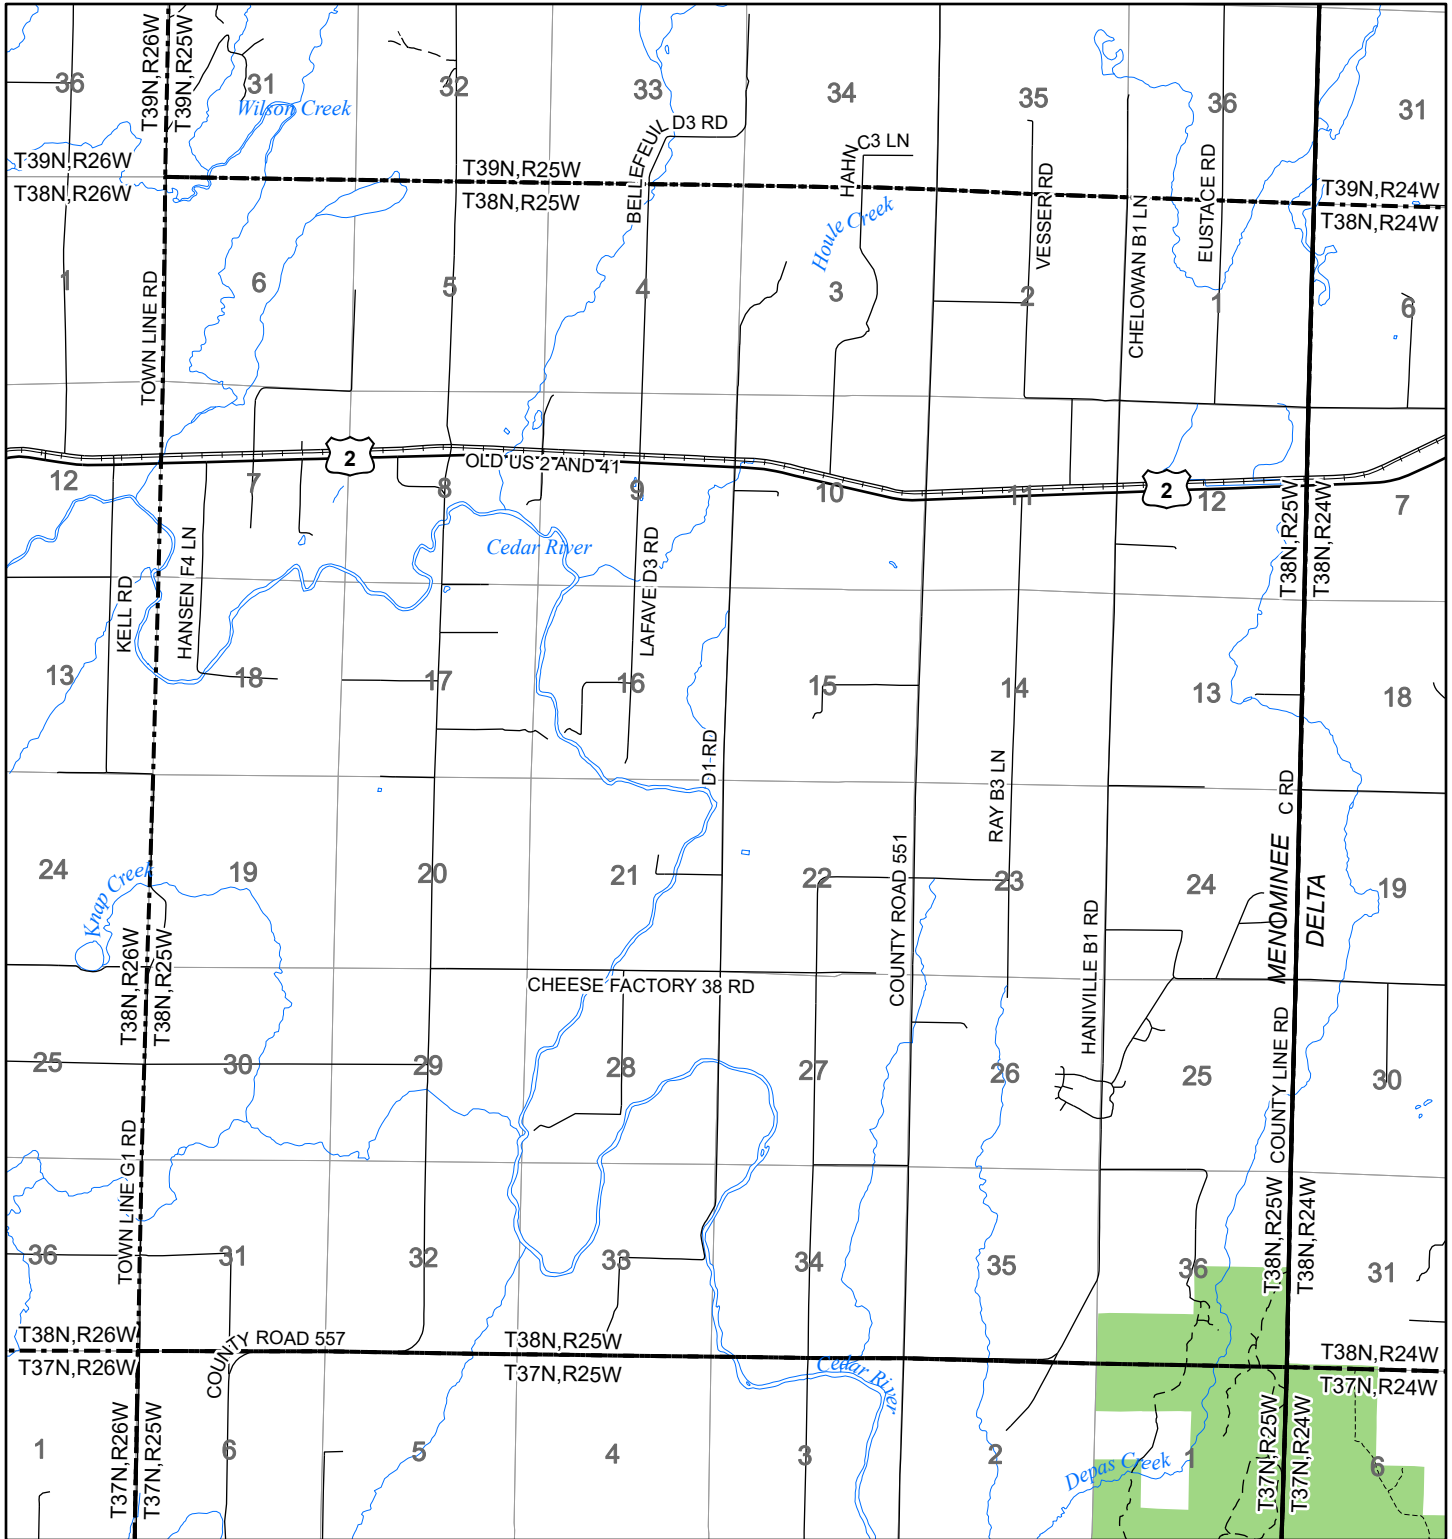

# 2022 Fuelwood Collection Map

## T38N,R25W

### MENONIMEE CO.

- Open to Fuelwood Collection
- Open (Recently Closed Timber Sale)
- State land closed to fuelwood collection
- Snowmobile trail

Effective: April 1, 2022