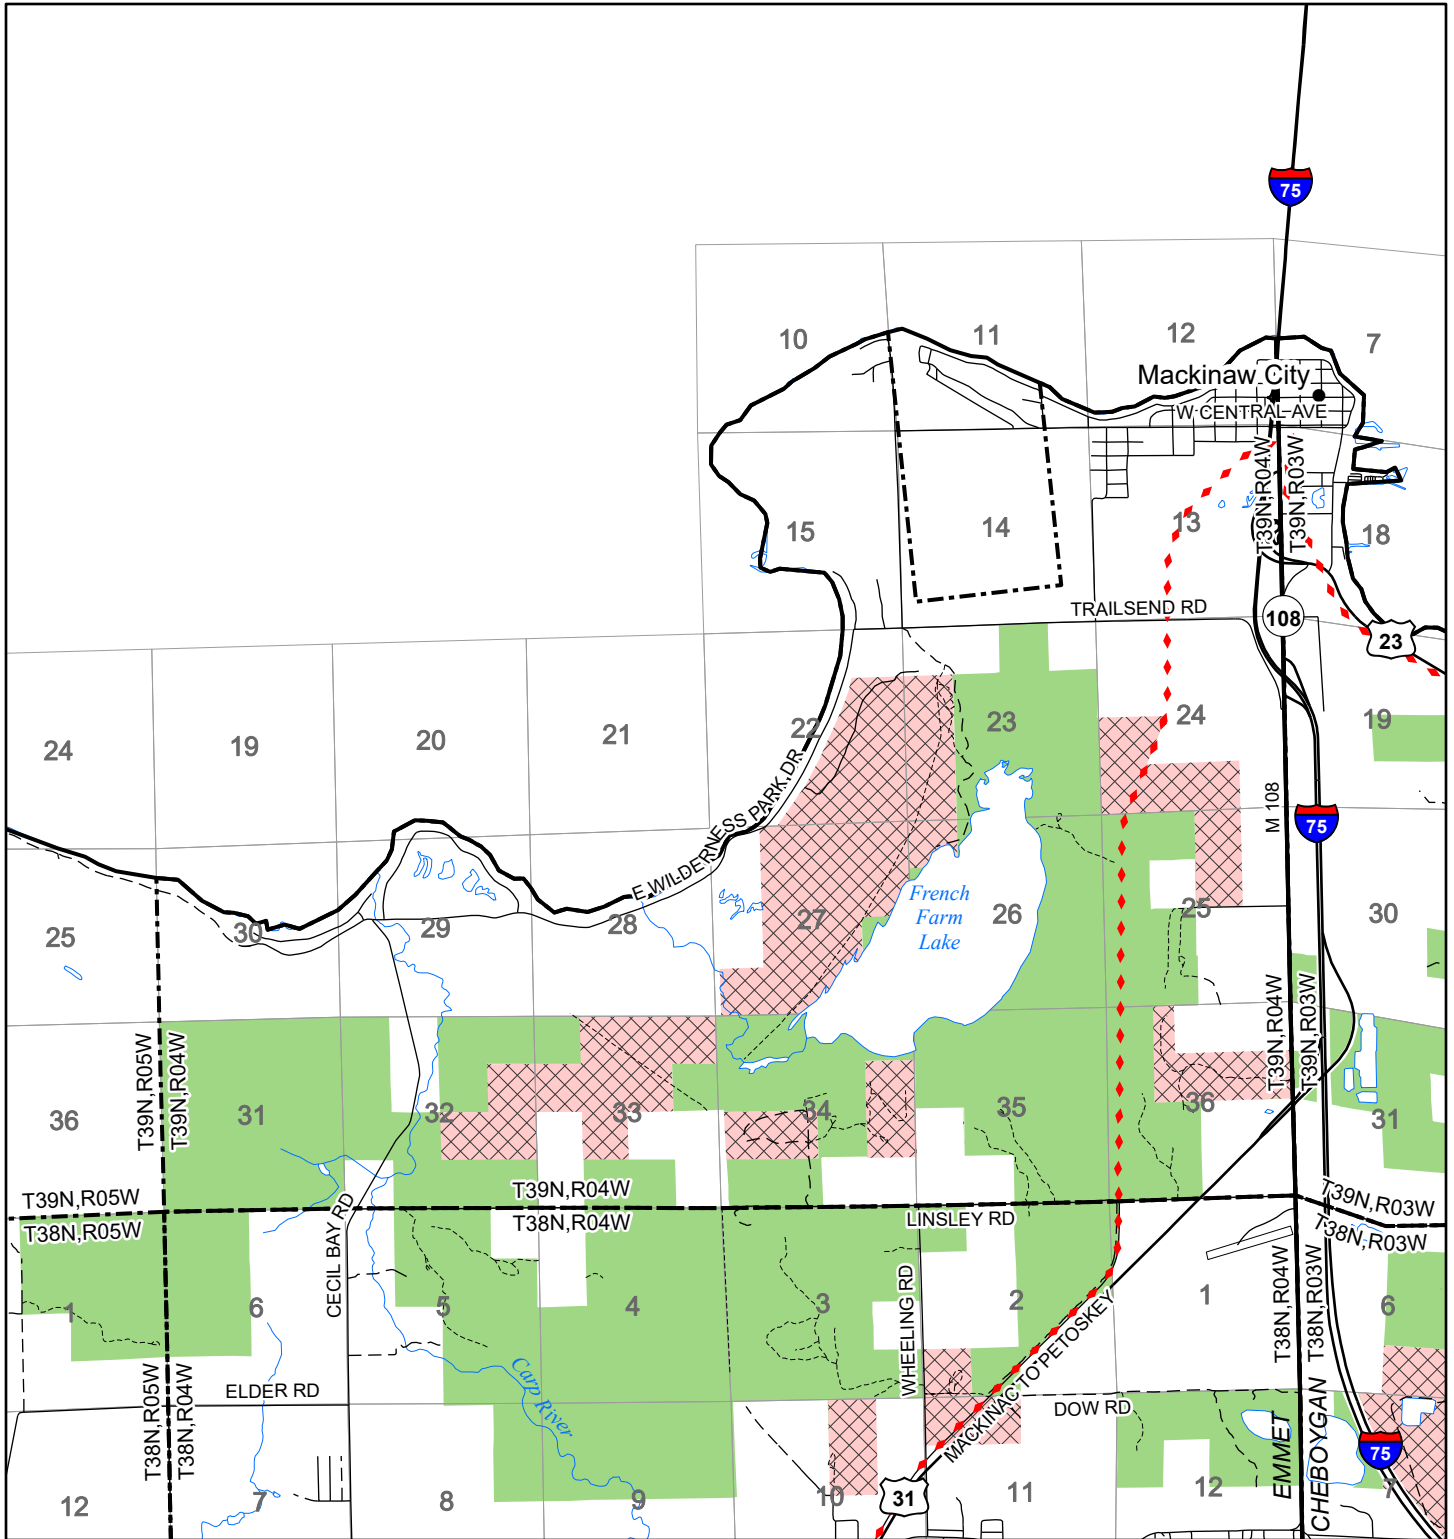

# 2022 Fuelwood Collection Map

## T39N,R04W

### EMMET CO.

- Open to Fuelwood Collection
- Open (Recently Closed Timber Sale)
- State land closed to fuelwood collection
- Snowmobile trail

Effective: April 1, 2022