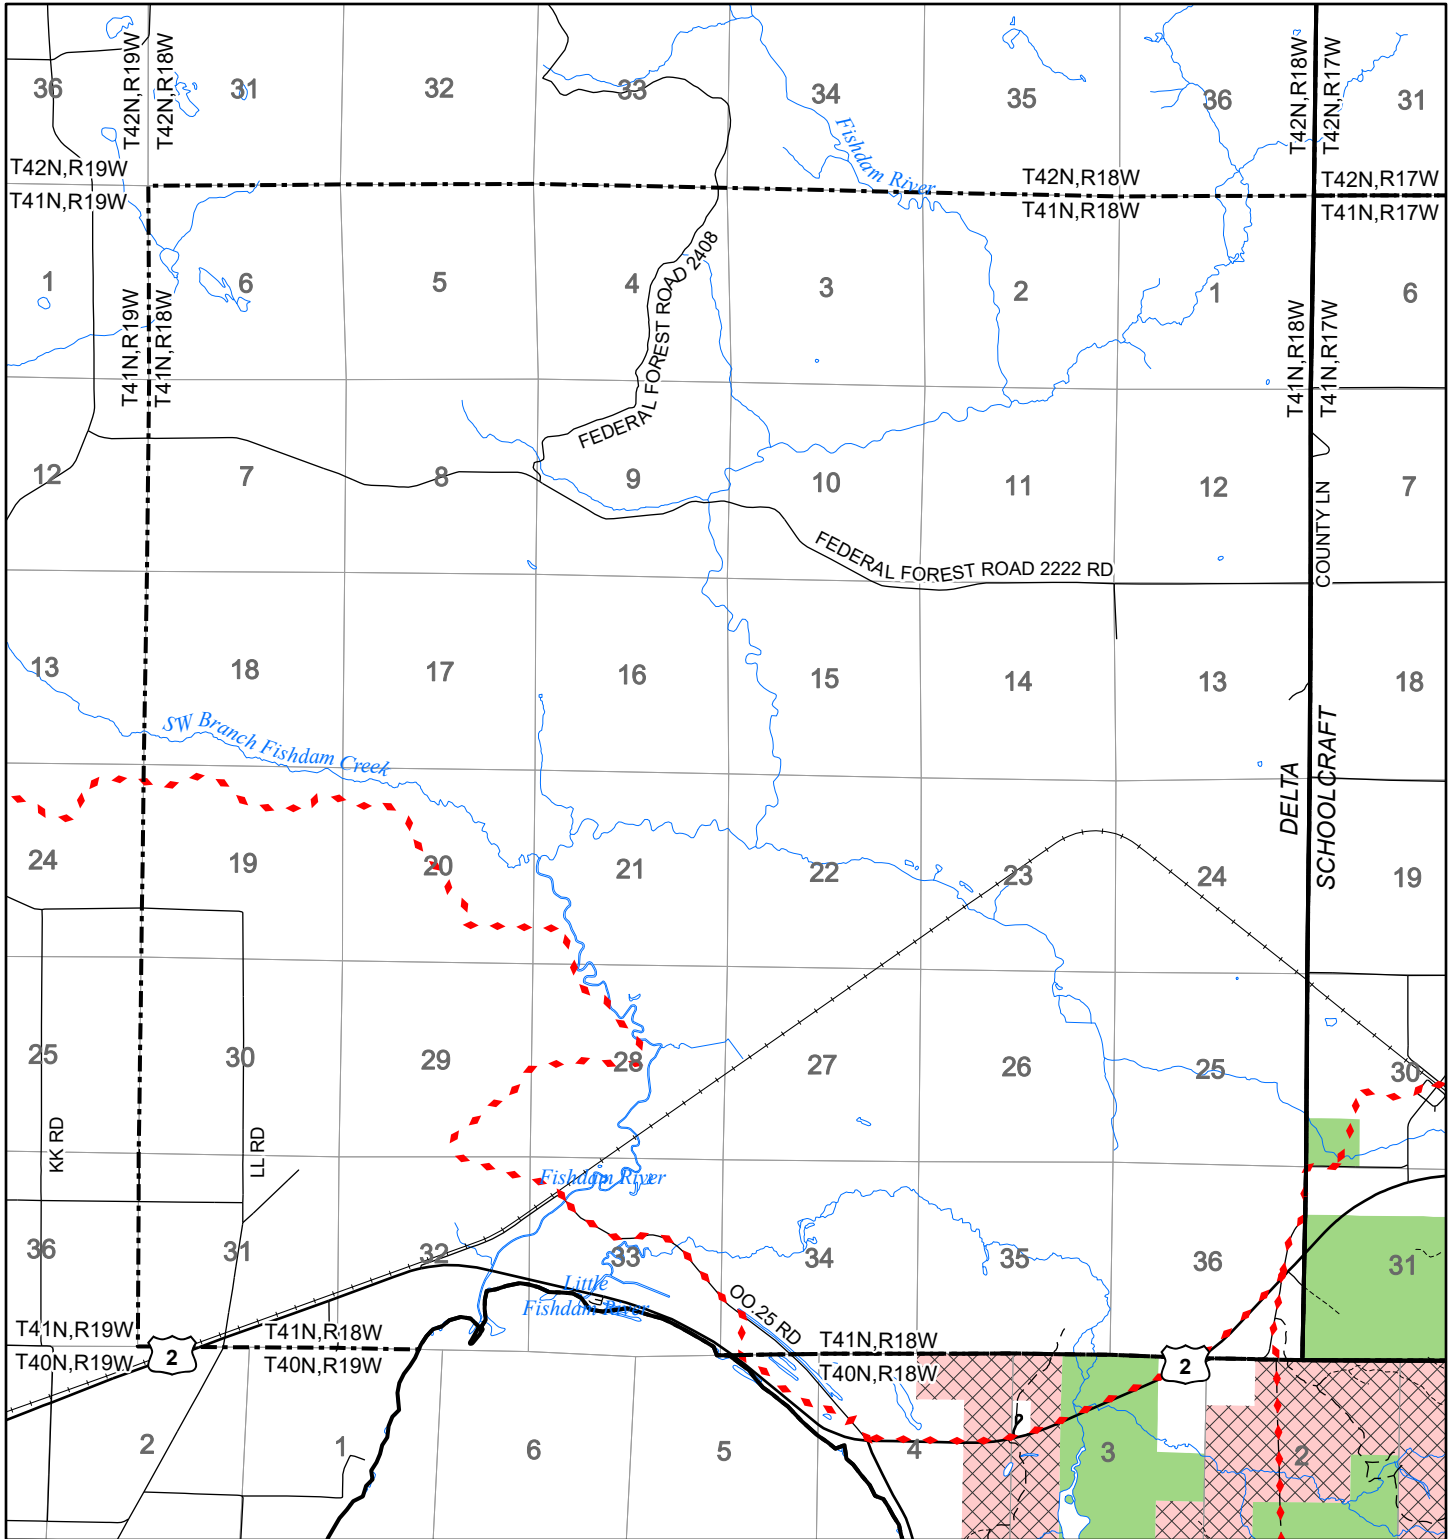

2022 Fuelwood Collection Map

T41N,R18W

DELTA CO.

- Open to Fuelwood Collection
- Open (Recently Closed Timber Sale)
- State land closed to fuelwood collection
- Snowmobile trail

Effective: April 1, 2022