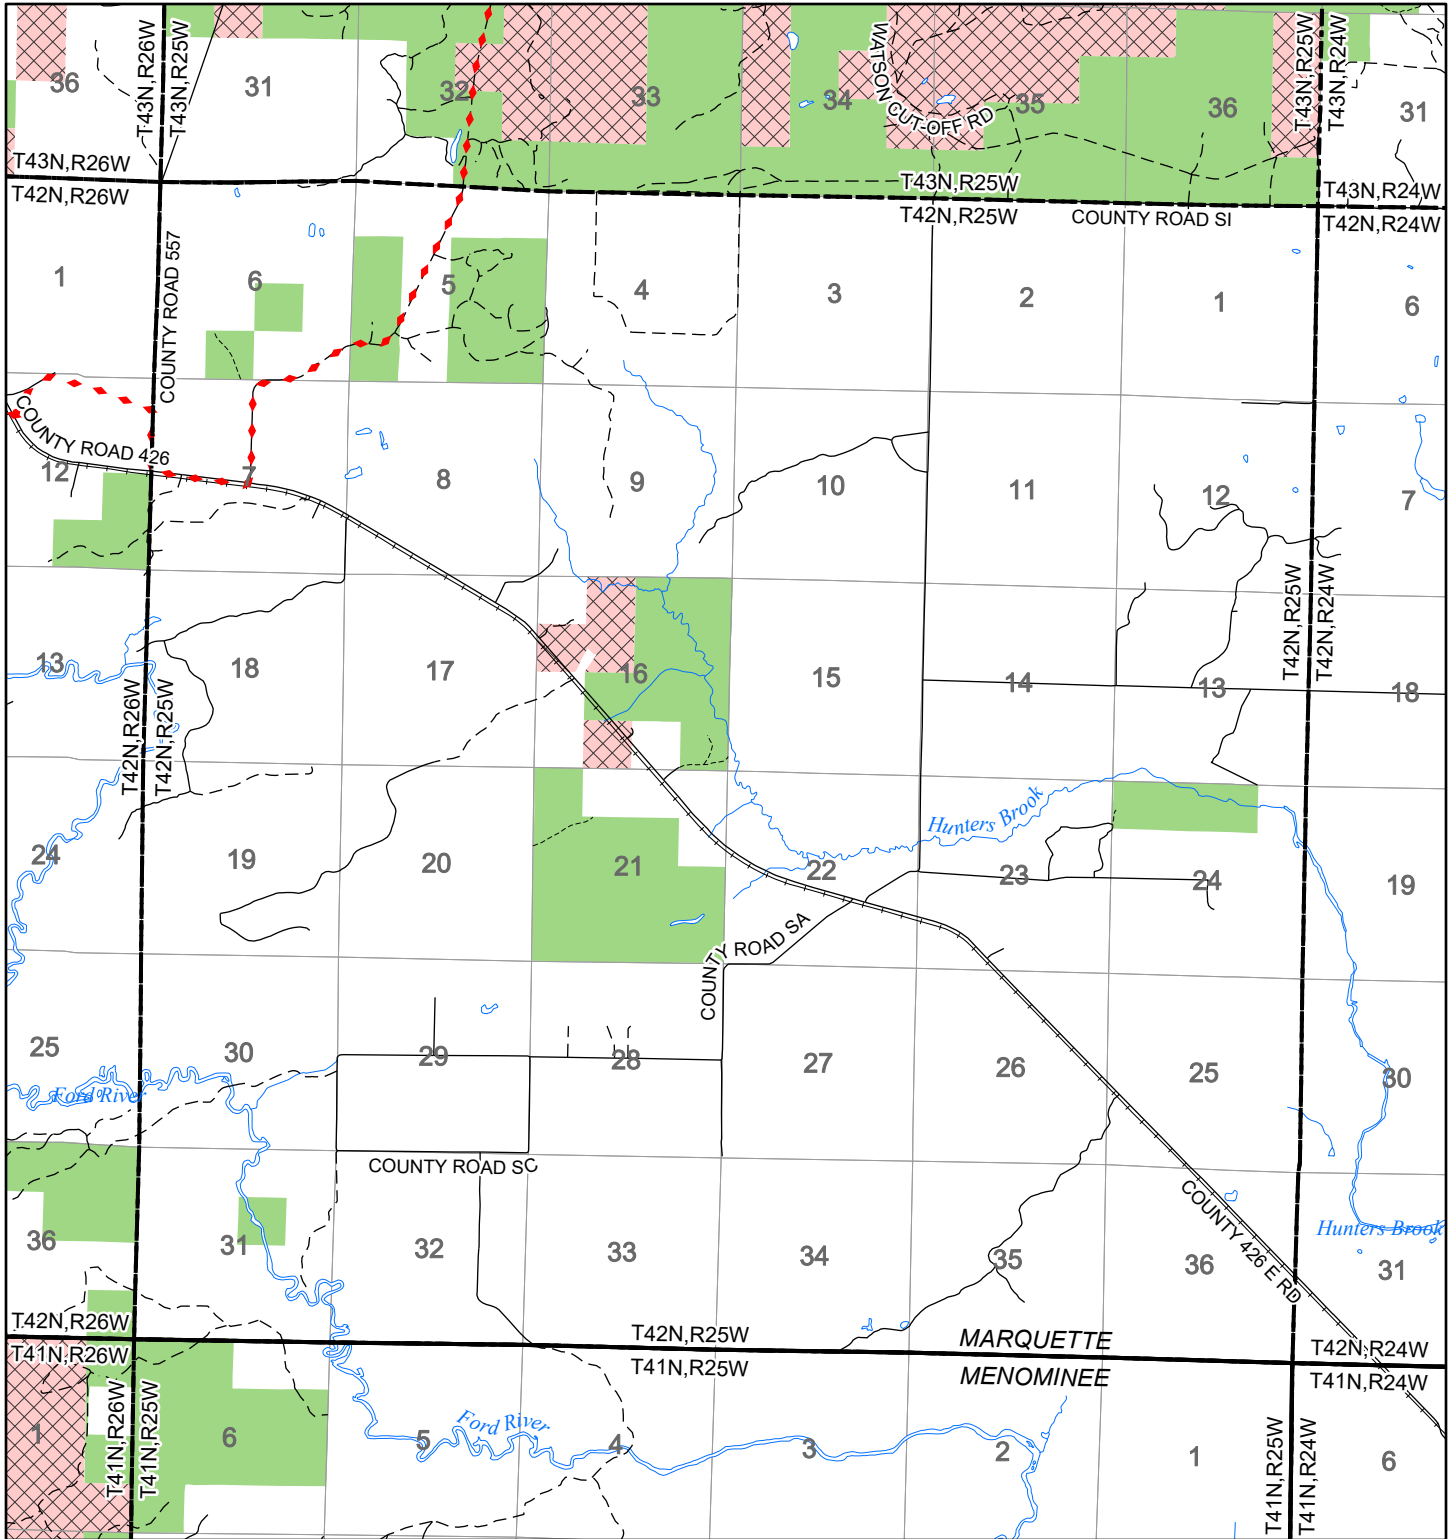

2022 Fuelwood Collection Map

T42N,R25W

MARQUETTE CO.

- Open to Fuelwood Collection
- Open (Recently Closed Timber Sale)
- State land closed to fuelwood collection
- Snowmobile trail

Effective: April 1, 2022