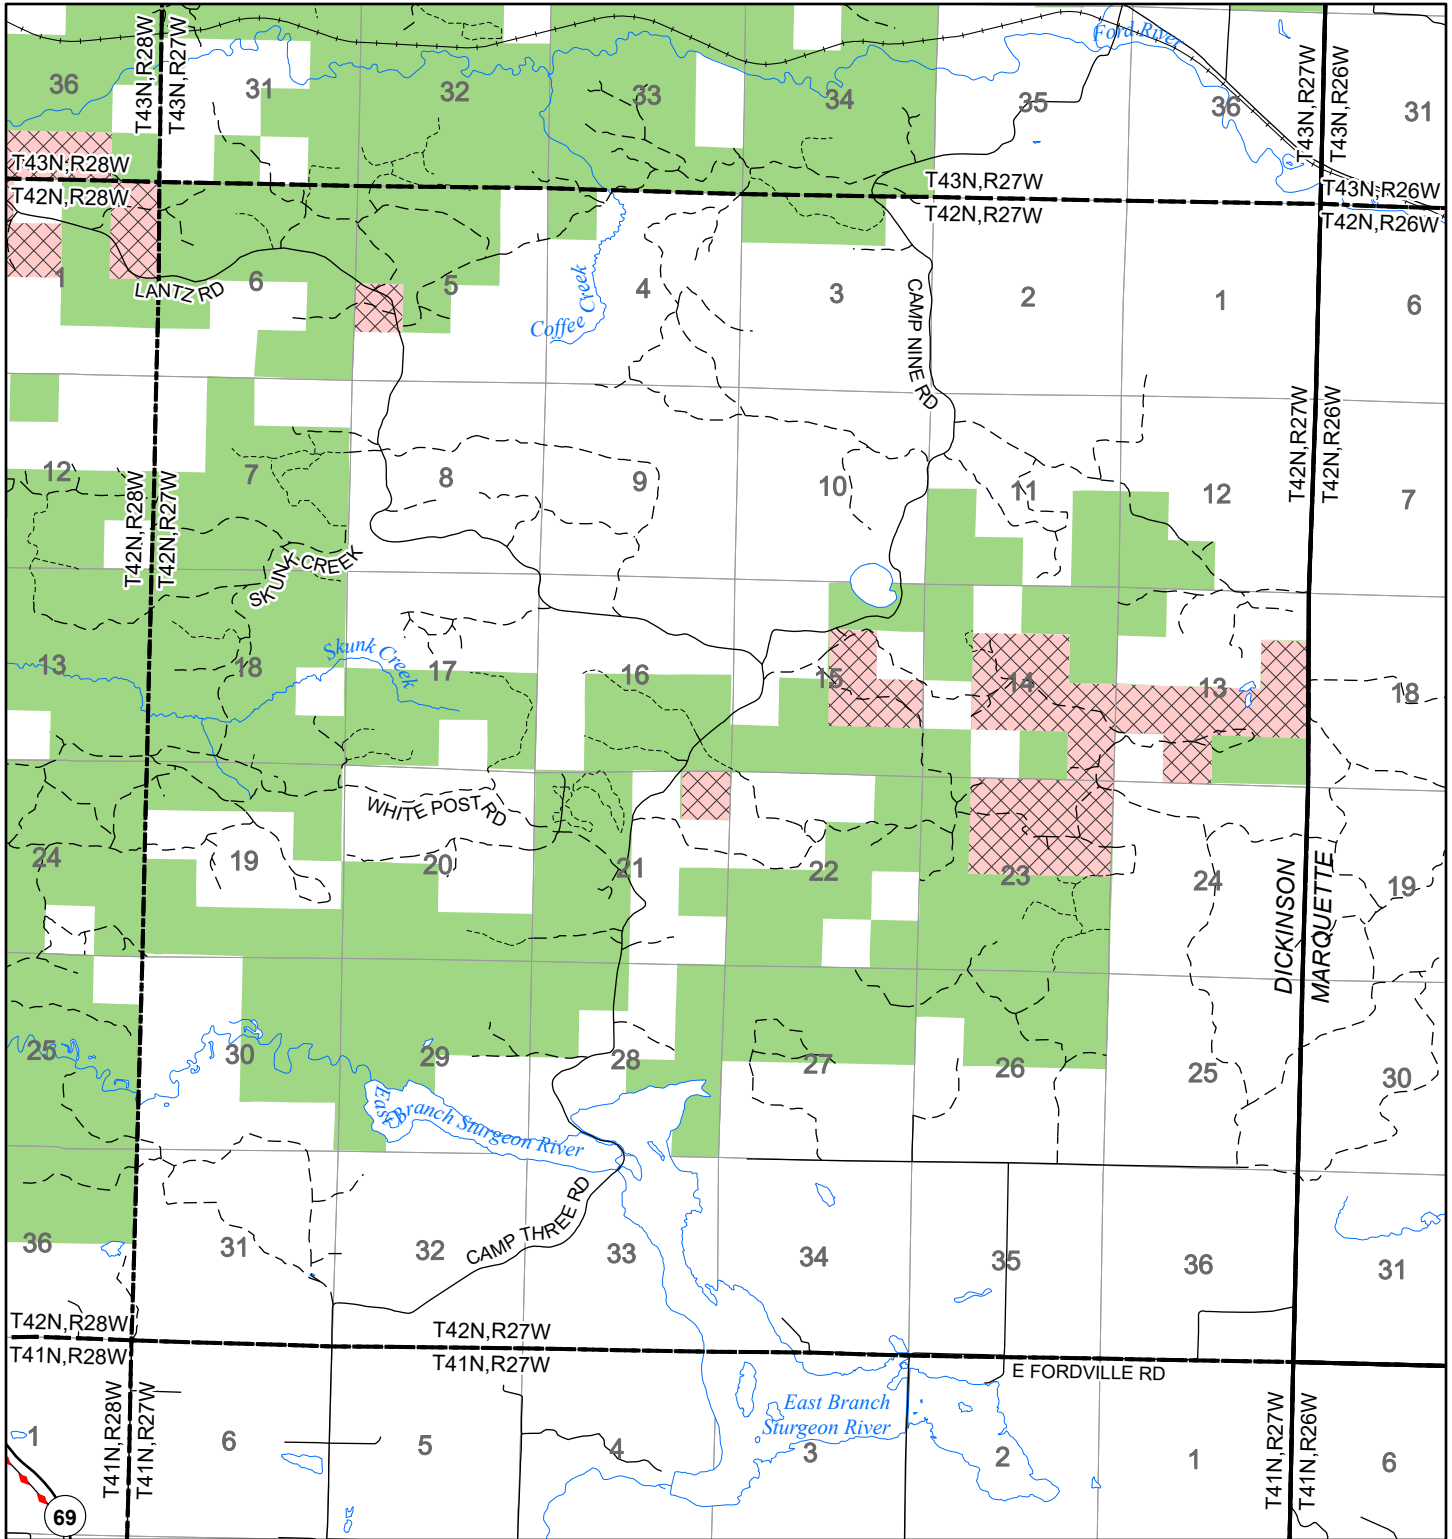

2022 Fuelwood Collection Map

T42N,R27W

DICKINSON CO.

- Open to Fuelwood Collection
- Open (Recently Closed Timber Sale)
- State land closed to fuelwood collection
- Snowmobile trail

Effective: April 1, 2022