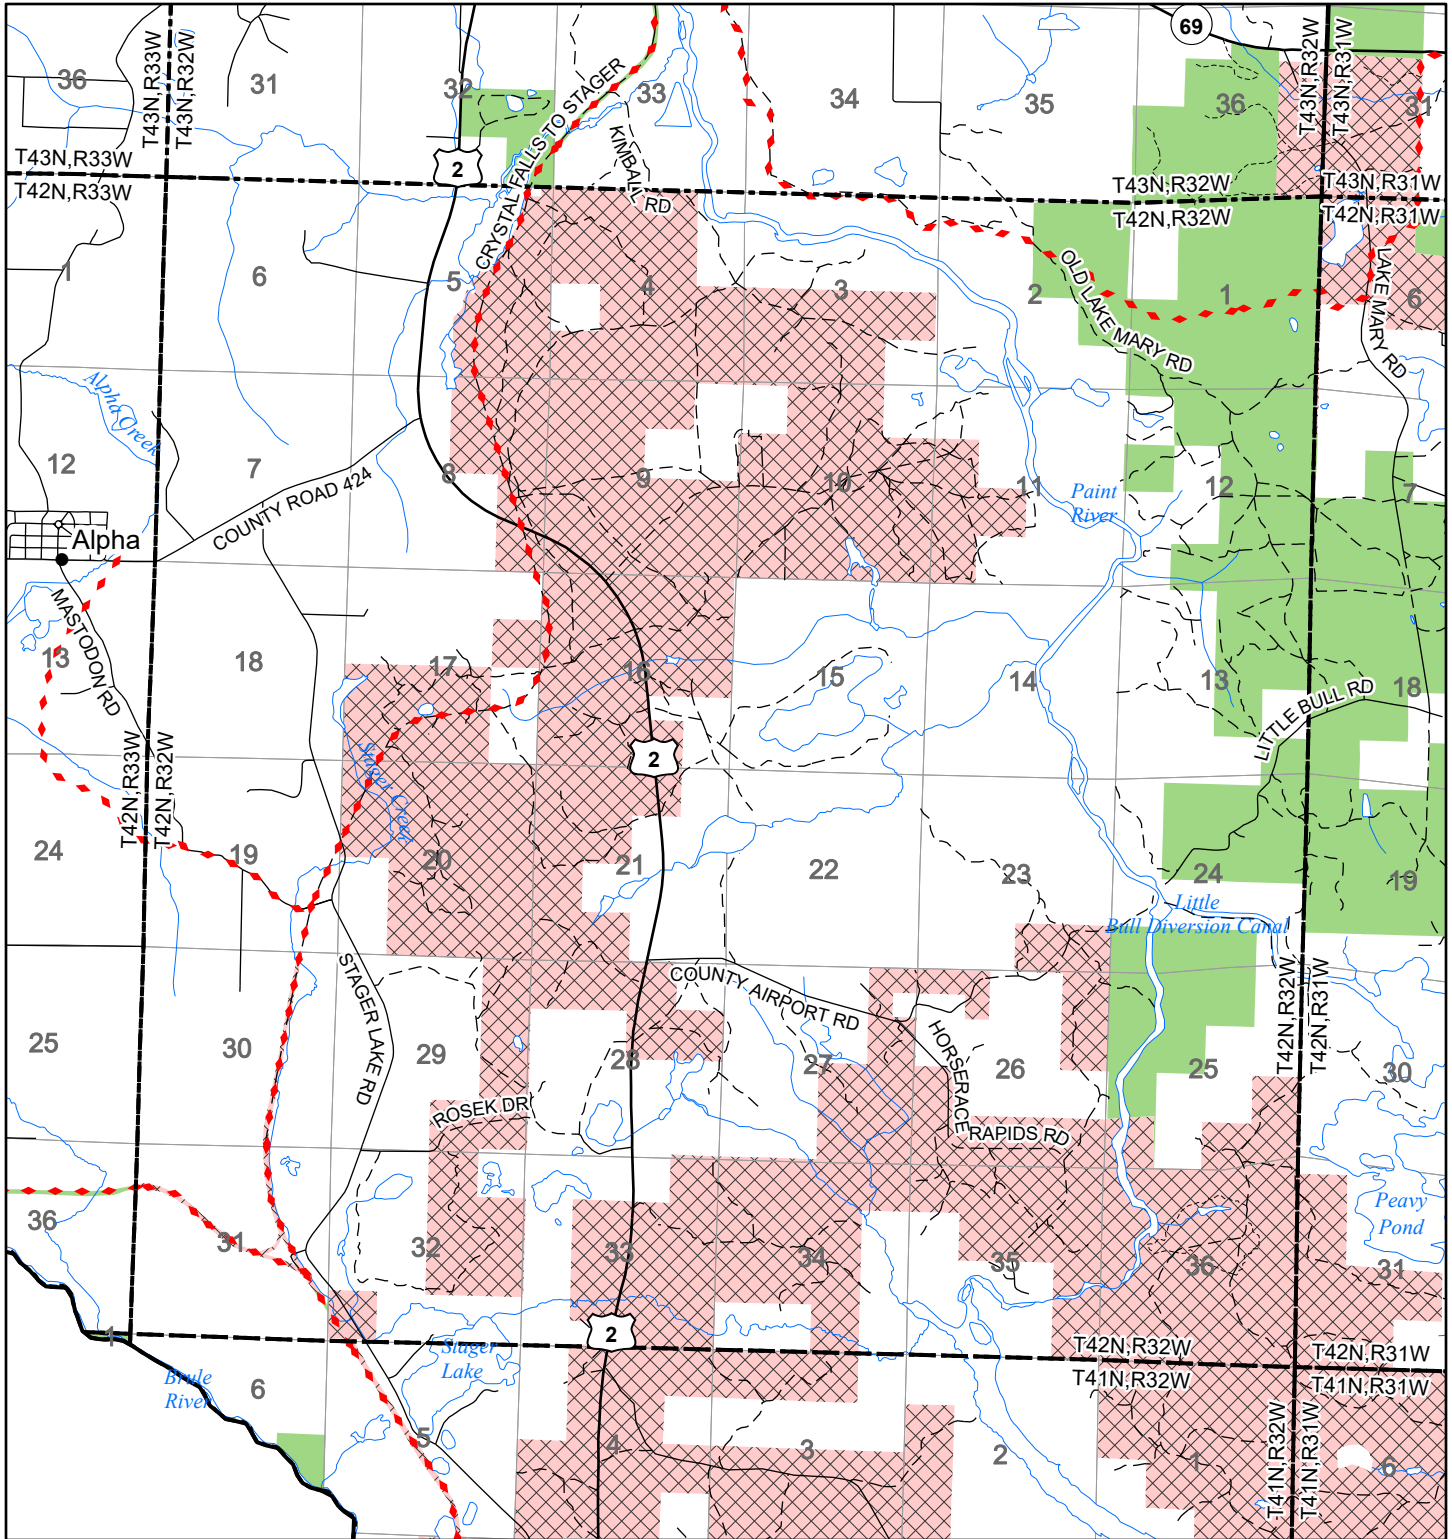

2022 Fuelwood Collection Map

T42N,R32W

IRON CO.

- Open to Fuelwood Collection
- Open (Recently Closed Timber Sale)
- State land closed to fuelwood collection
- Snowmobile trail

Effective: April 1, 2022