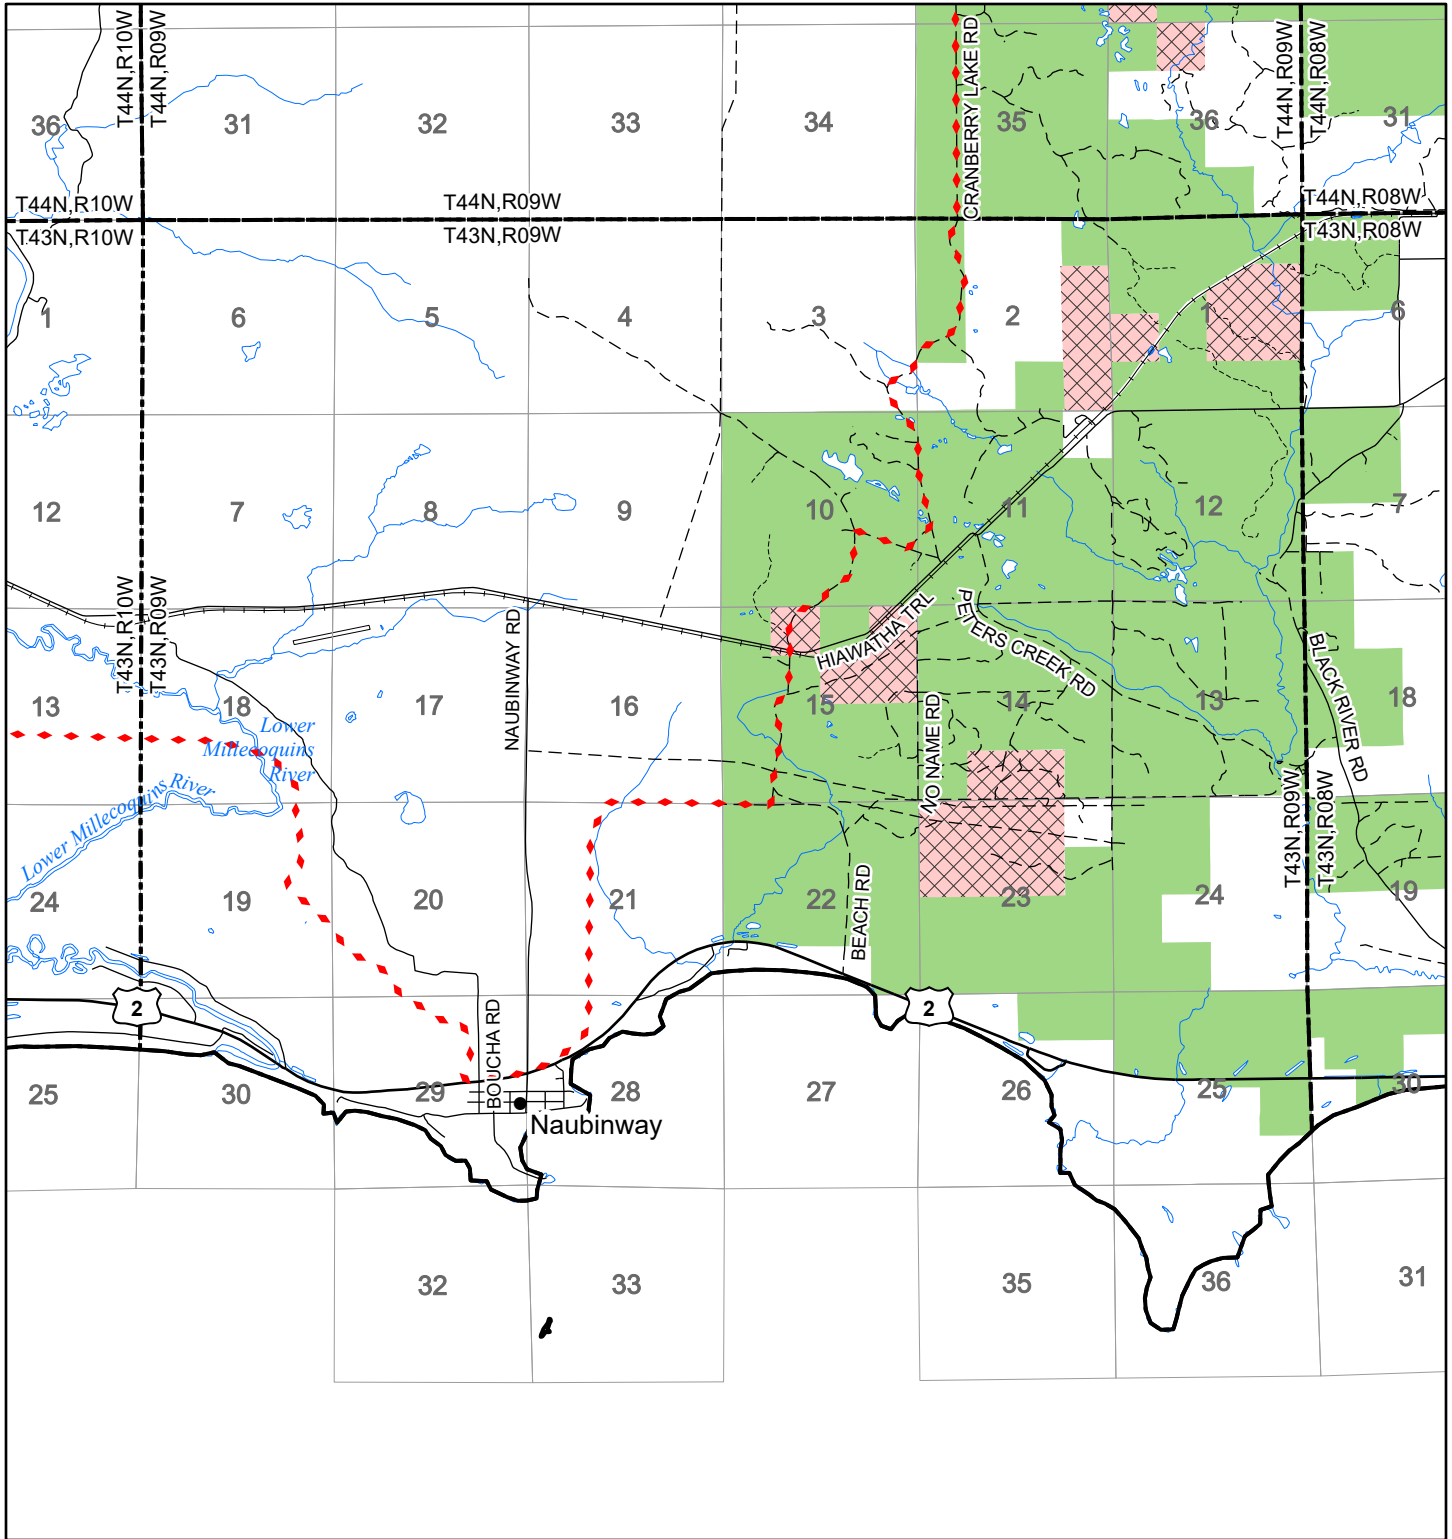

2022 Fuelwood Collection Map

T43N,R09W

MACKINAC CO.

- Open to Fuelwood Collection
- Open (Recently Closed Timber Sale)
- State land closed to fuelwood collection
- Snowmobile trail

Effective: April 1, 2022