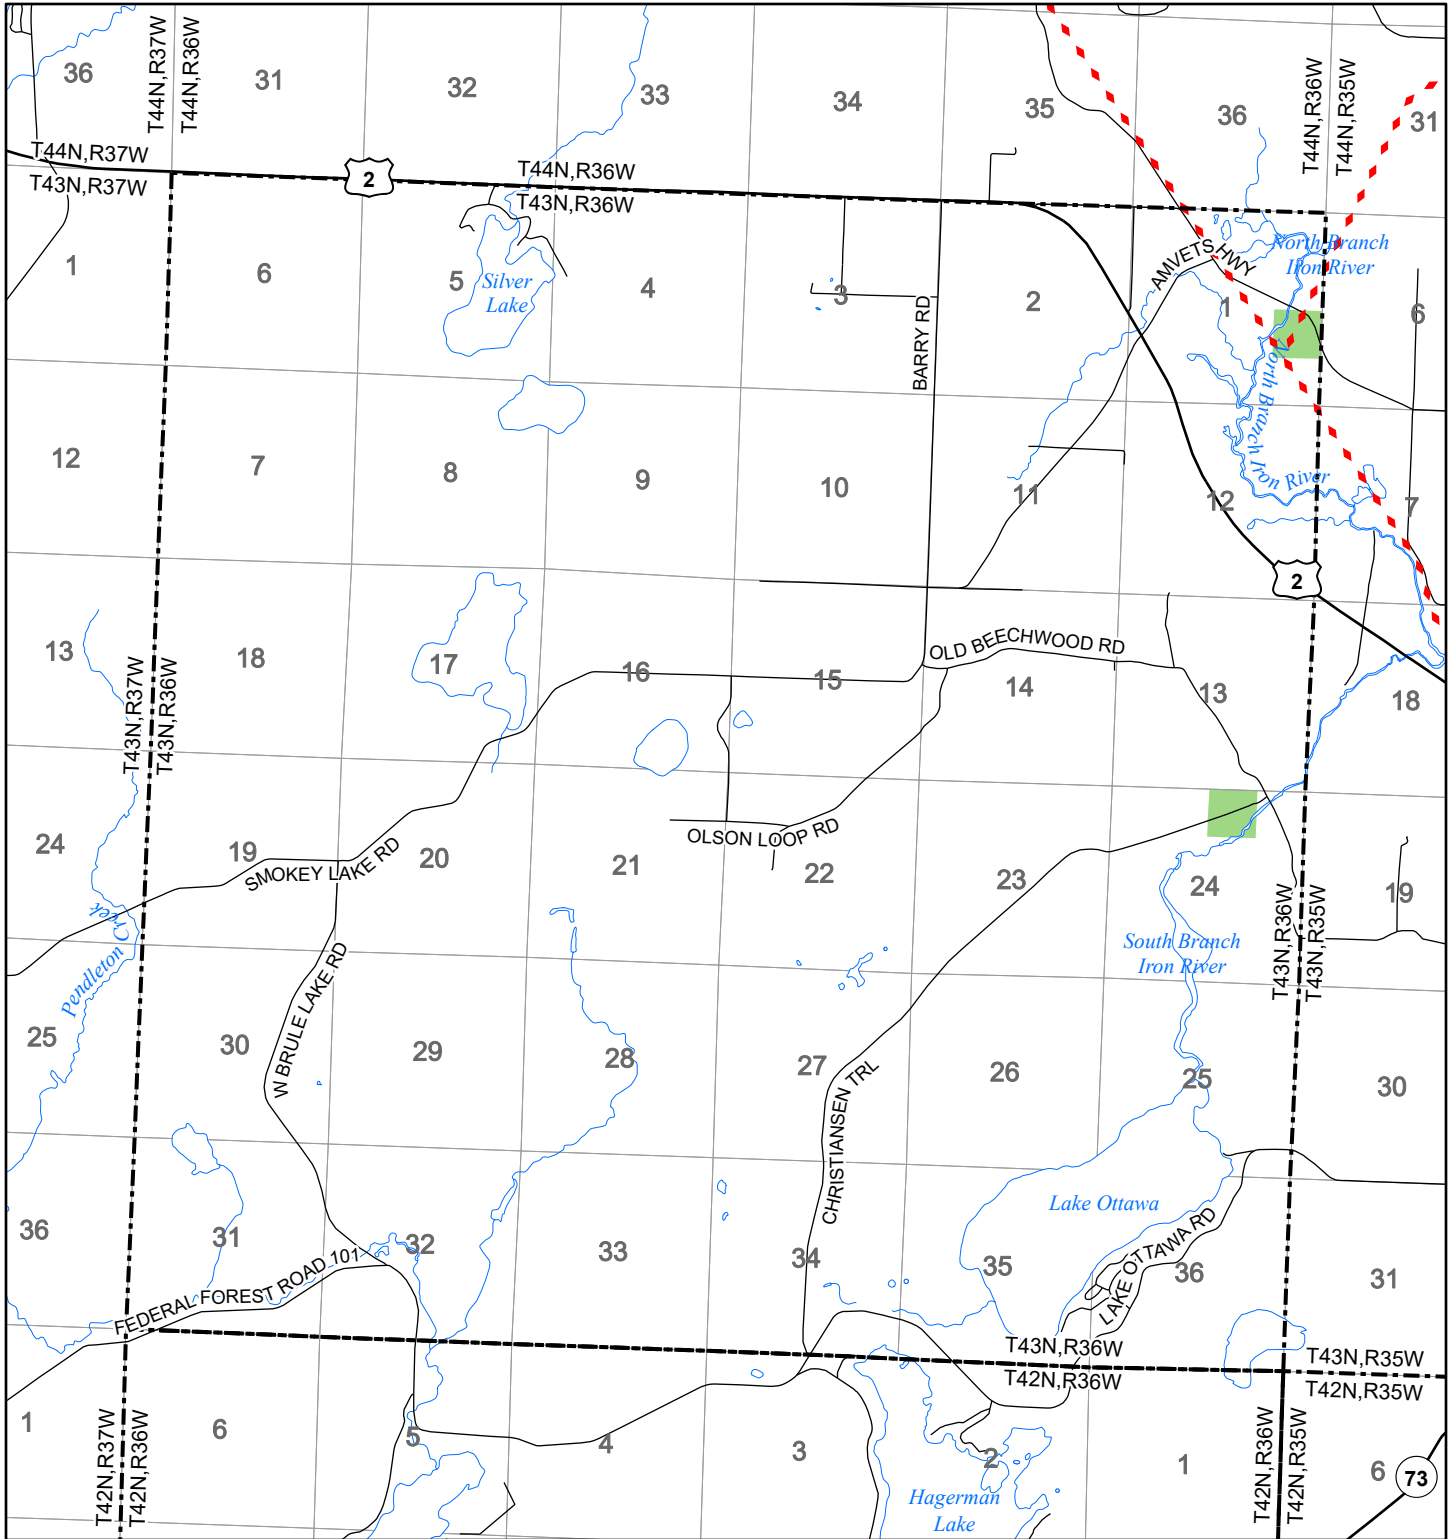

2022 Fuelwood Collection Map

T43N,R36W

IRON CO.

- Open to Fuelwood Collection
- Open (Recently Closed Timber Sale)
- State land closed to fuelwood collection
- Snowmobile trail

Effective: April 1, 2022