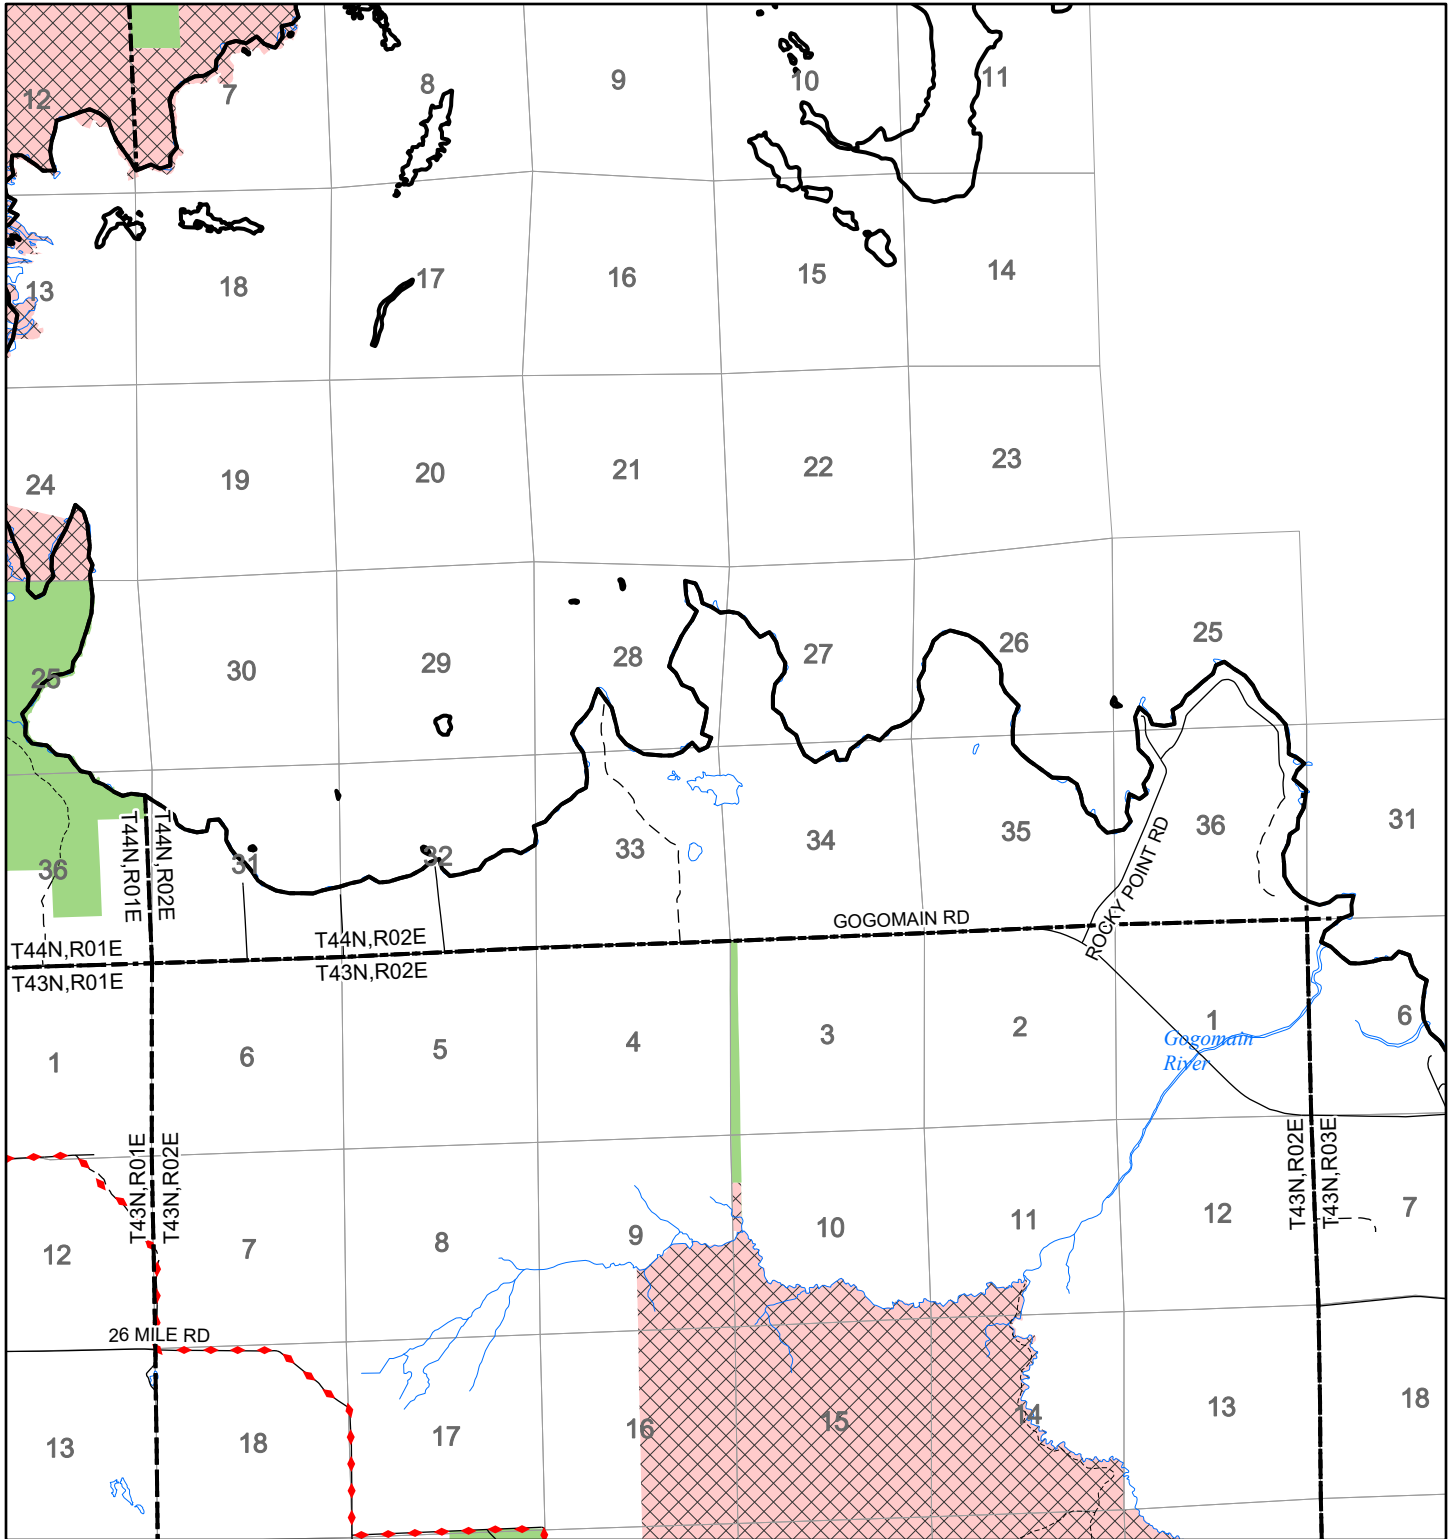

2022 Fuelwood Collection Map

T44N,R02E

CHIPPEWA CO.

- Open to Fuelwood Collection
- Open (Recently Closed Timber Sale)
- State land closed to fuelwood collection
- Snowmobile trail

Effective: April 1, 2022