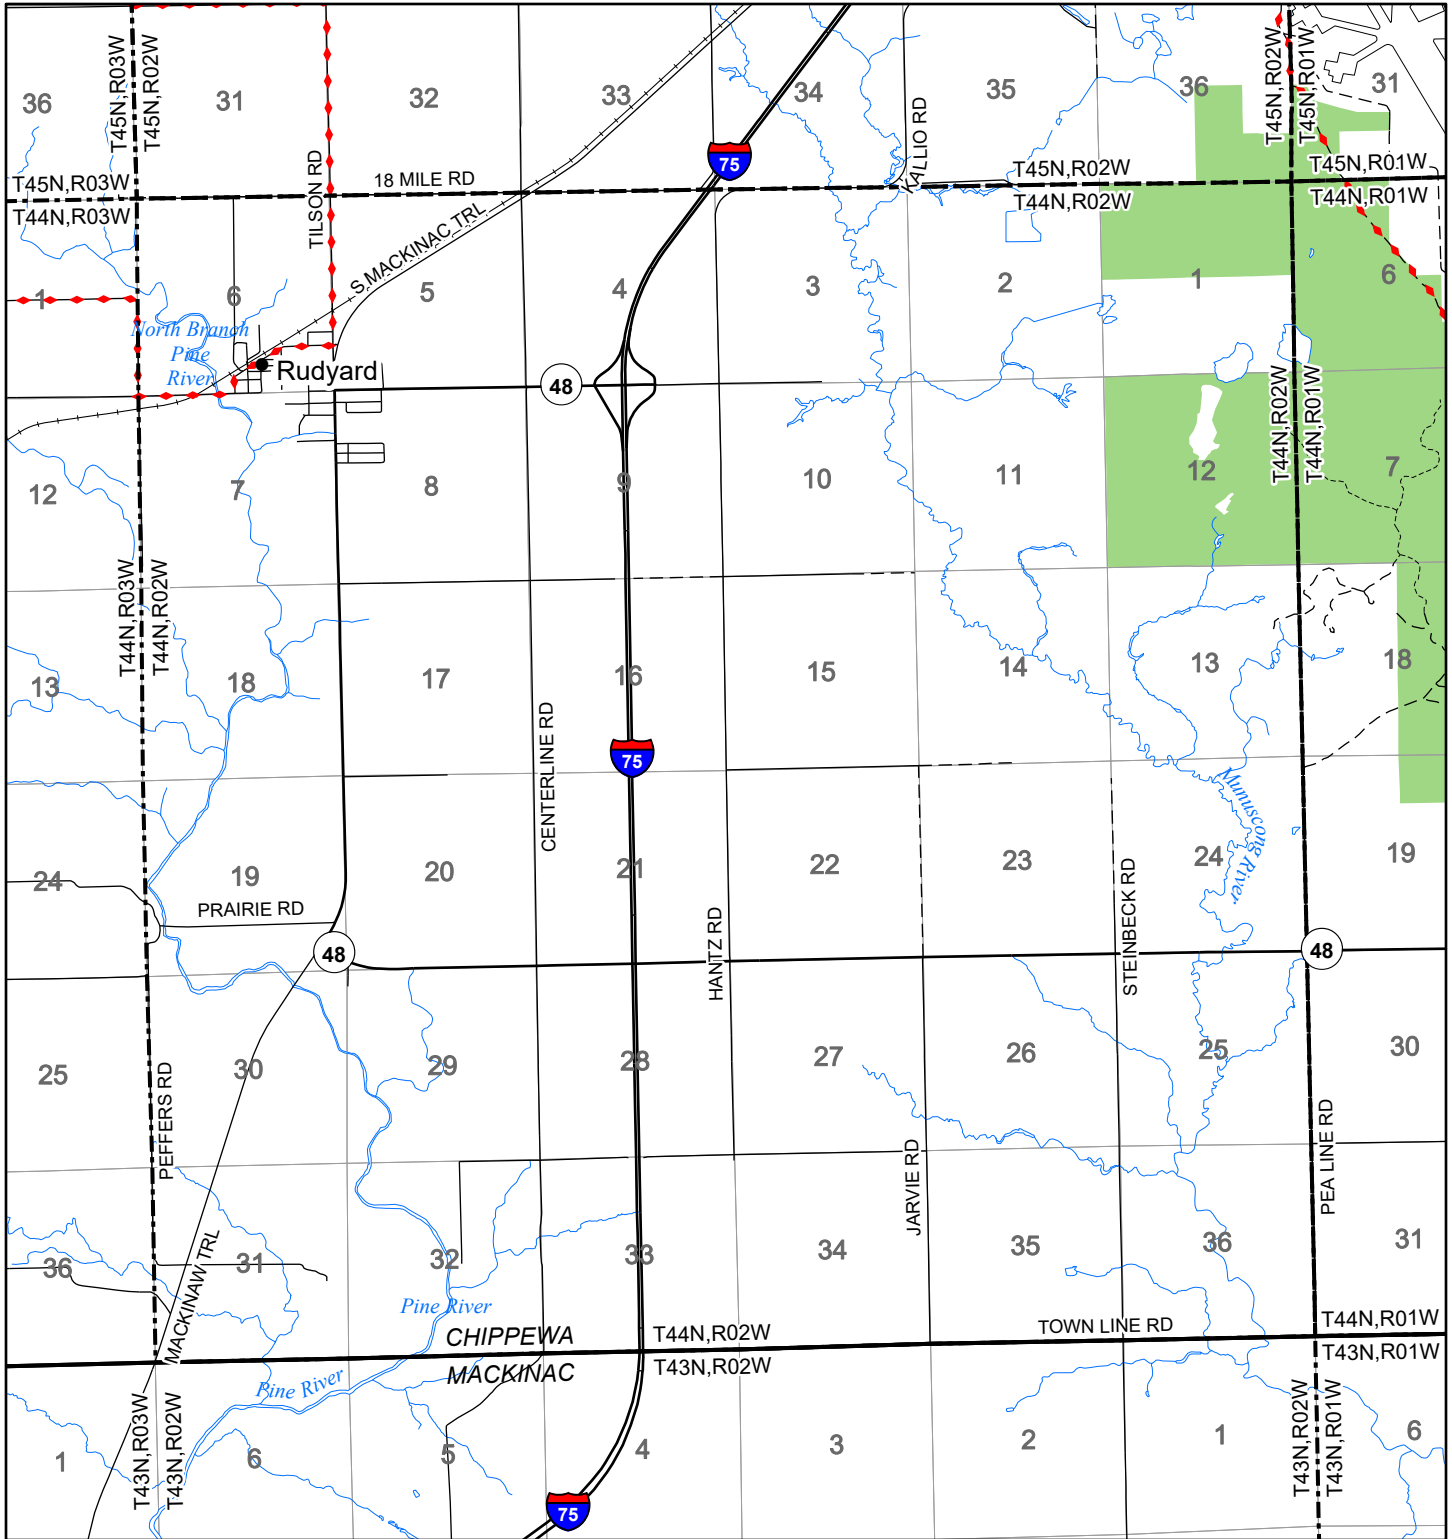

2022 Fuelwood Collection Map

T44N,R02W

CHIPPEWA CO.

- Open to Fuelwood Collection
- Open (Recently Closed Timber Sale)
- State land closed to fuelwood collection
- Snowmobile trail

Effective: April 1, 2022