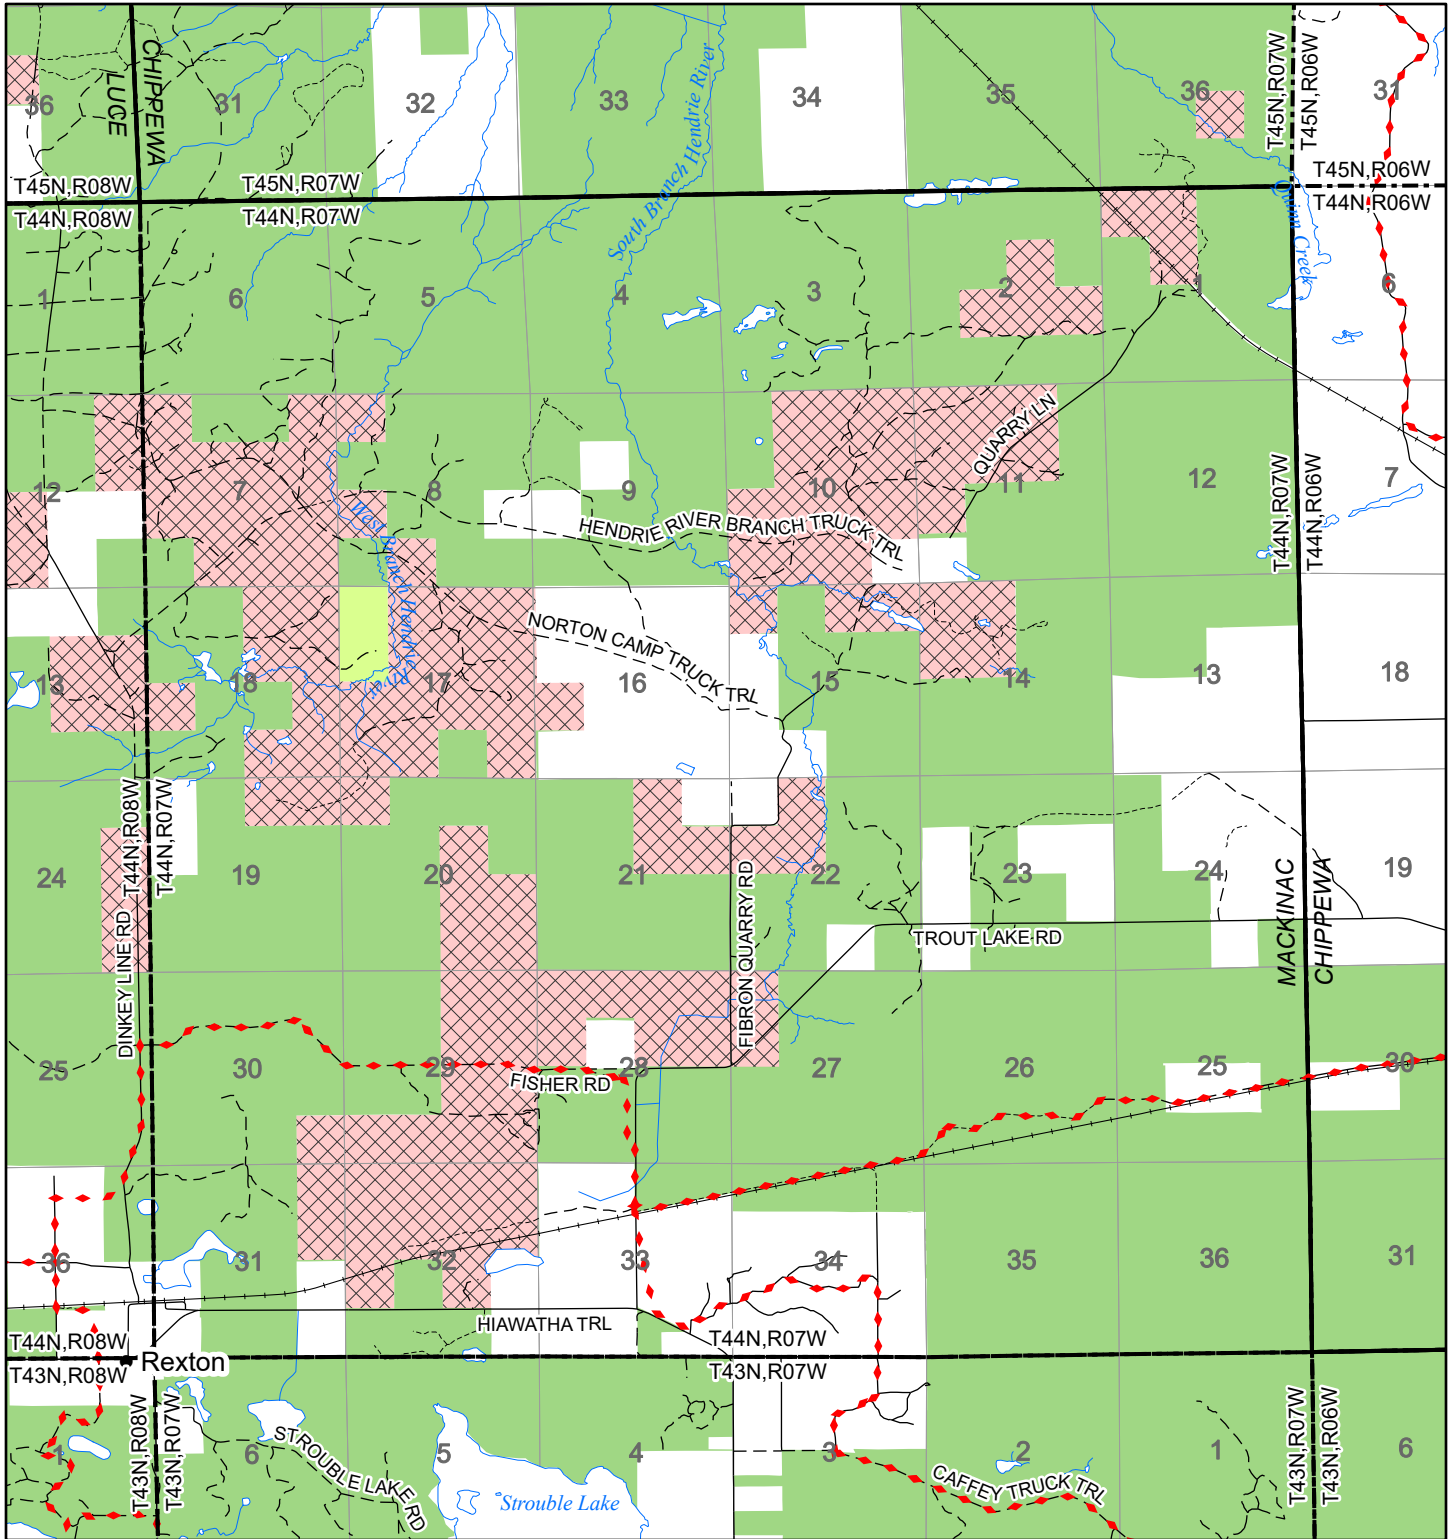

2022 Fuelwood Collection Map

T44N,R07W

MACKINAC CO.

- Open to Fuelwood Collection
- Open (Recently Closed Timber Sale)
- State land closed to fuelwood collection
- Snowmobile trail

Effective: April 1, 2022