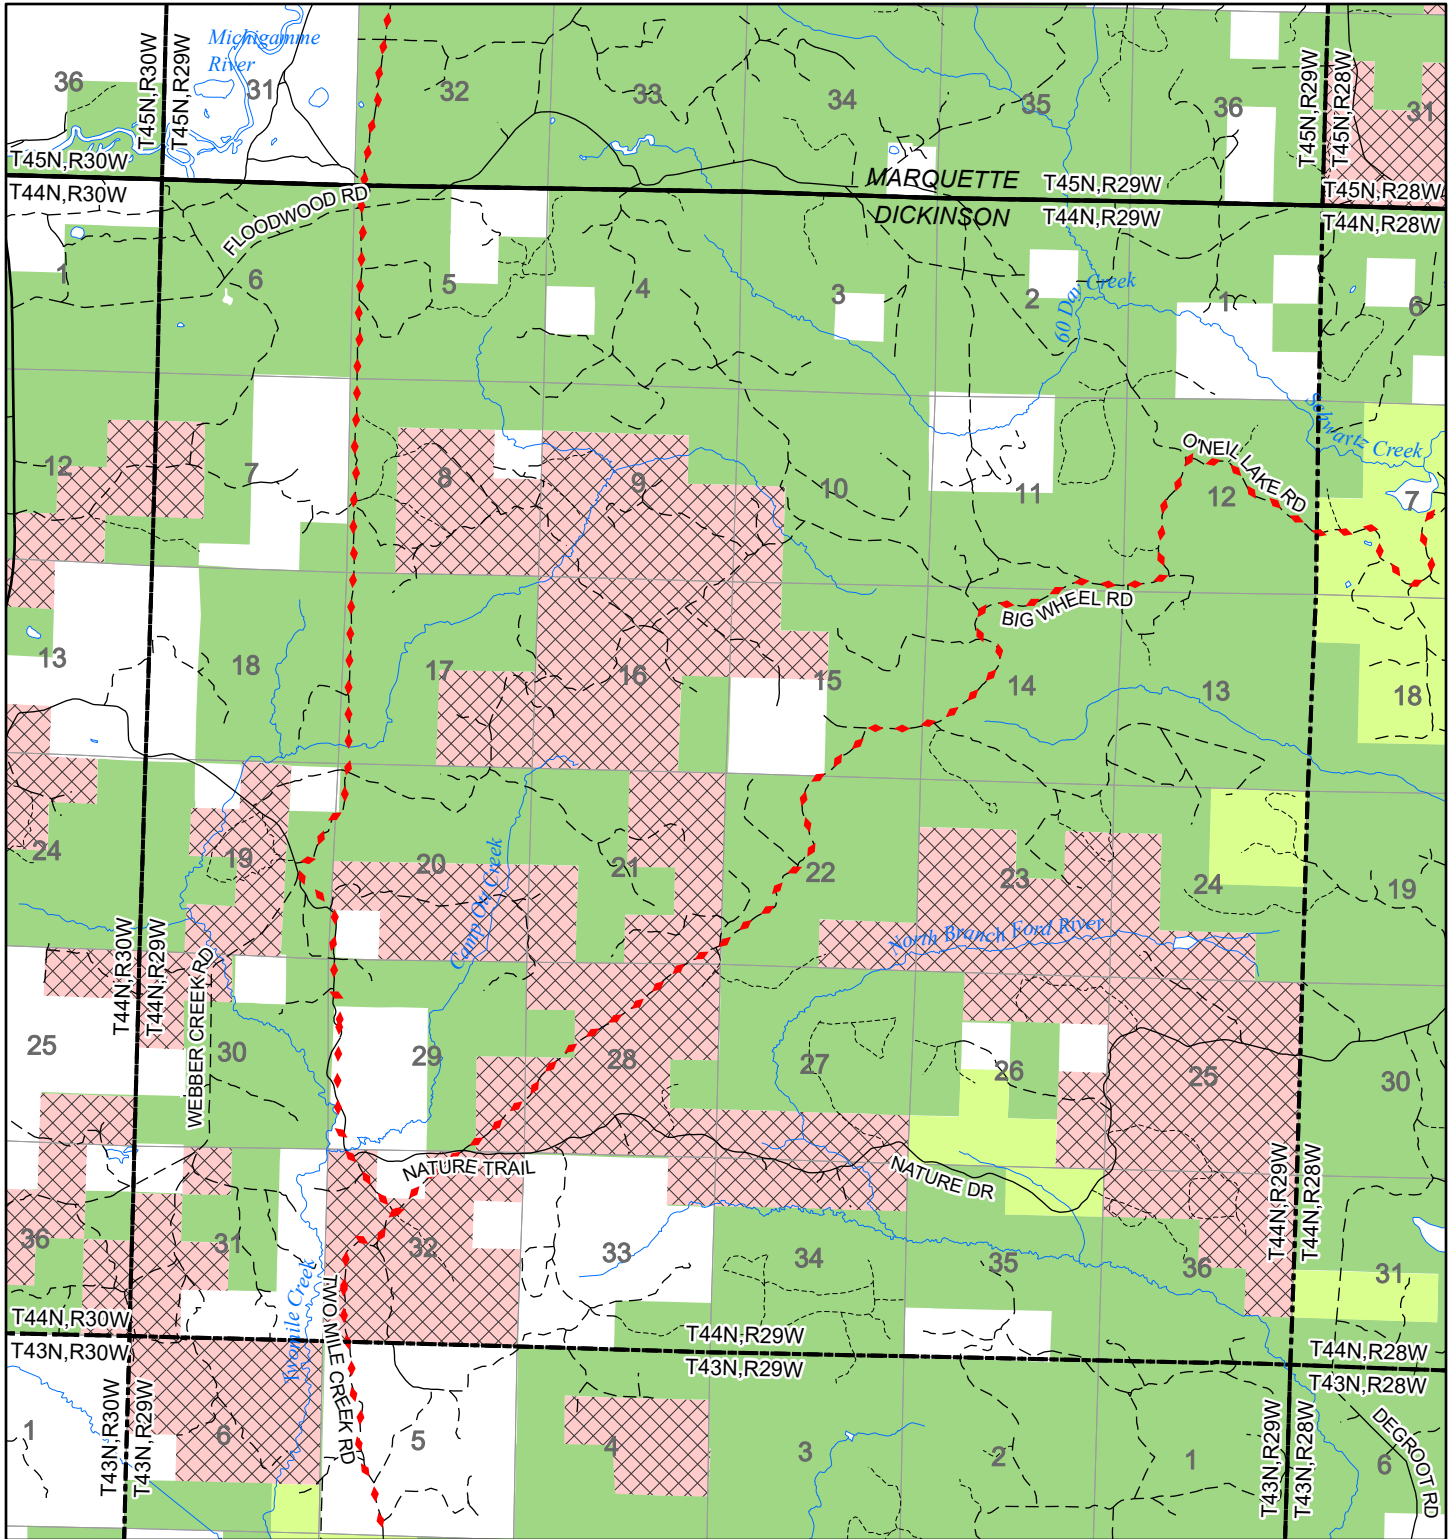

2022 Fuelwood Collection Map

T44N,R29W

DICKINSON CO.

- Open to Fuelwood Collection
- Open (Recently Closed Timber Sale)
- State land closed to fuelwood collection
- Snowmobile trail

Effective: April 1, 2022