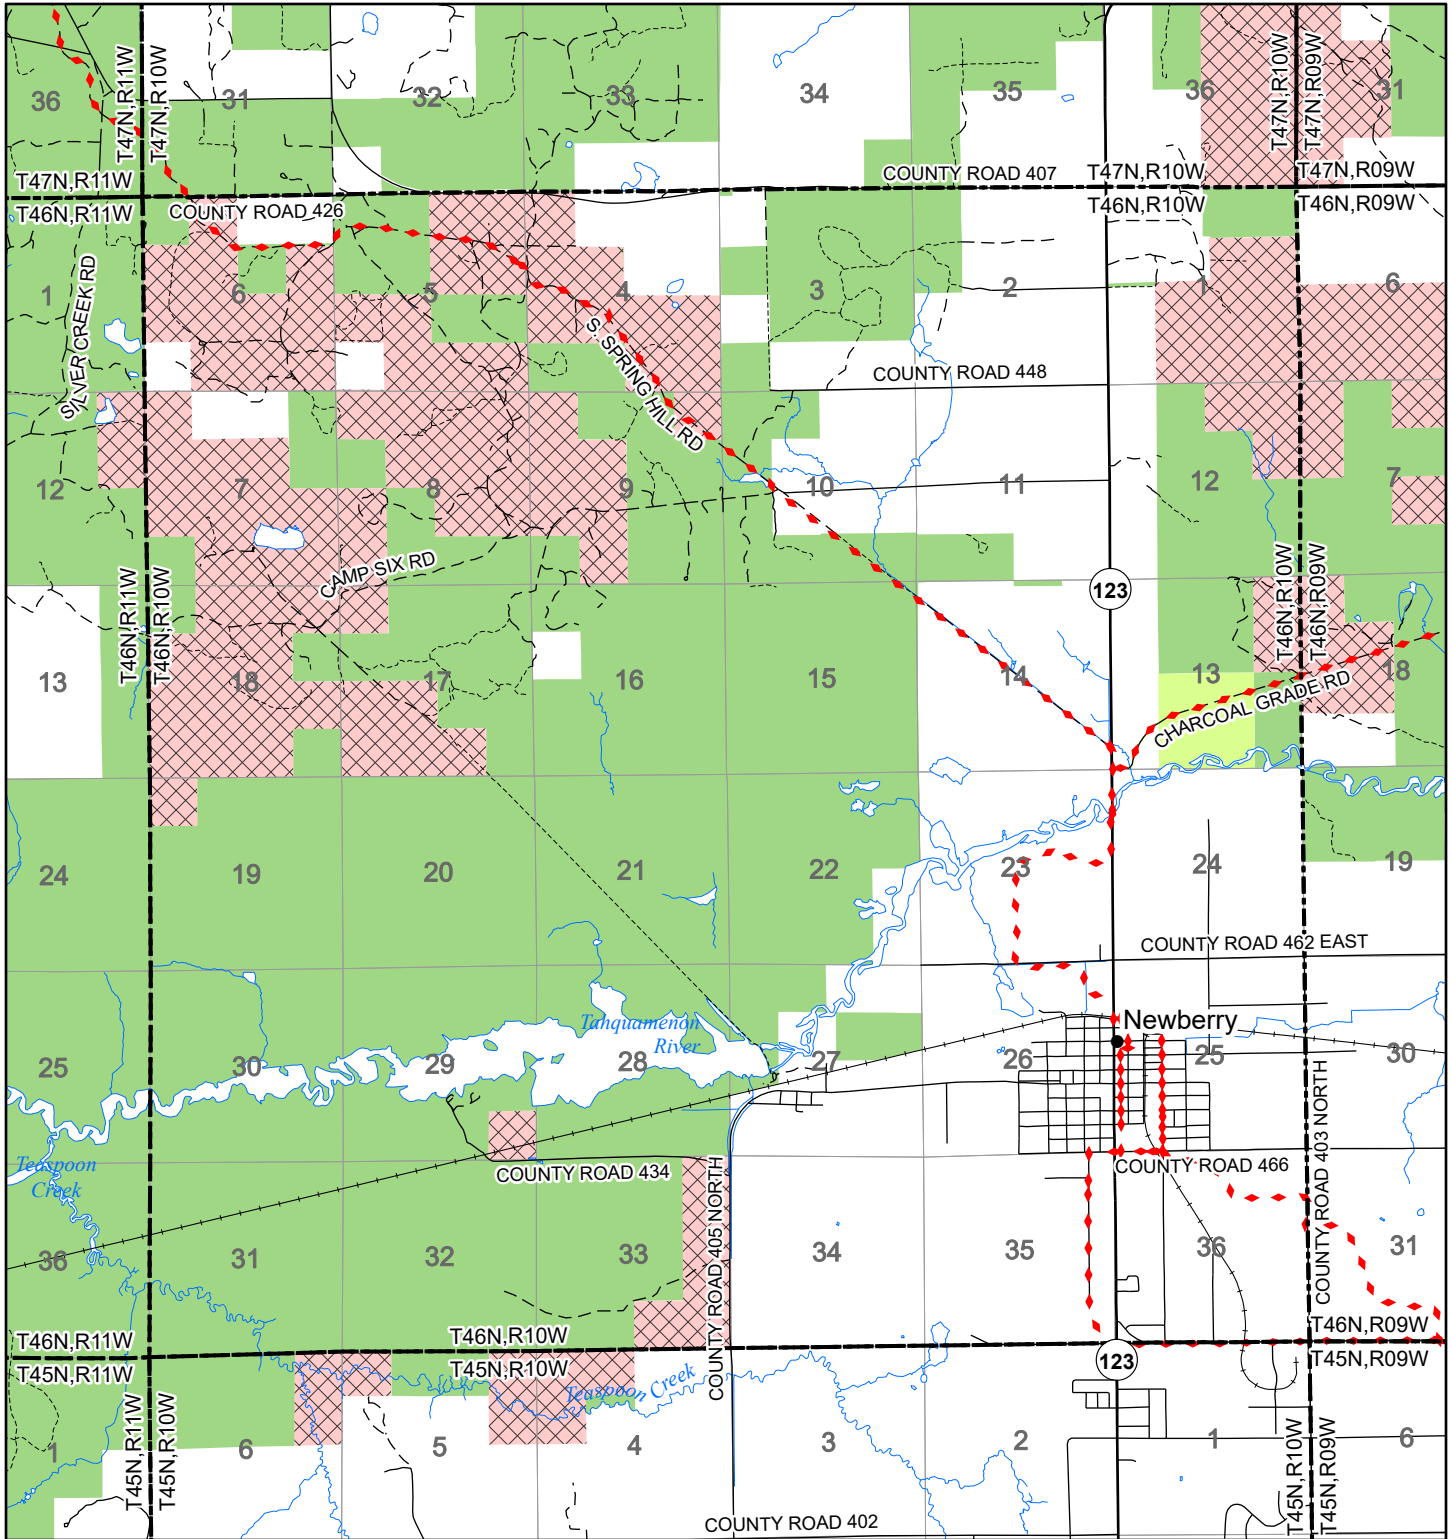

2022 Fuelwood Collection Map

T46N,R10W

LUCE CO.

- Open to Fuelwood Collection
- Open (Recently Closed Timber Sale)
- State land closed to fuelwood collection
- Snowmobile trail

Effective: April 1, 2022