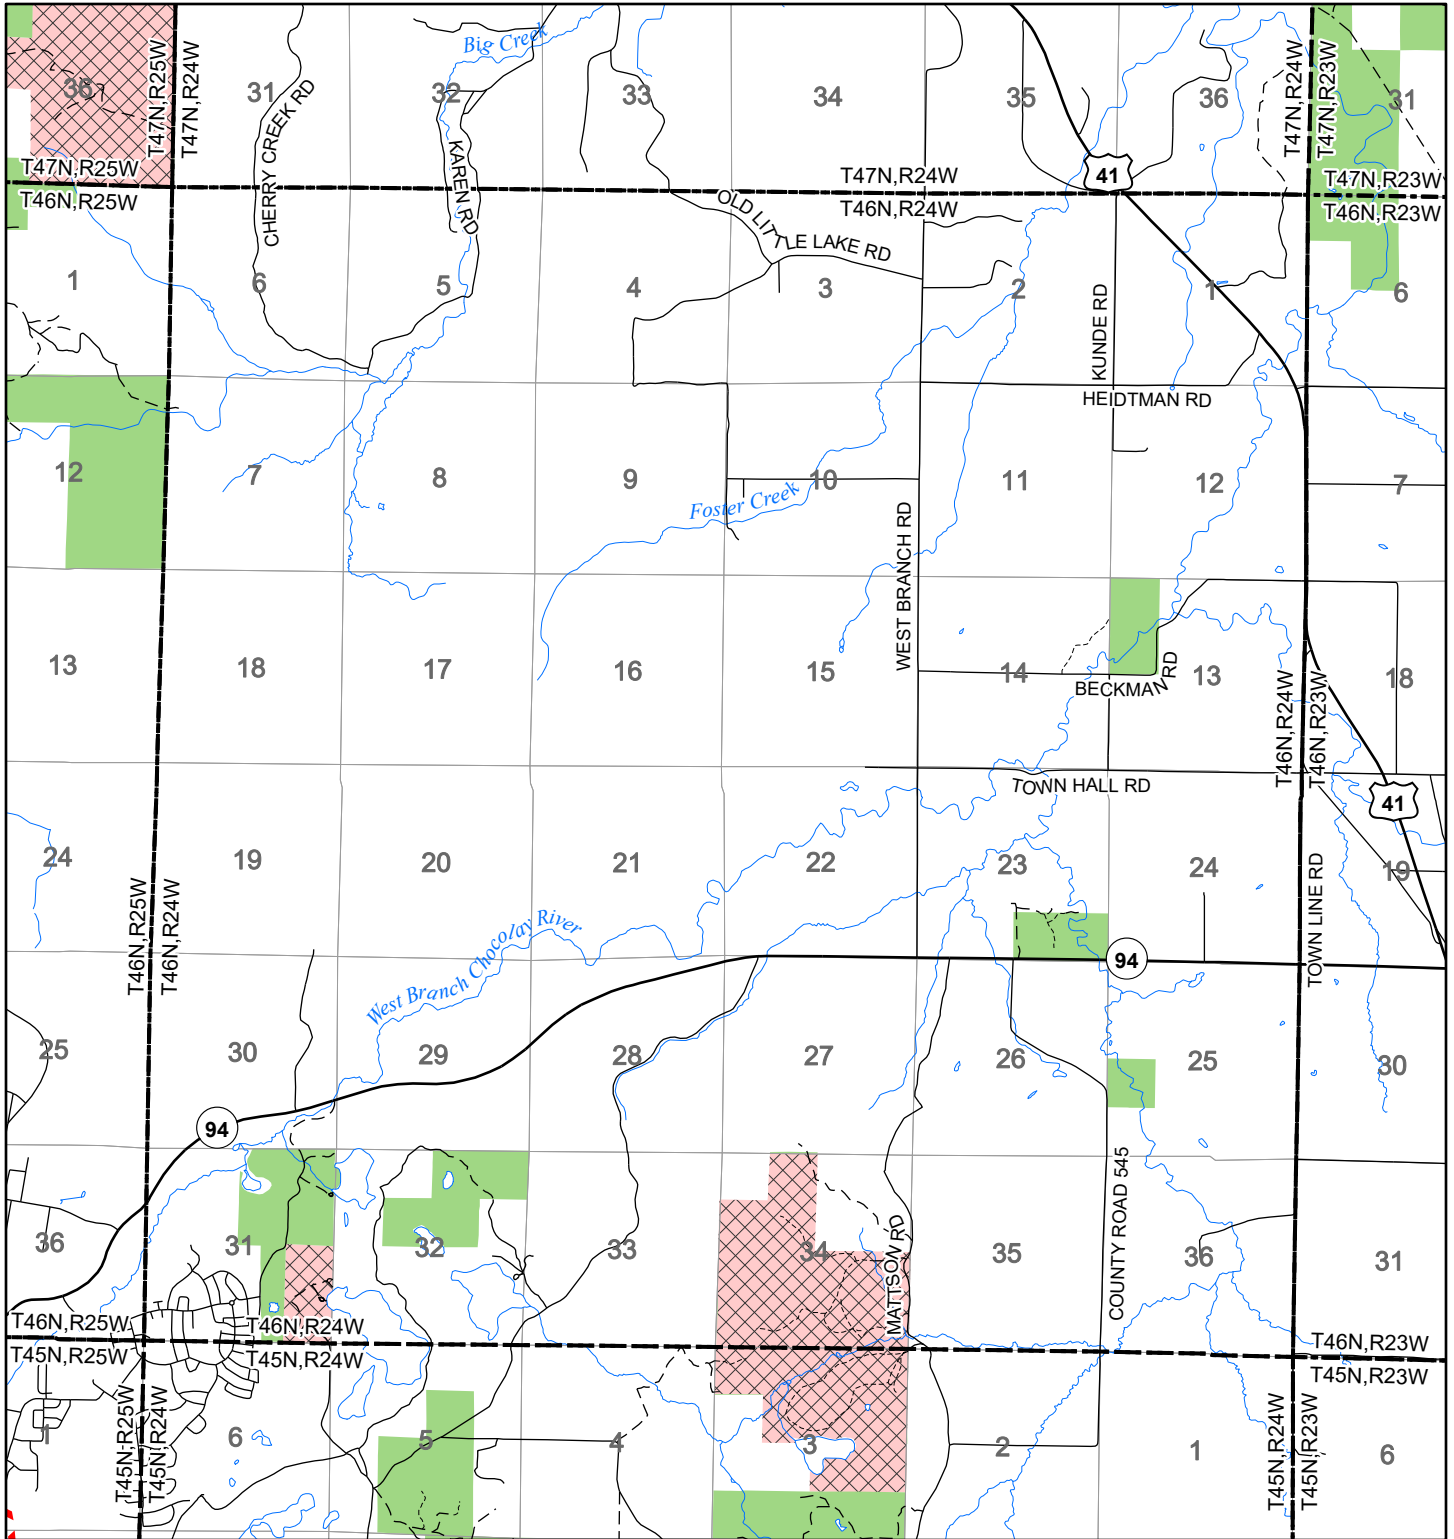

# 2022 Fuelwood Collection Map

## T46N,R24W

### MARQUETTE CO.

- Open to Fuelwood Collection
- Open (Recently Closed Timber Sale)
- State land closed to fuelwood collection
- Snowmobile trail

Effective: April 1, 2022