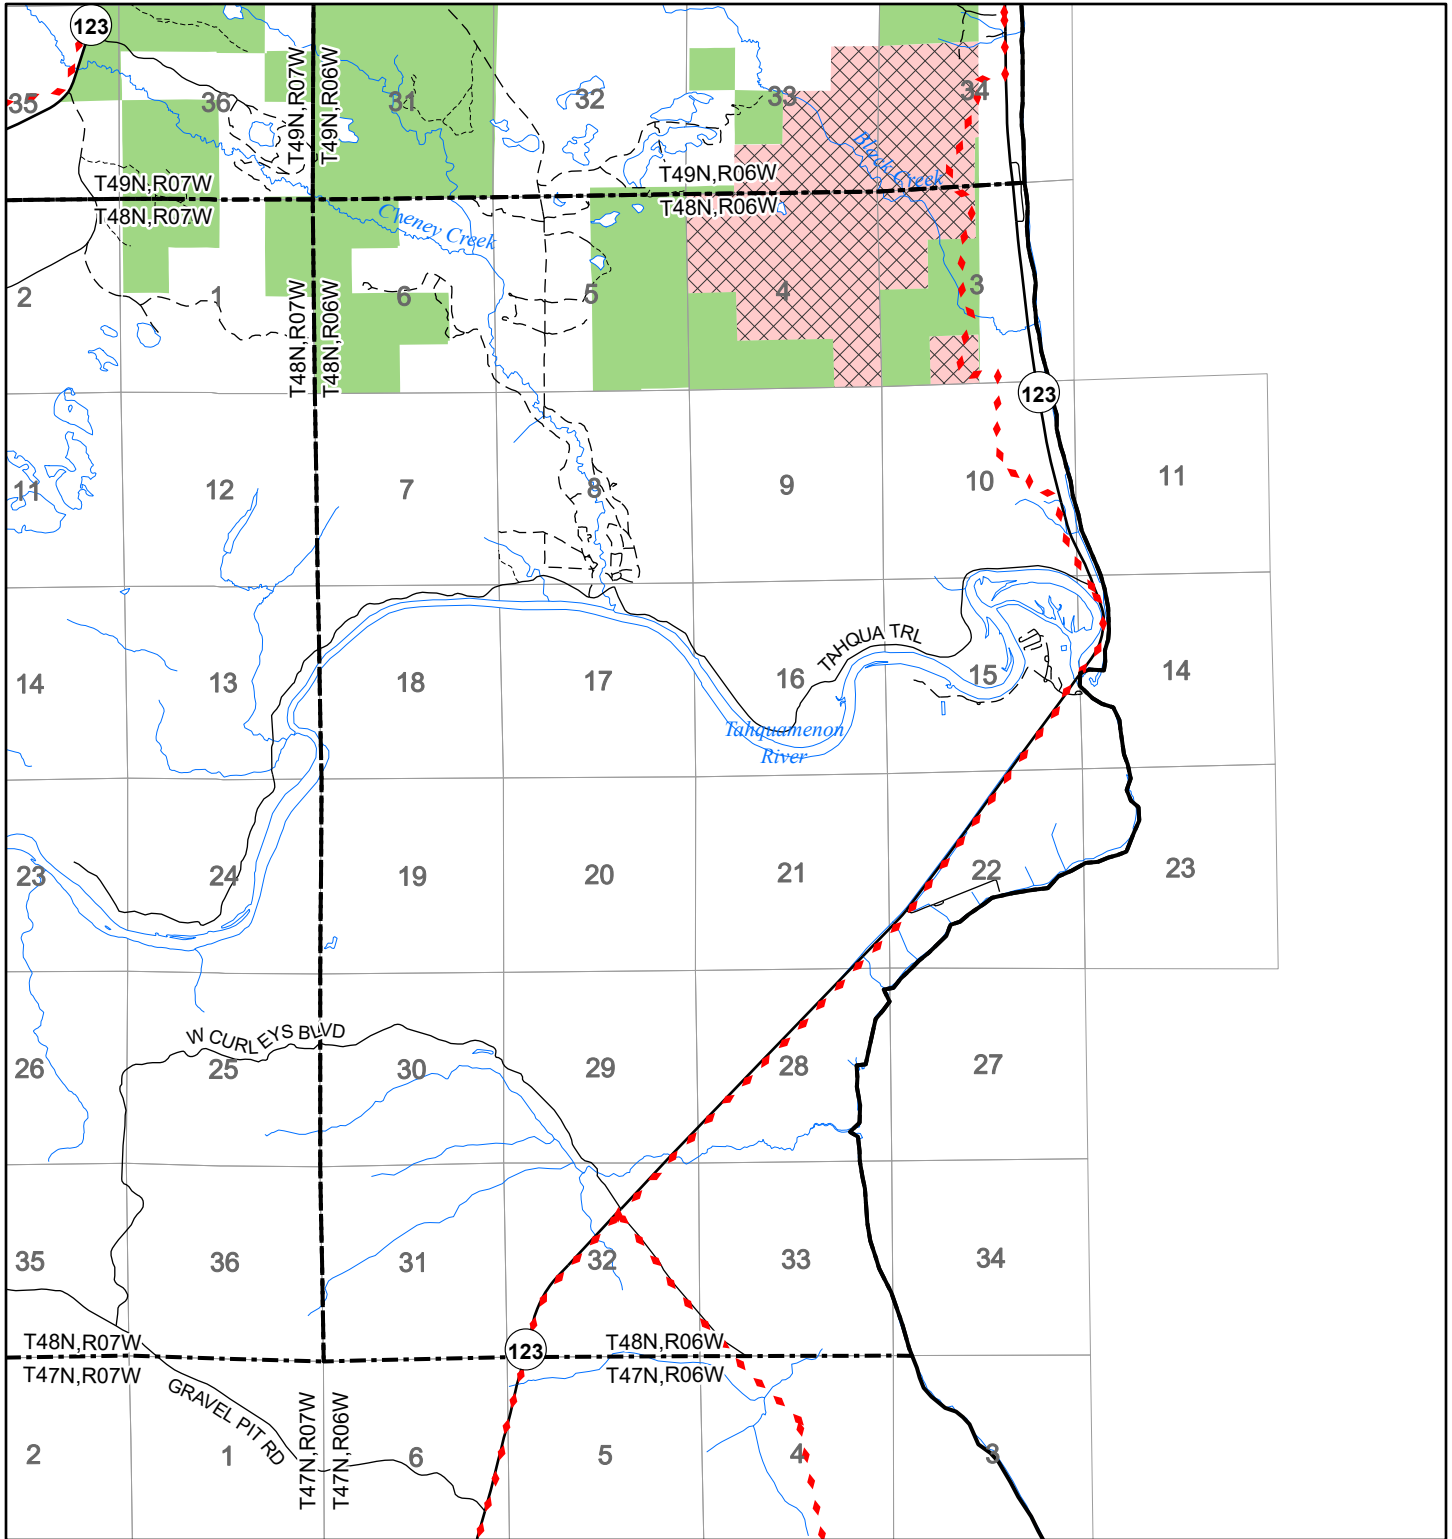

2022 Fuelwood Collection Map

T48N,R06W

CHIPPEWA CO.

- Open to Fuelwood Collection
- Open (Recently Closed Timber Sale)
- State land closed to fuelwood collection
- Snowmobile trail

Effective: April 1, 2022