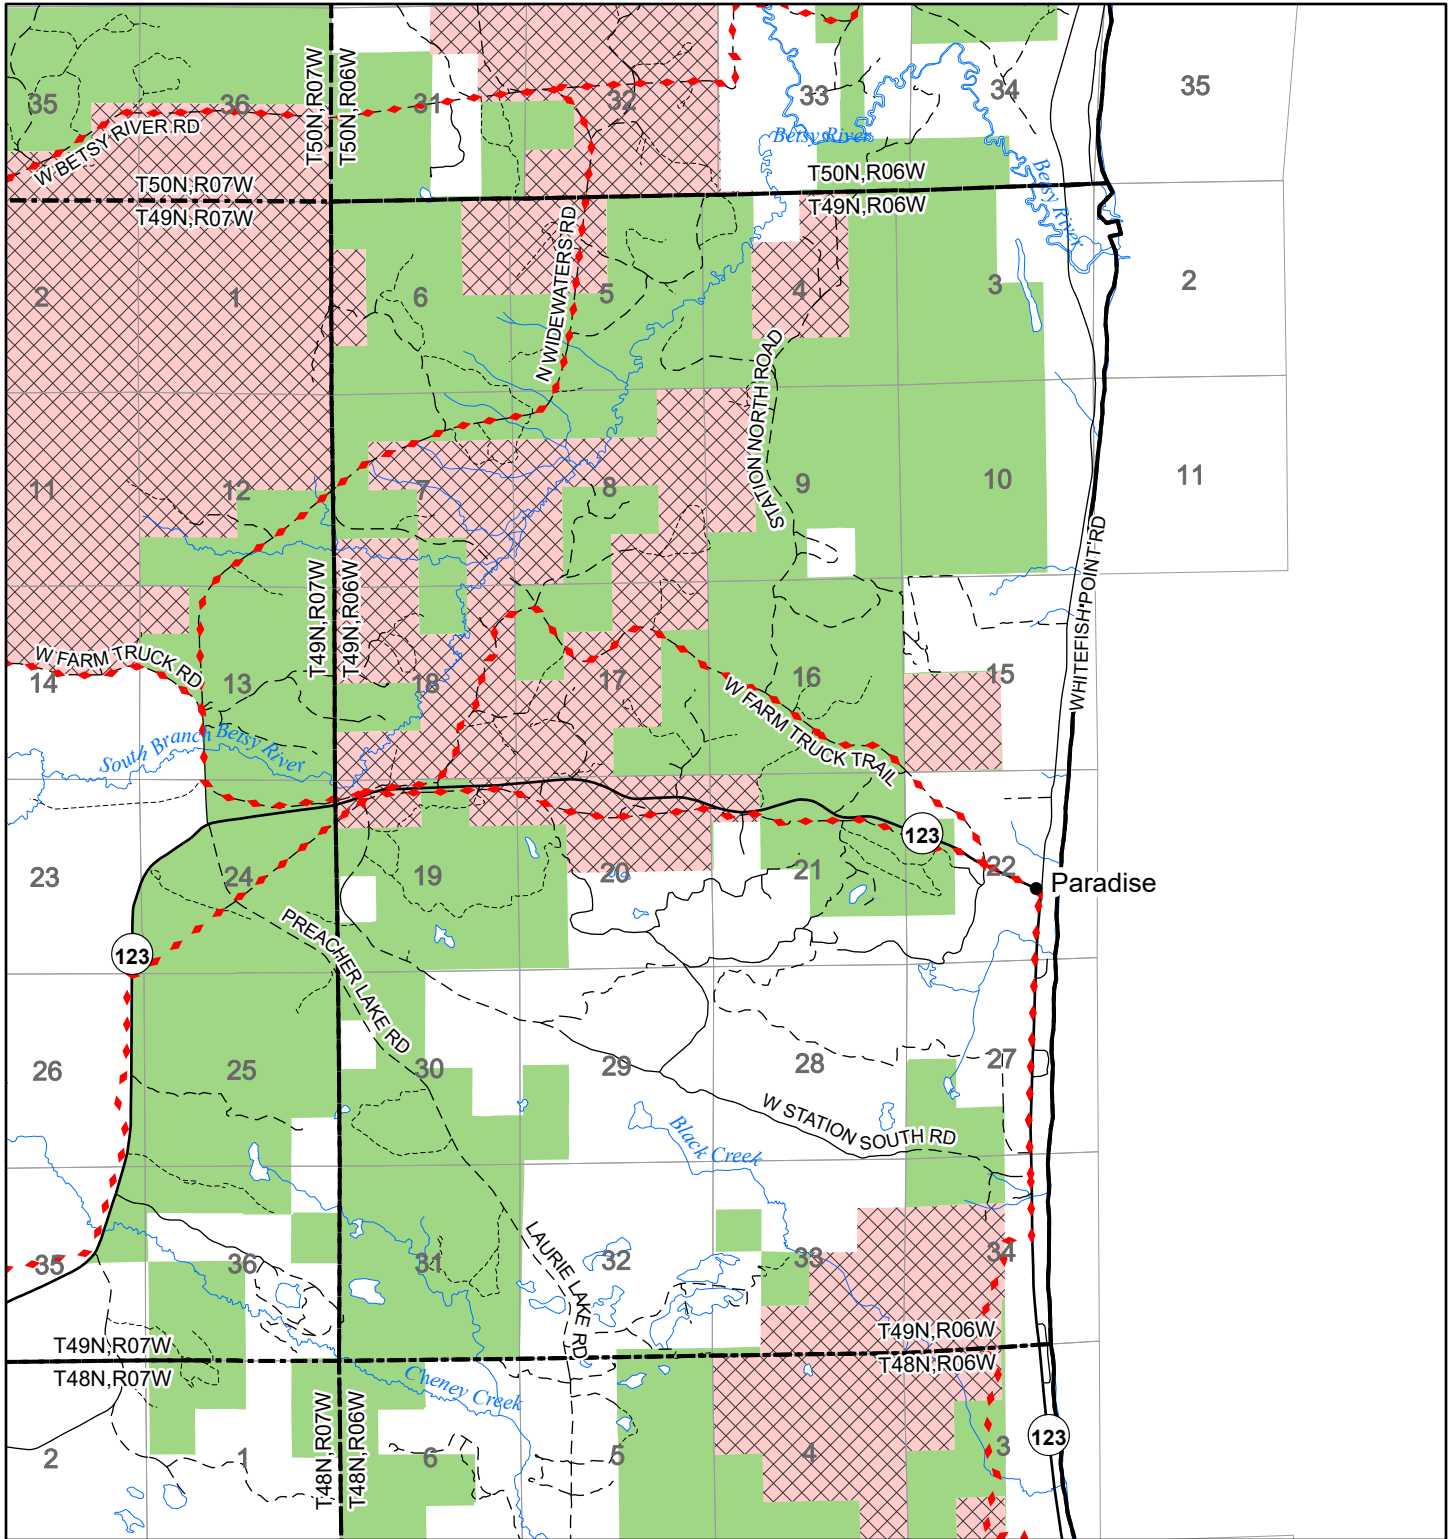

2022 Fuelwood Collection Map

T49N,R06W

CHIPPEWA CO.

- Open to Fuelwood Collection
- Open (Recently Closed Timber Sale)
- State land closed to fuelwood collection
- Snowmobile trail

Effective: April 1, 2022