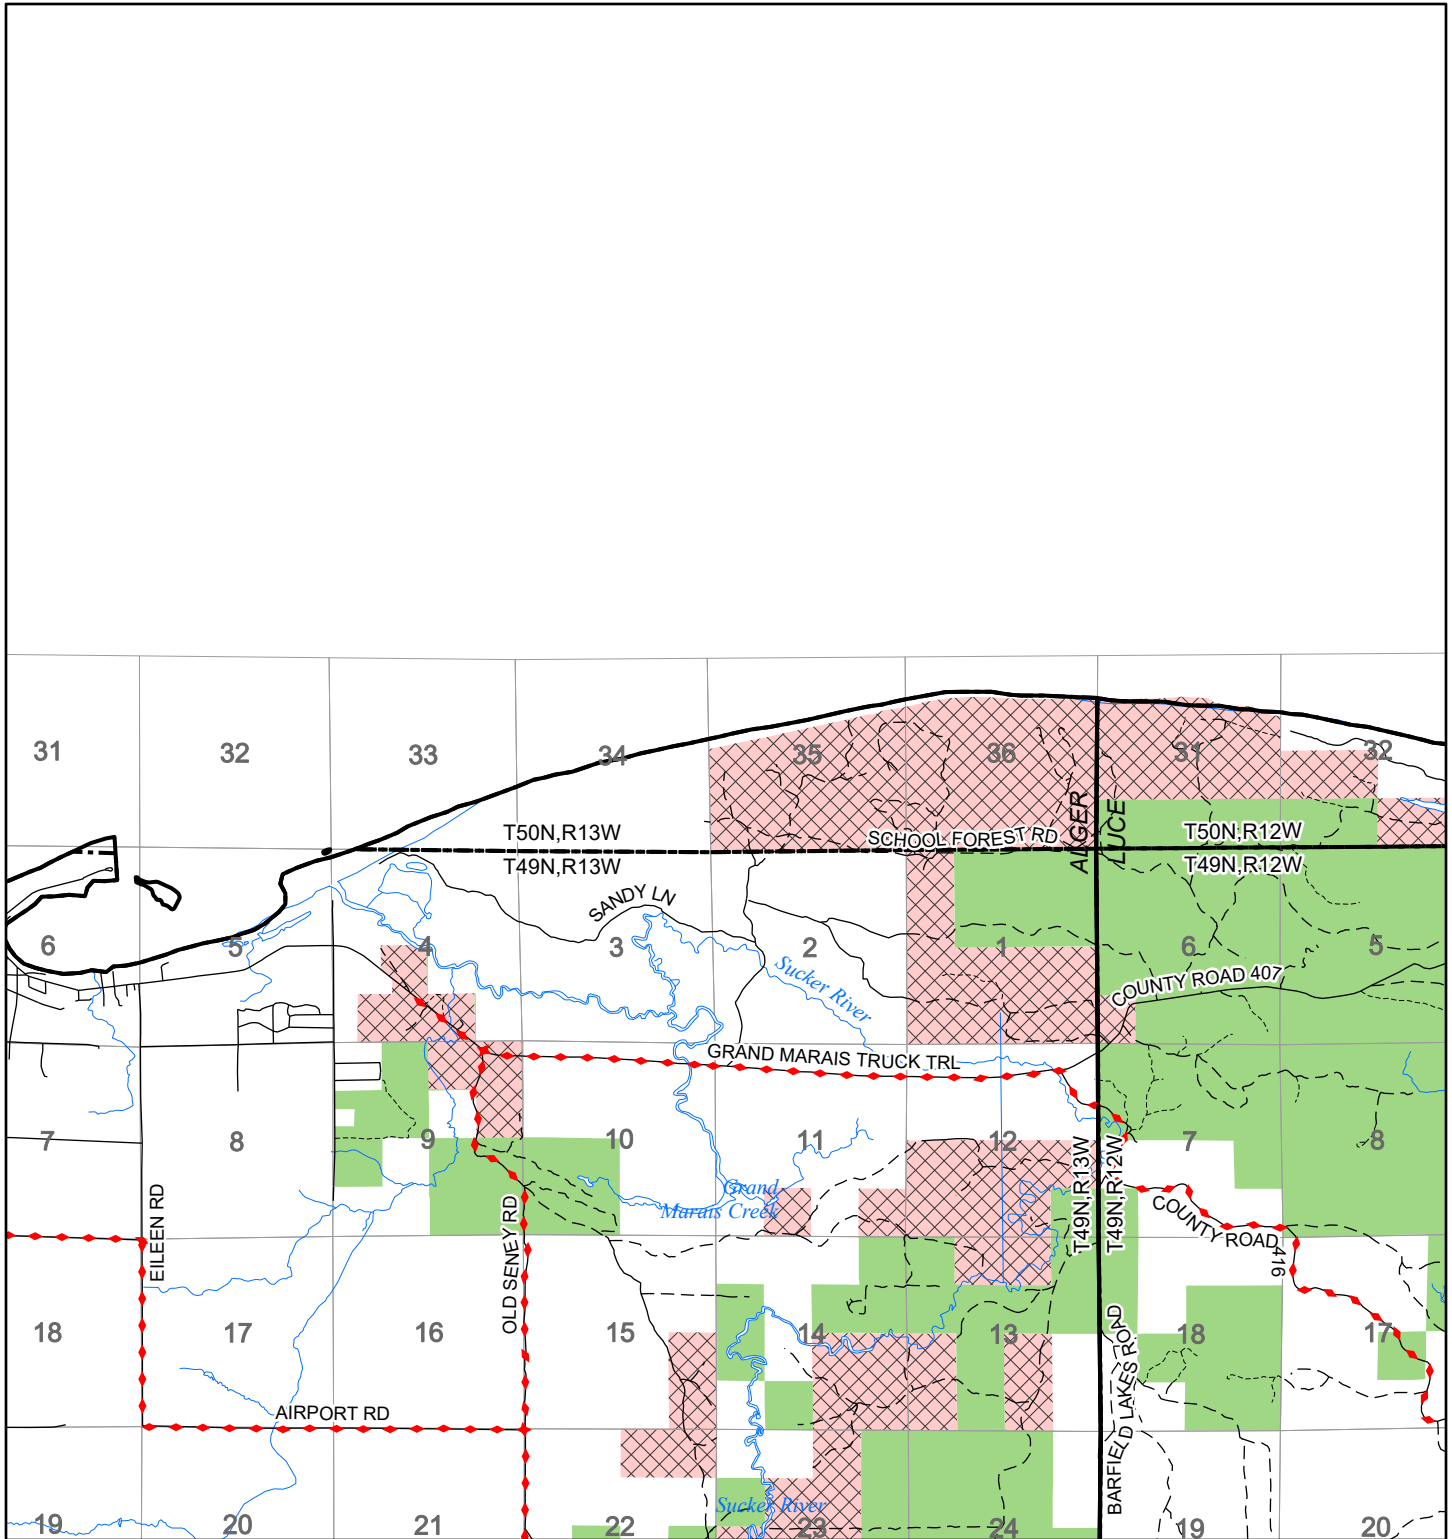

2022 Fuelwood Collection Map

T50N,R13W

ALGER CO.

- Open to Fuelwood Collection
- Open (Recently Closed Timber Sale)
- State land closed to fuelwood collection
- Snowmobile trail

Effective: April 1, 2022