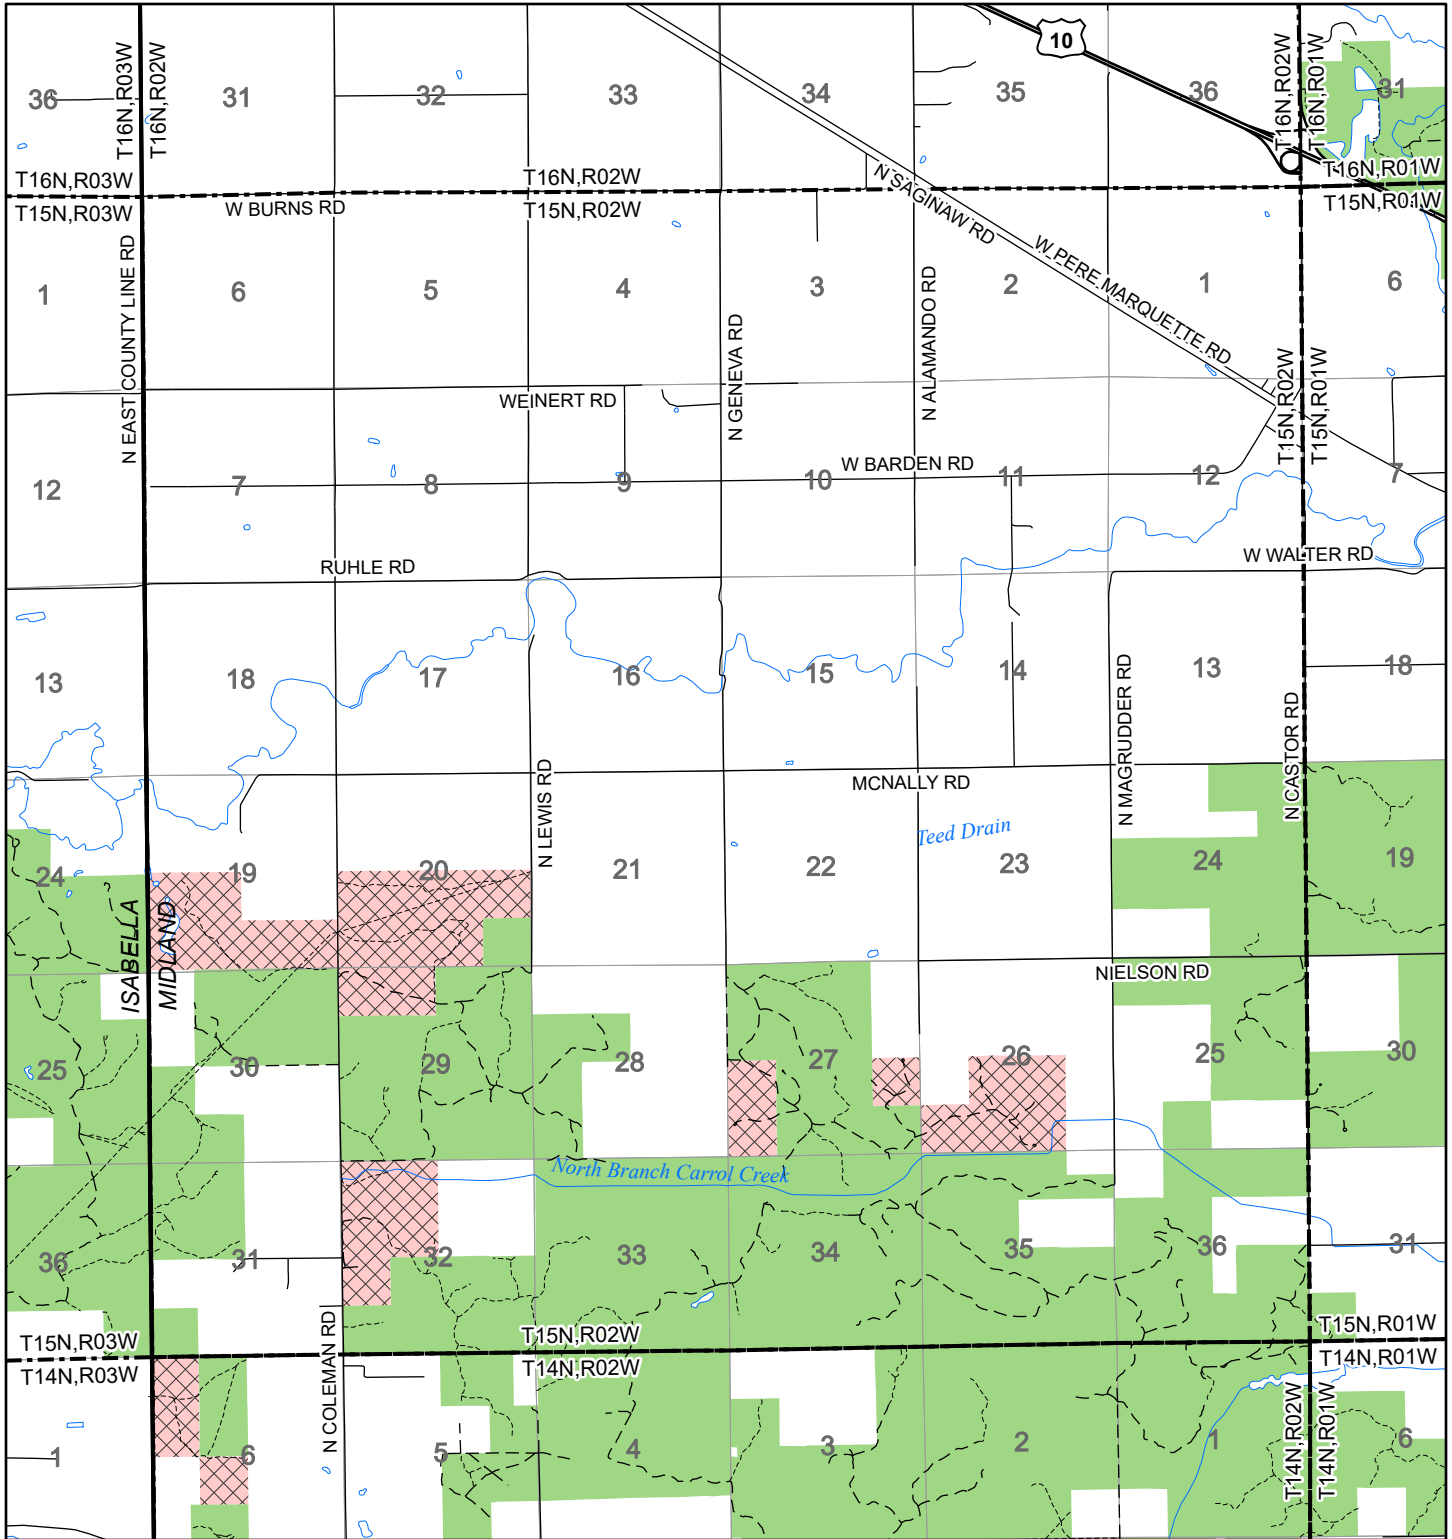

2022 Fuelwood Collection Map

T15N,R02W

MIDLAND CO.

- Open to Fuelwood Collection
- Open (Recently Closed Timber Sale)
- State land closed to fuelwood collection
- Snowmobile trail

Effective: April 1, 2022