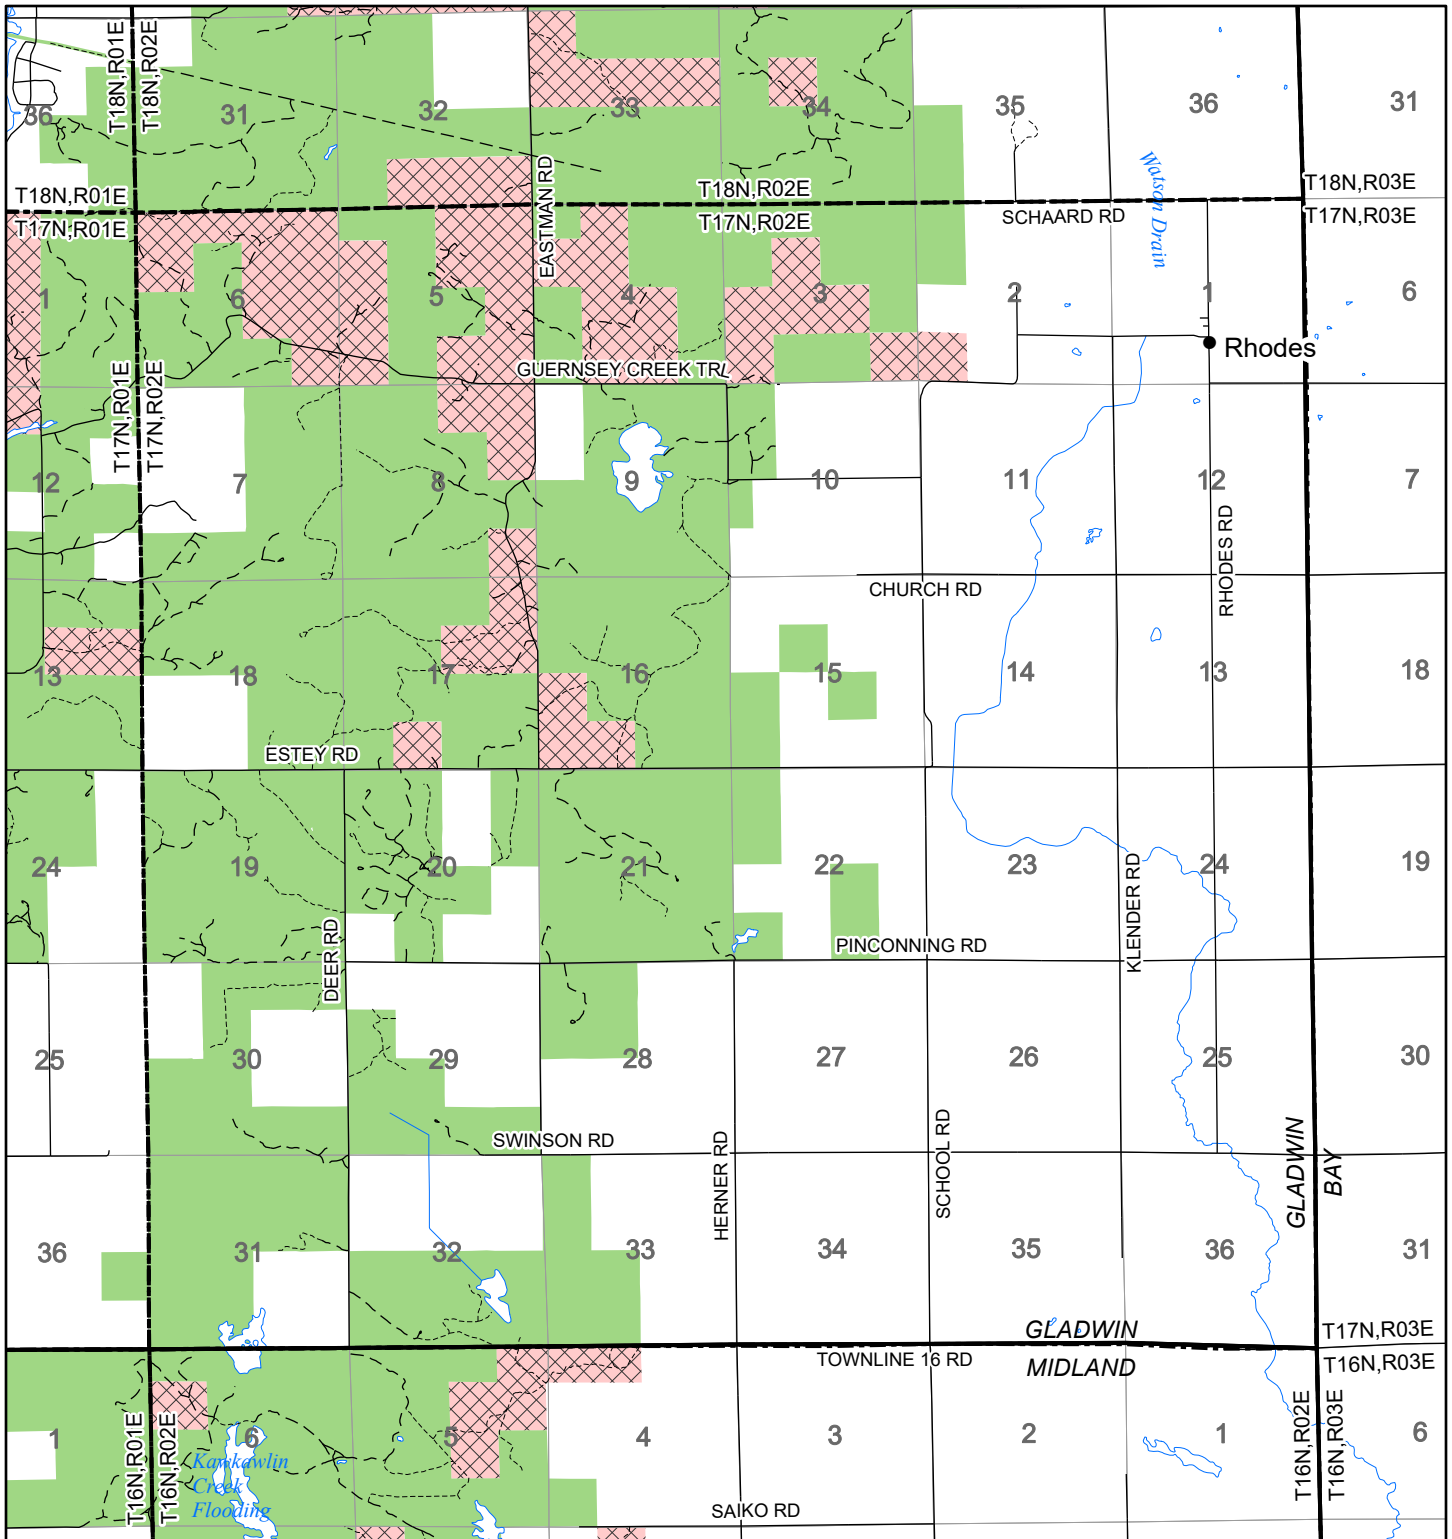

# 2022 Fuelwood Collection Map

## T17N,R02E

### GLADWIN CO.

- Open to Fuelwood Collection
- Open (Recently Closed Timber Sale)
- State land closed to fuelwood collection
- Snowmobile trail

Effective: April 1, 2022