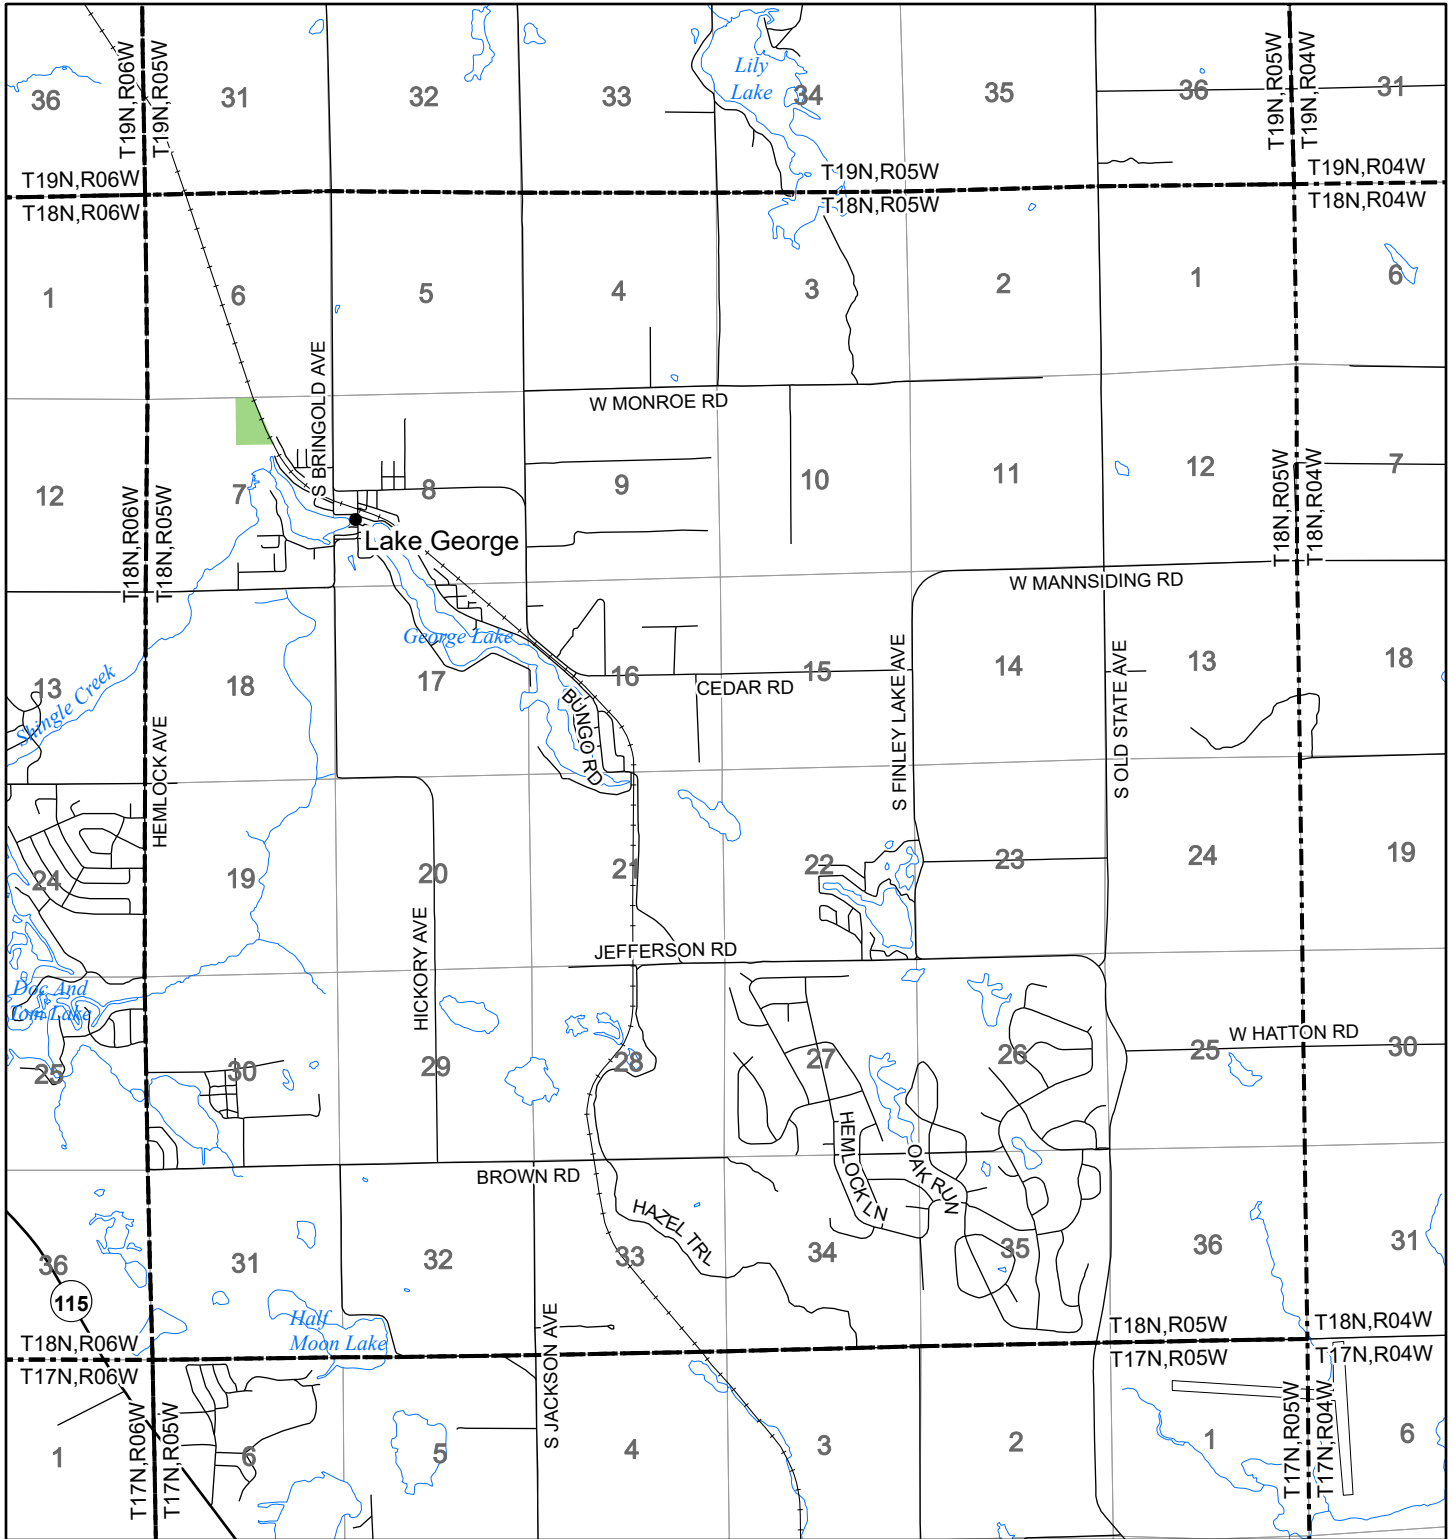

2022 Fuelwood Collection Map

T18N,R05W

CLARE CO.

- Open to Fuelwood Collection
- Open (Recently Closed Timber Sale)
- State land closed to fuelwood collection
- Snowmobile trail

Effective: April 1, 2022