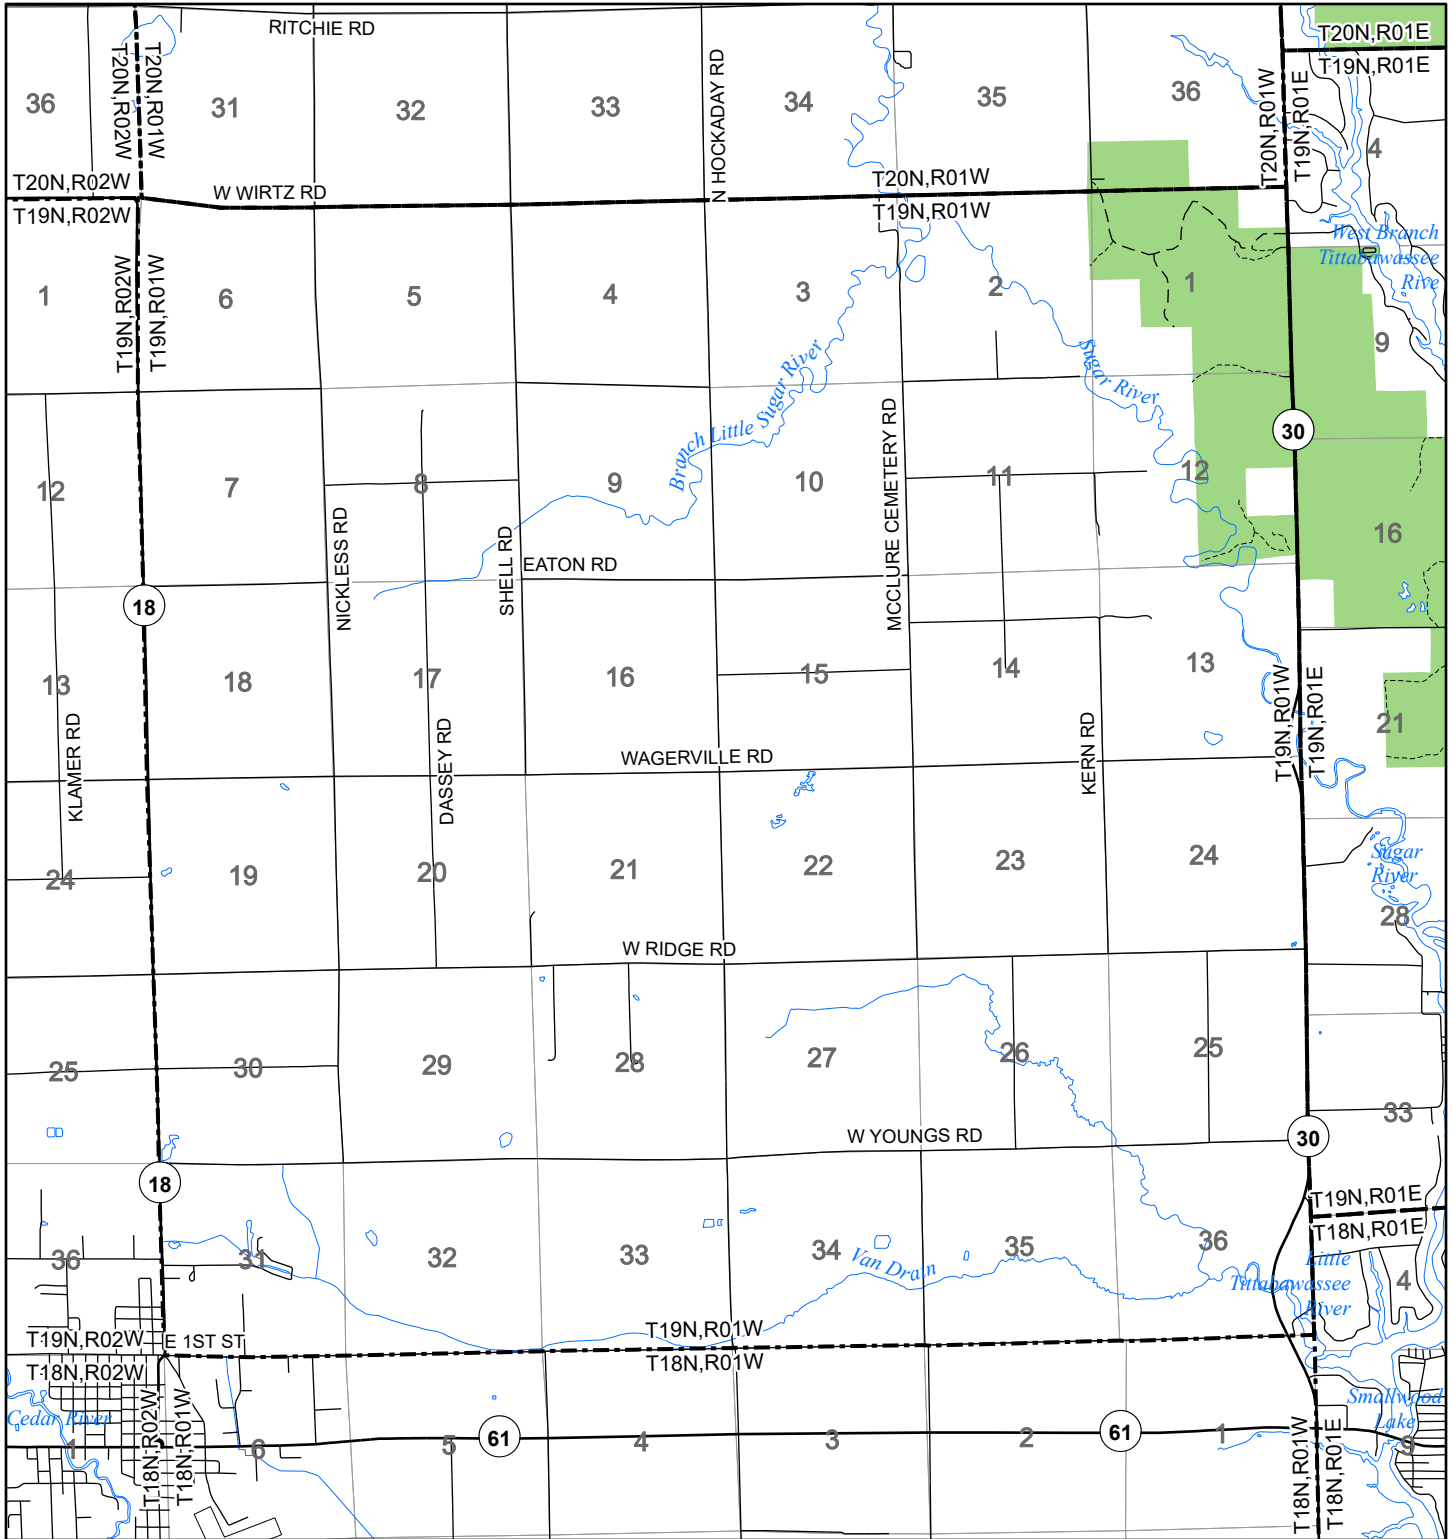

2022 Fuelwood Collection Map

T19N,R01W

GLADWIN CO.

- Open to Fuelwood Collection
- Open (Recently Closed Timber Sale)
- State land closed to fuelwood collection
- Snowmobile trail

Effective: April 1, 2022