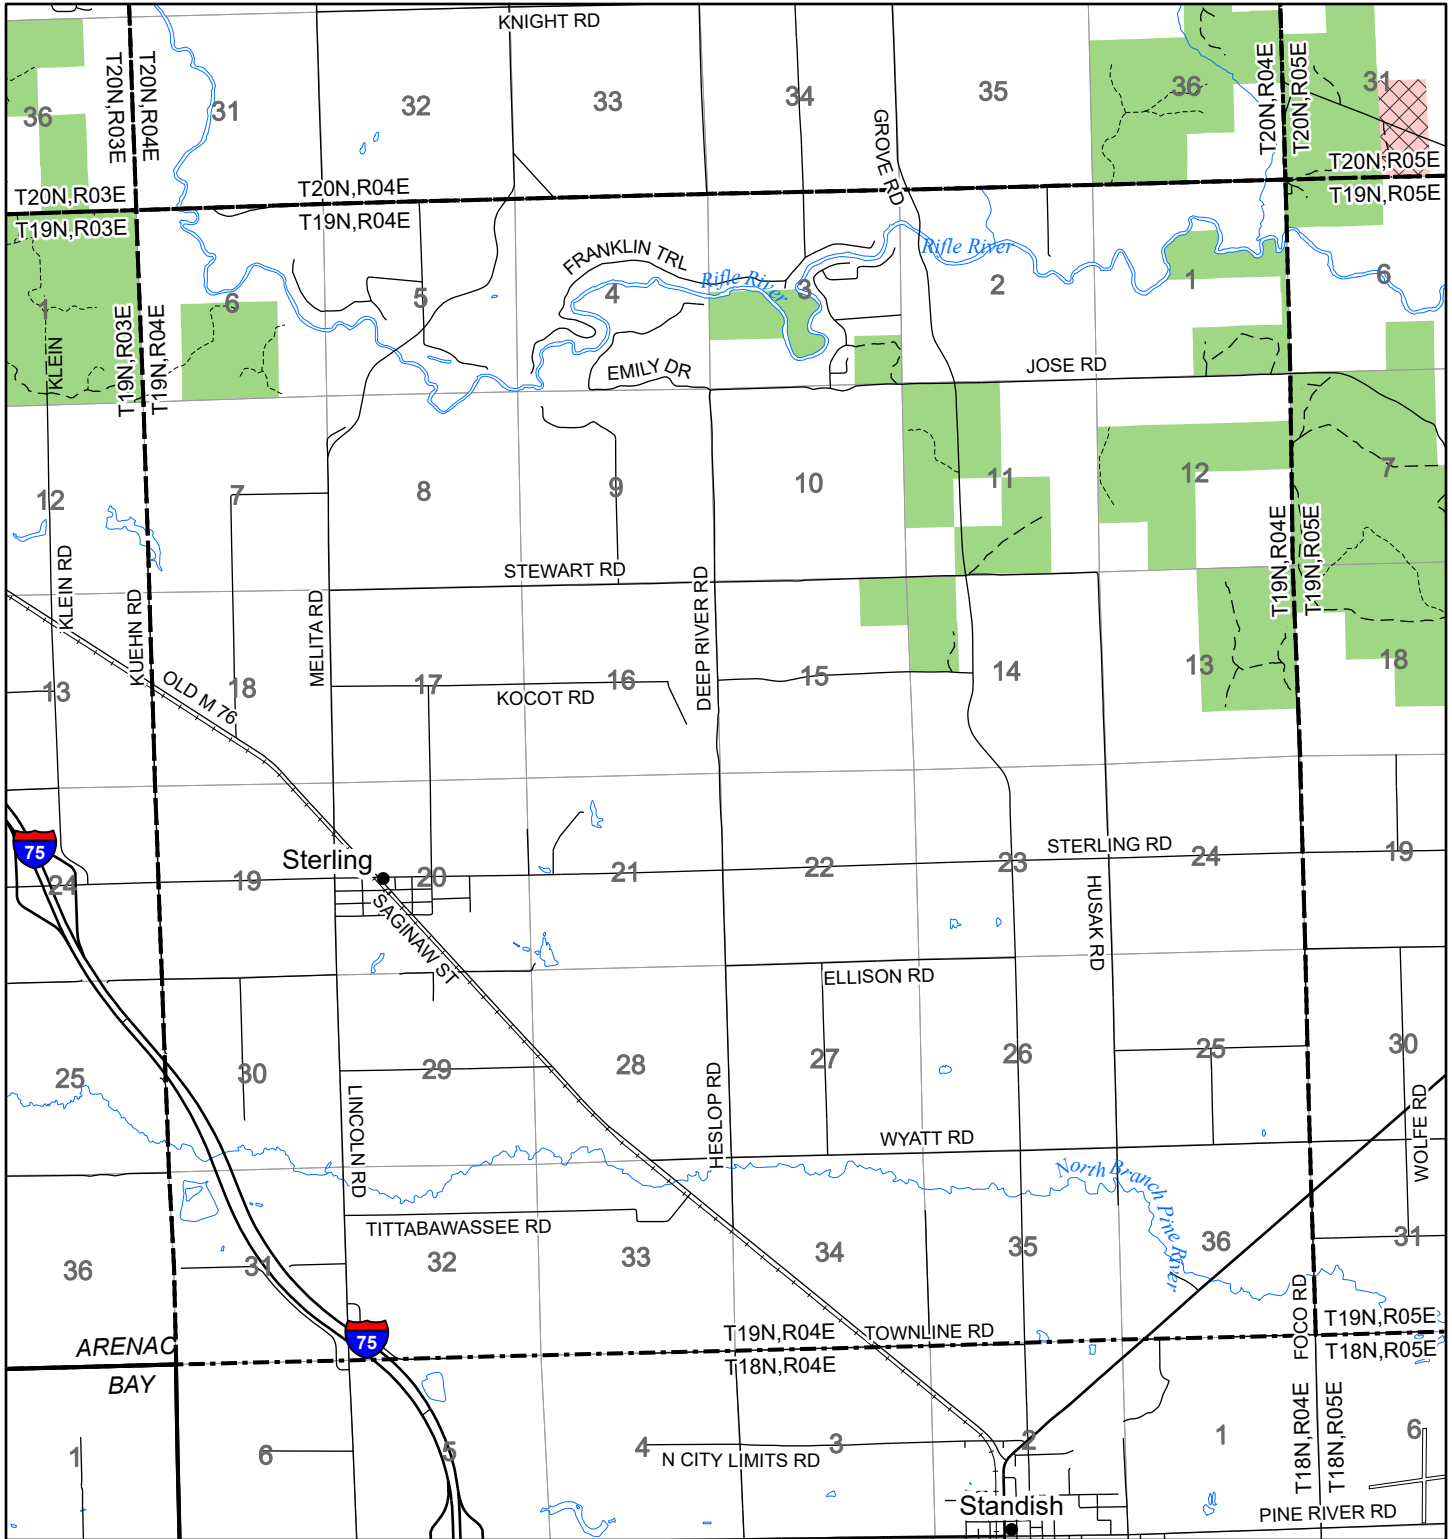

2022 Fuelwood Collection Map

T19N,R04E

ARENAC CO.

- Open to Fuelwood Collection
- Open (Recently Closed Timber Sale)
- State land closed to fuelwood collection
- Snowmobile trail

Effective: April 1, 2022