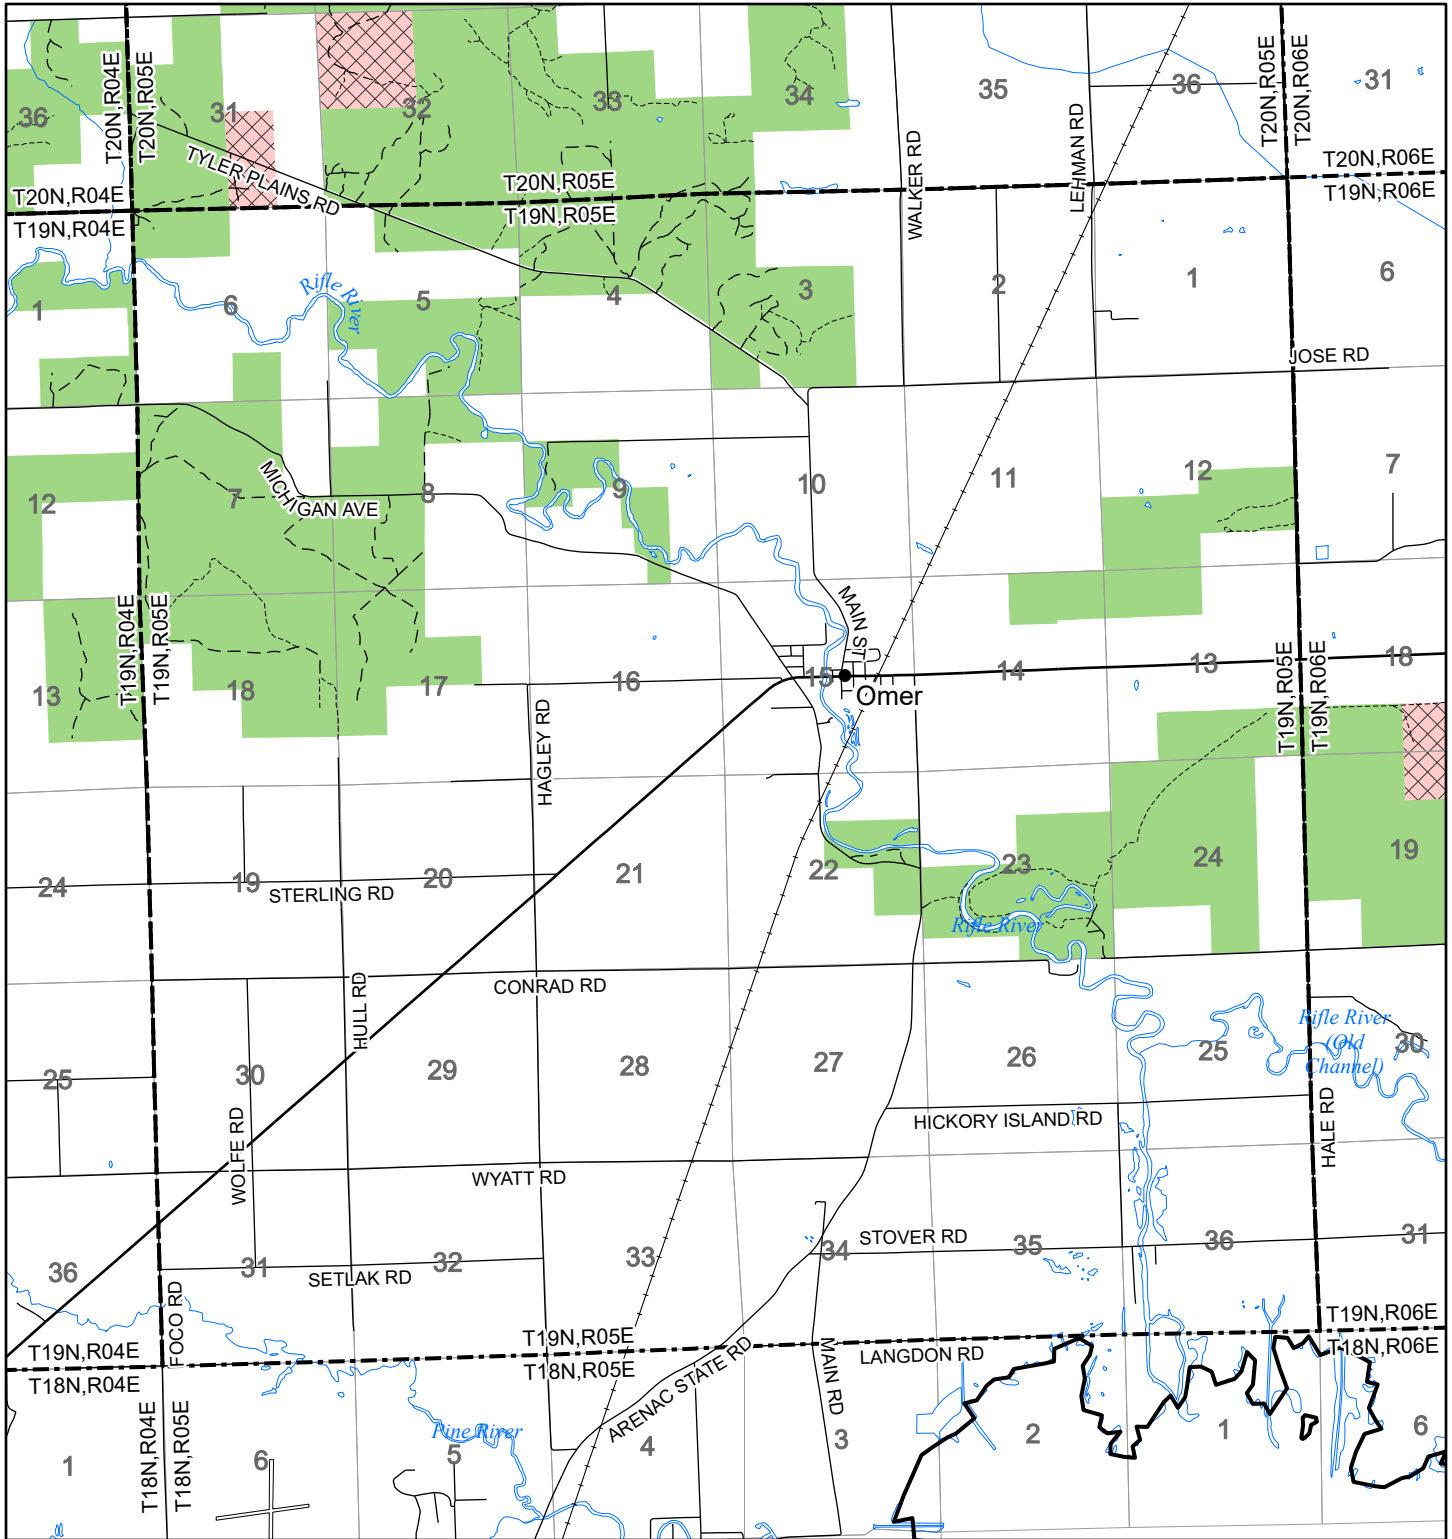

# 2022 Fuelwood Collection Map

## T19N,R05E

### ARENAC CO.

- Open to Fuelwood Collection
- Open (Recently Closed Timber Sale)
- State land closed to fuelwood collection
- Snowmobile trail

Effective: April 1, 2022