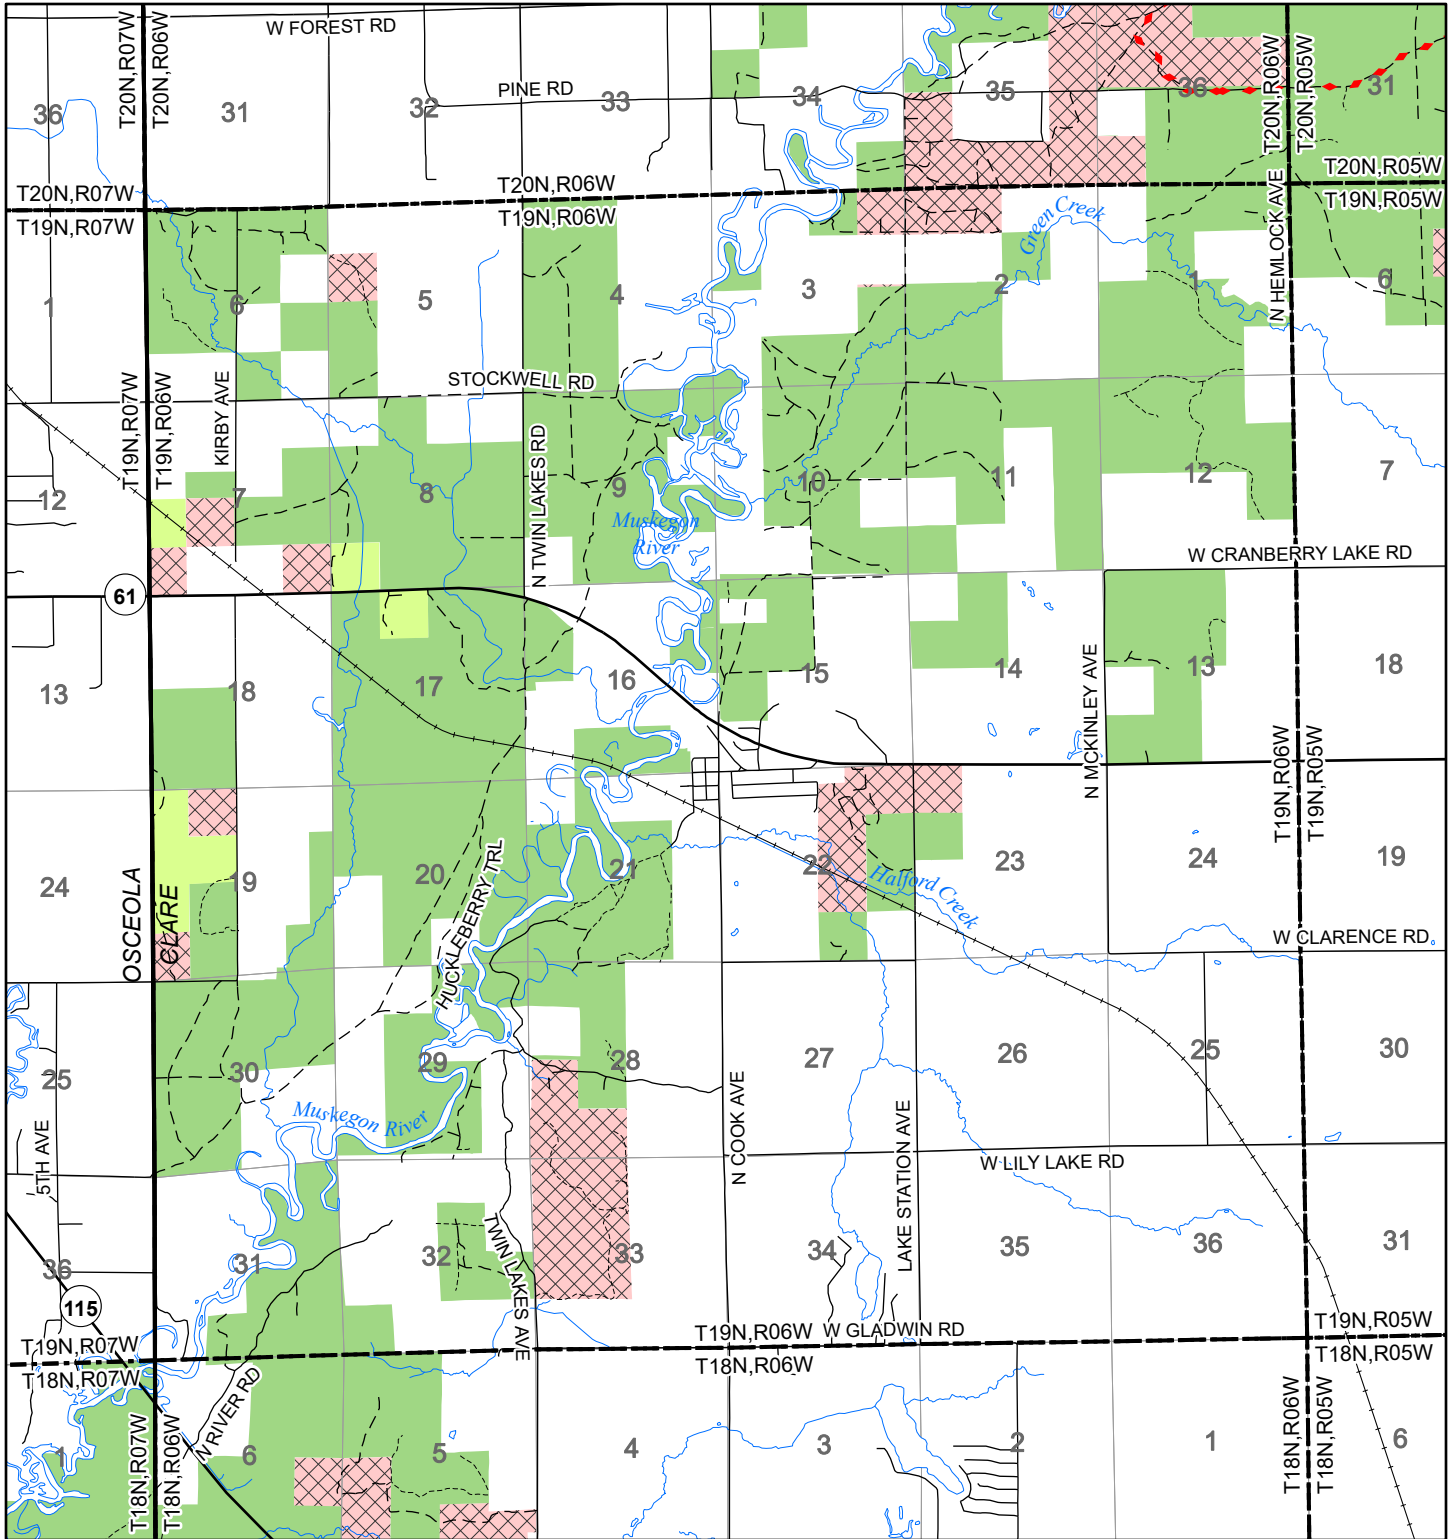

2022 Fuelwood Collection Map

T19N,R06W

CLARE CO.

- Open to Fuelwood Collection
- Open (Recently Closed Timber Sale)
- State land closed to fuelwood collection
- Snowmobile trail

Effective: April 1, 2022