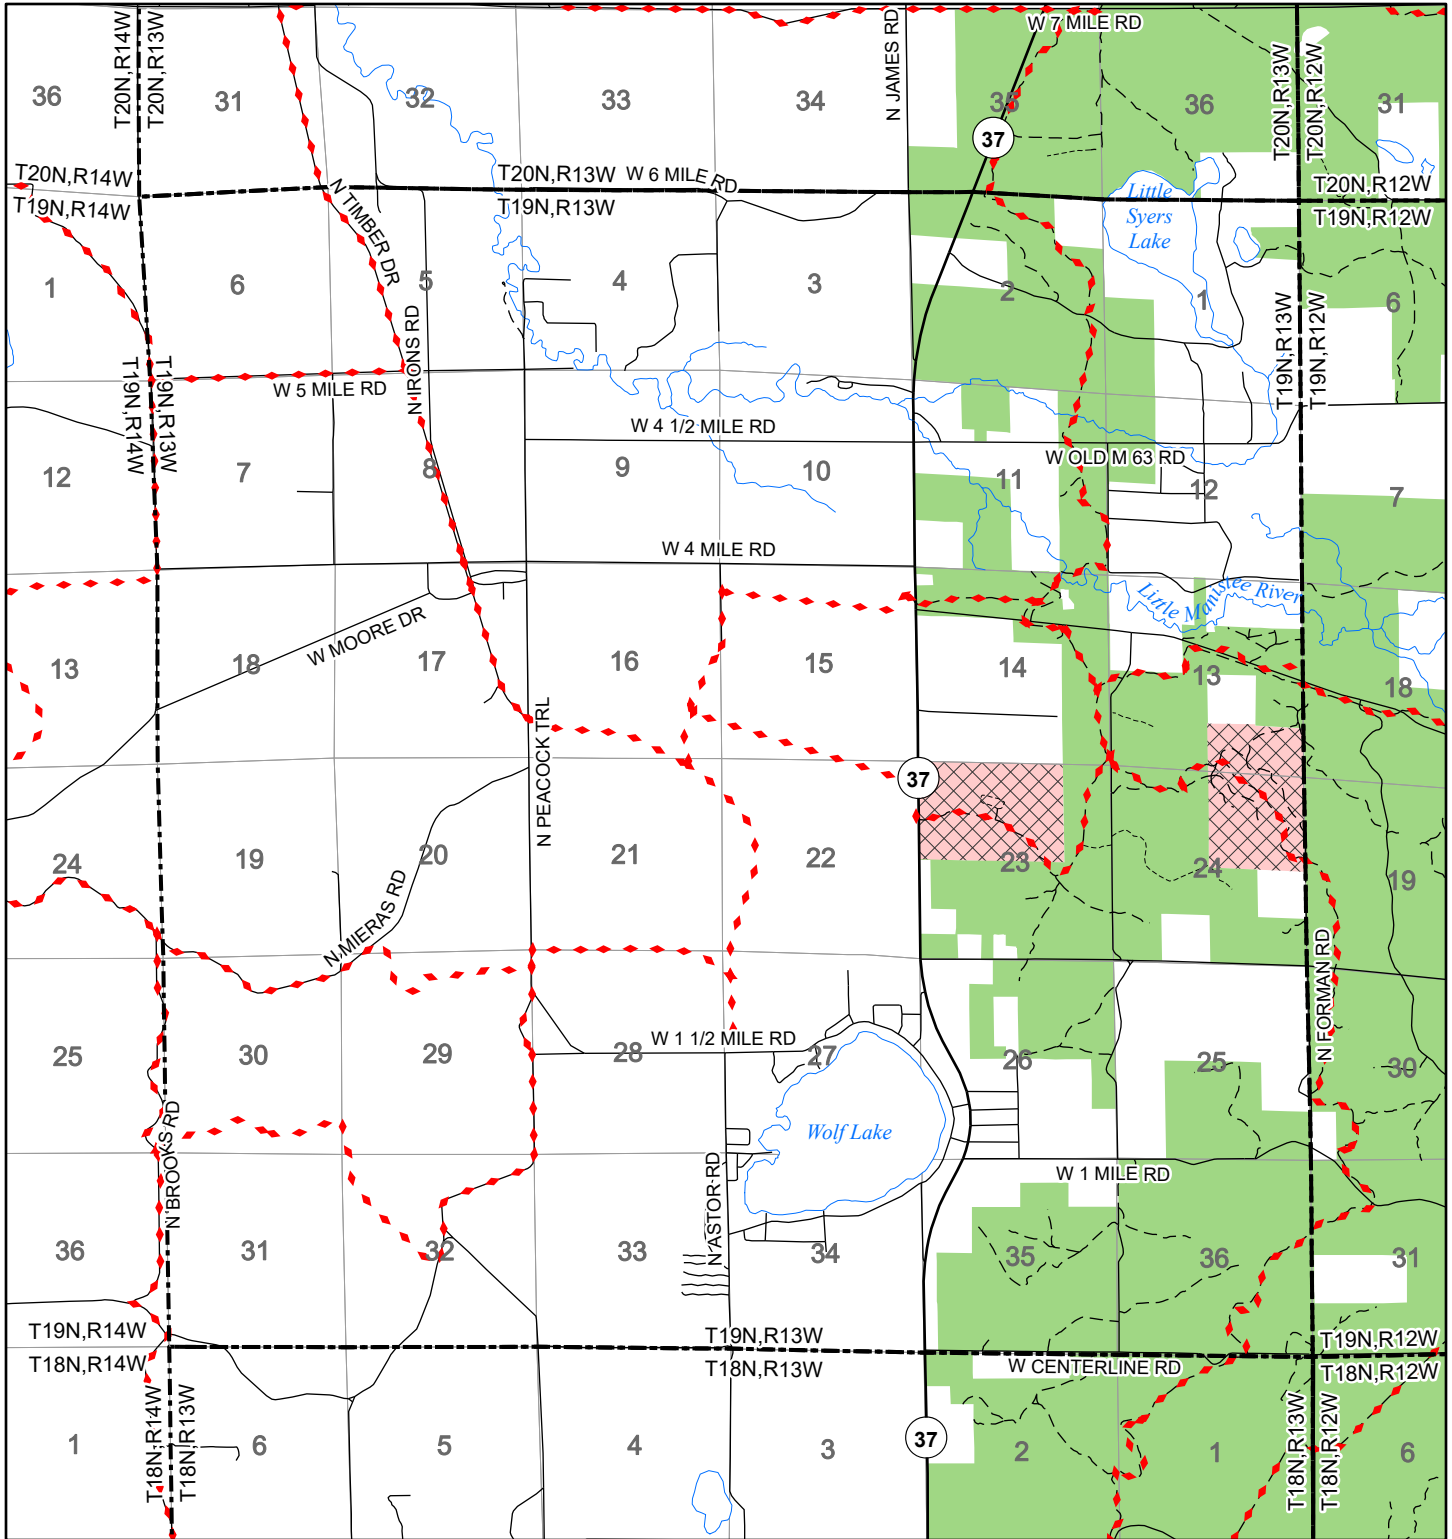

2022 Fuelwood Collection Map

T19N,R13W

LAKE CO.

- Open to Fuelwood Collection
- Open (Recently Closed Timber Sale)
- State land closed to fuelwood collection
- Snowmobile trail

Effective: April 1, 2022