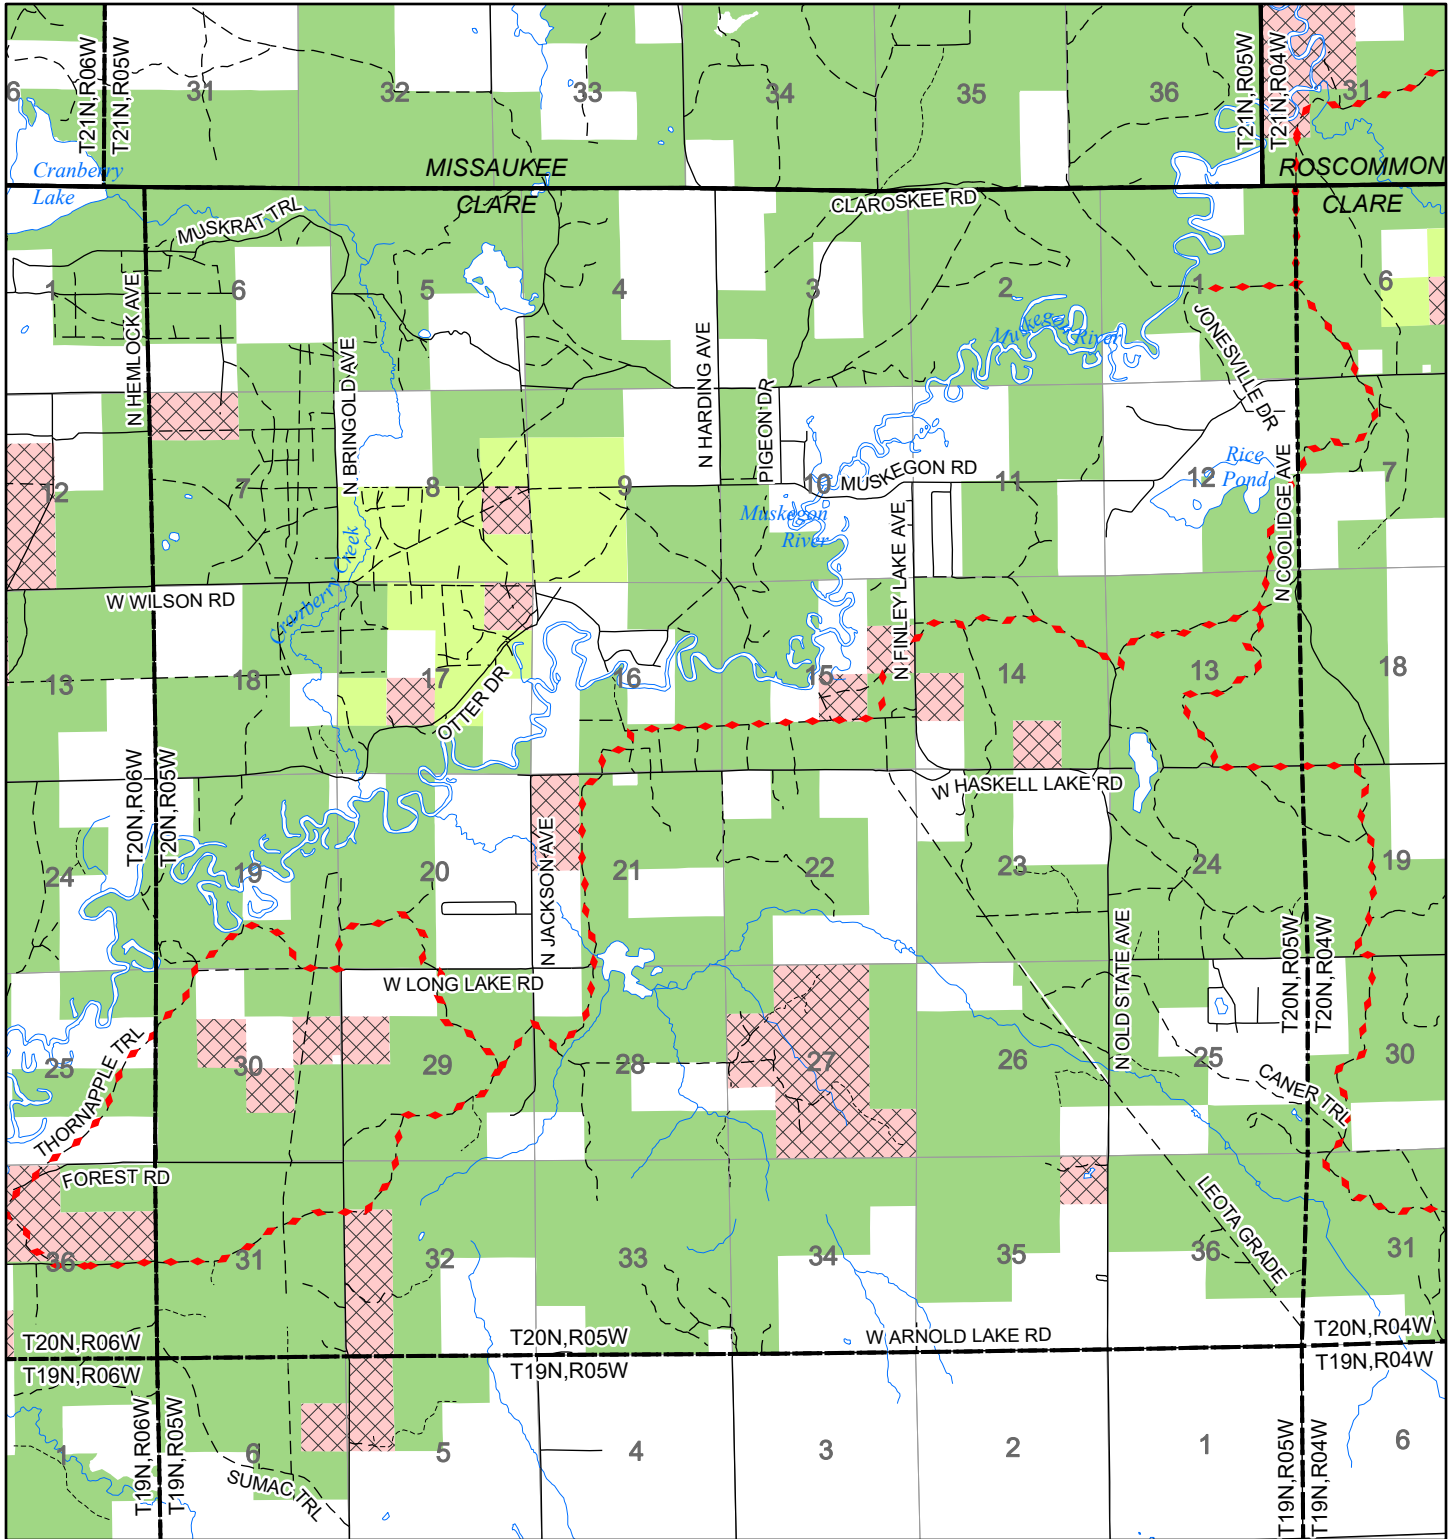

2022 Fuelwood Collection Map

T20N,R05W

CLARE CO.

- Open to Fuelwood Collection
- Open (Recently Closed Timber Sale)
- State land closed to fuelwood collection
- Snowmobile trail

Effective: April 1, 2022