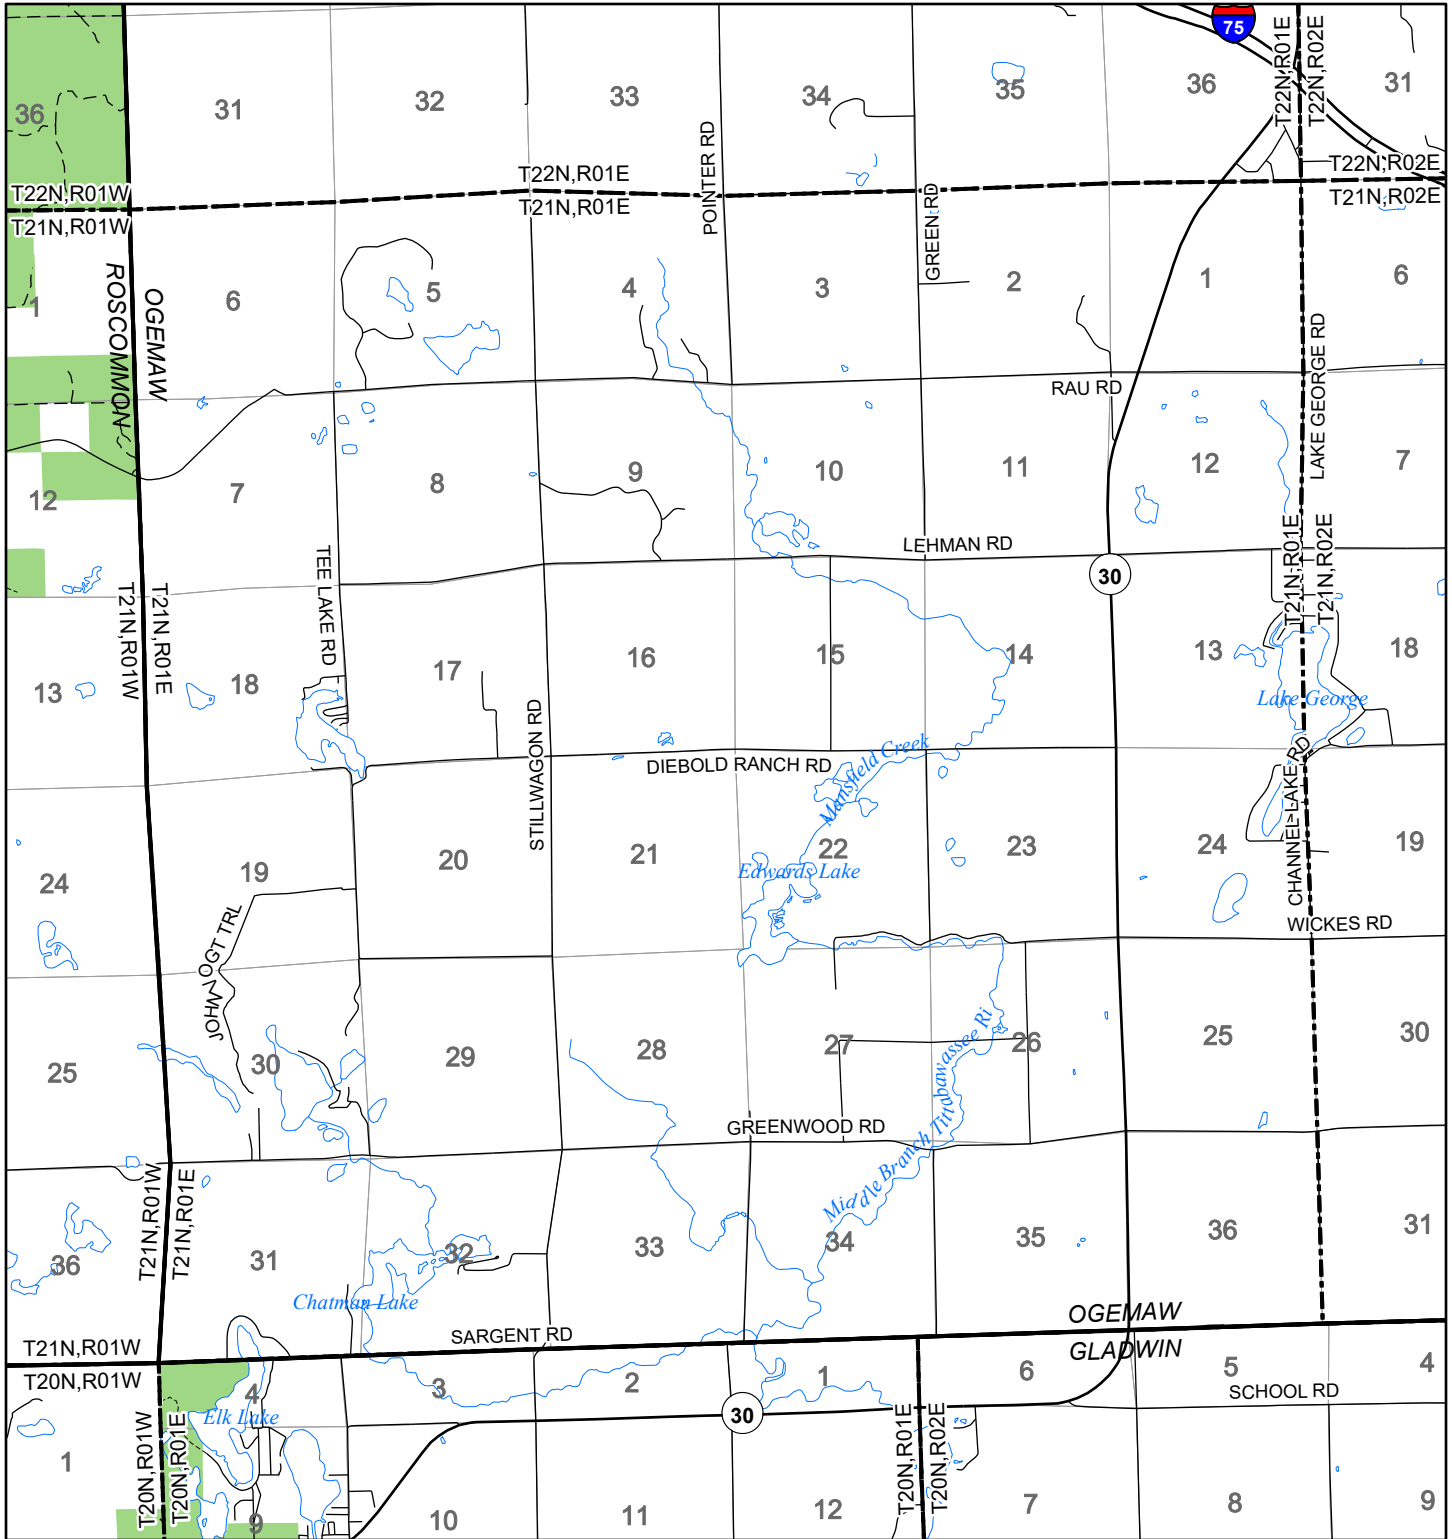

2022 Fuelwood Collection Map

T21N,R01E

OGEMAW CO.

- Open to Fuelwood Collection
- Open (Recently Closed Timber Sale)
- State land closed to fuelwood collection
- Snowmobile trail

Effective: April 1, 2022