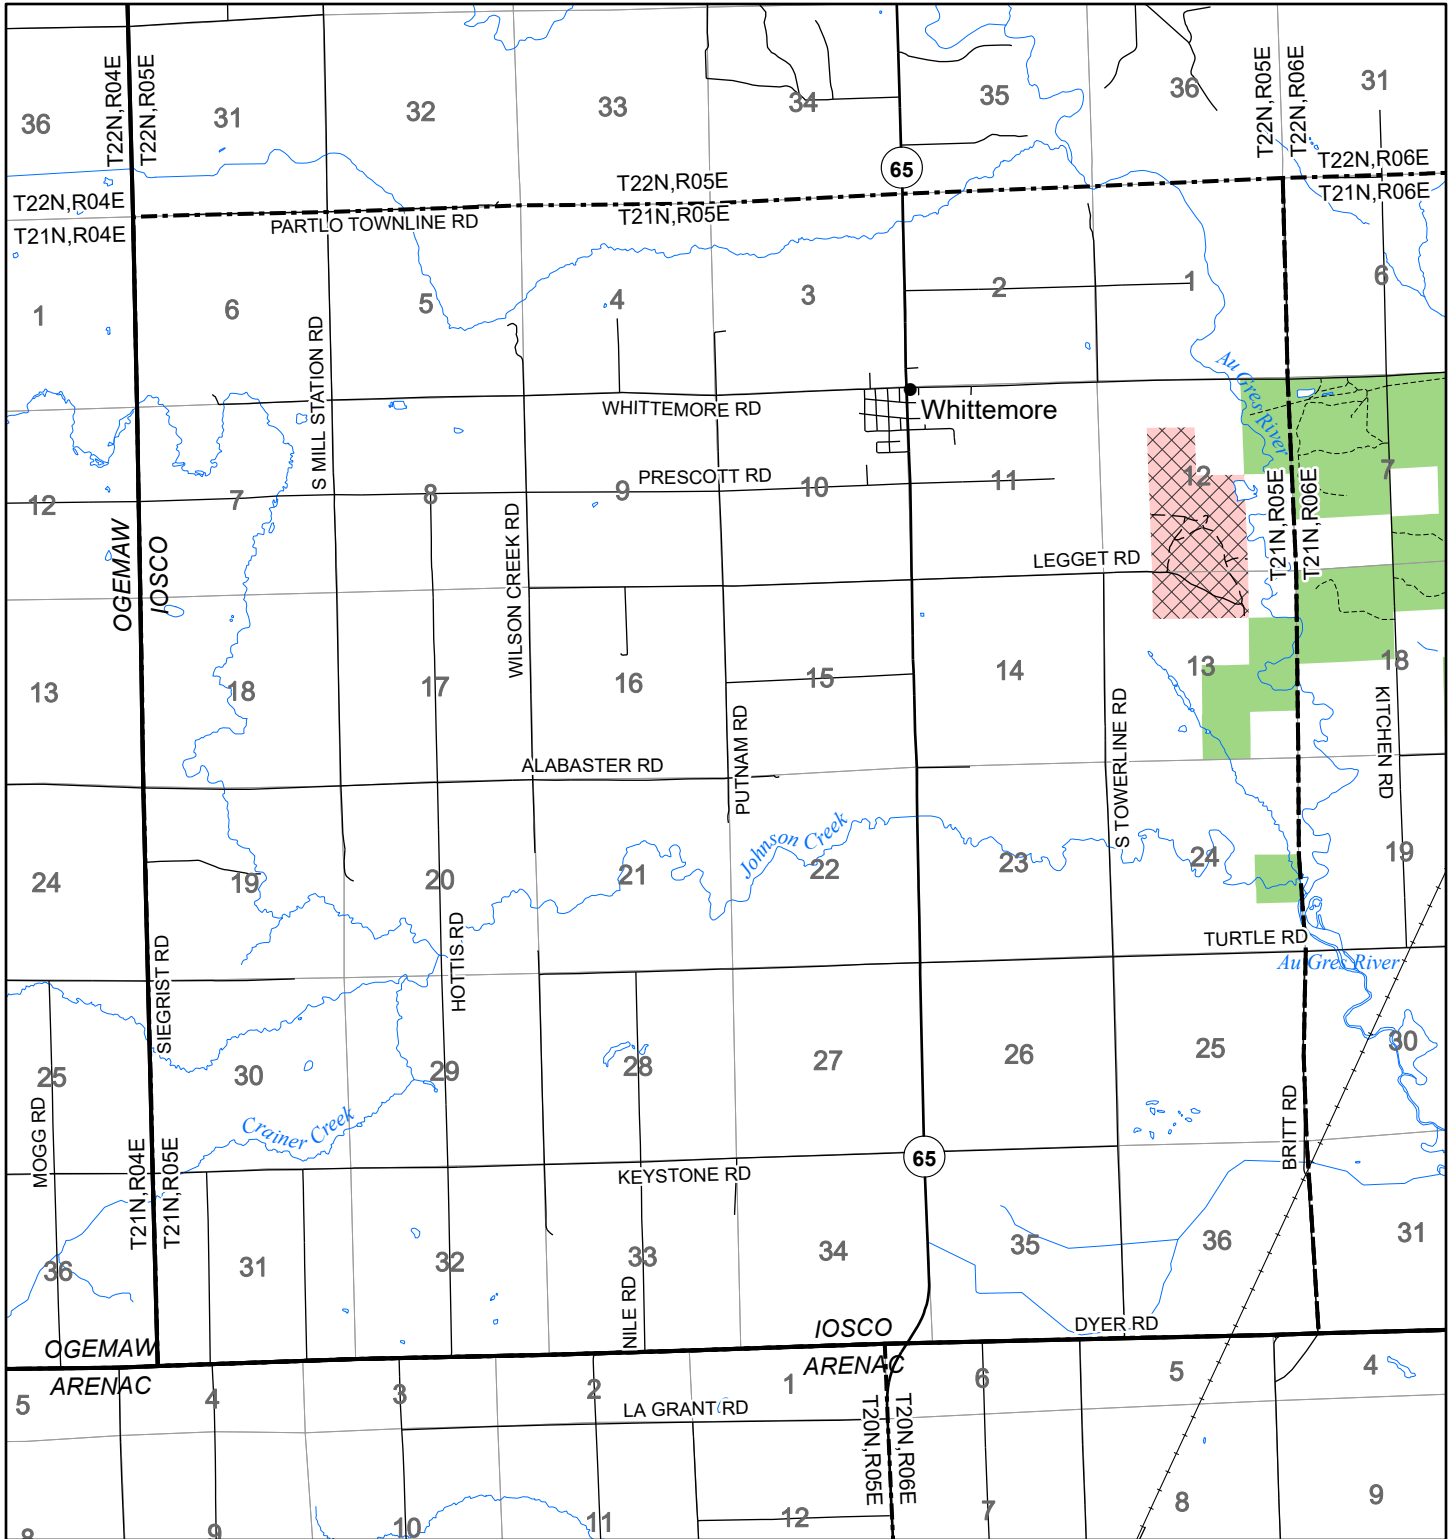

2022 Fuelwood Collection Map

T21N,R05E

IOSCO CO.

- Open to Fuelwood Collection
- Open (Recently Closed Timber Sale)
- State land closed to fuelwood collection
- Snowmobile trail

Effective: April 1, 2022