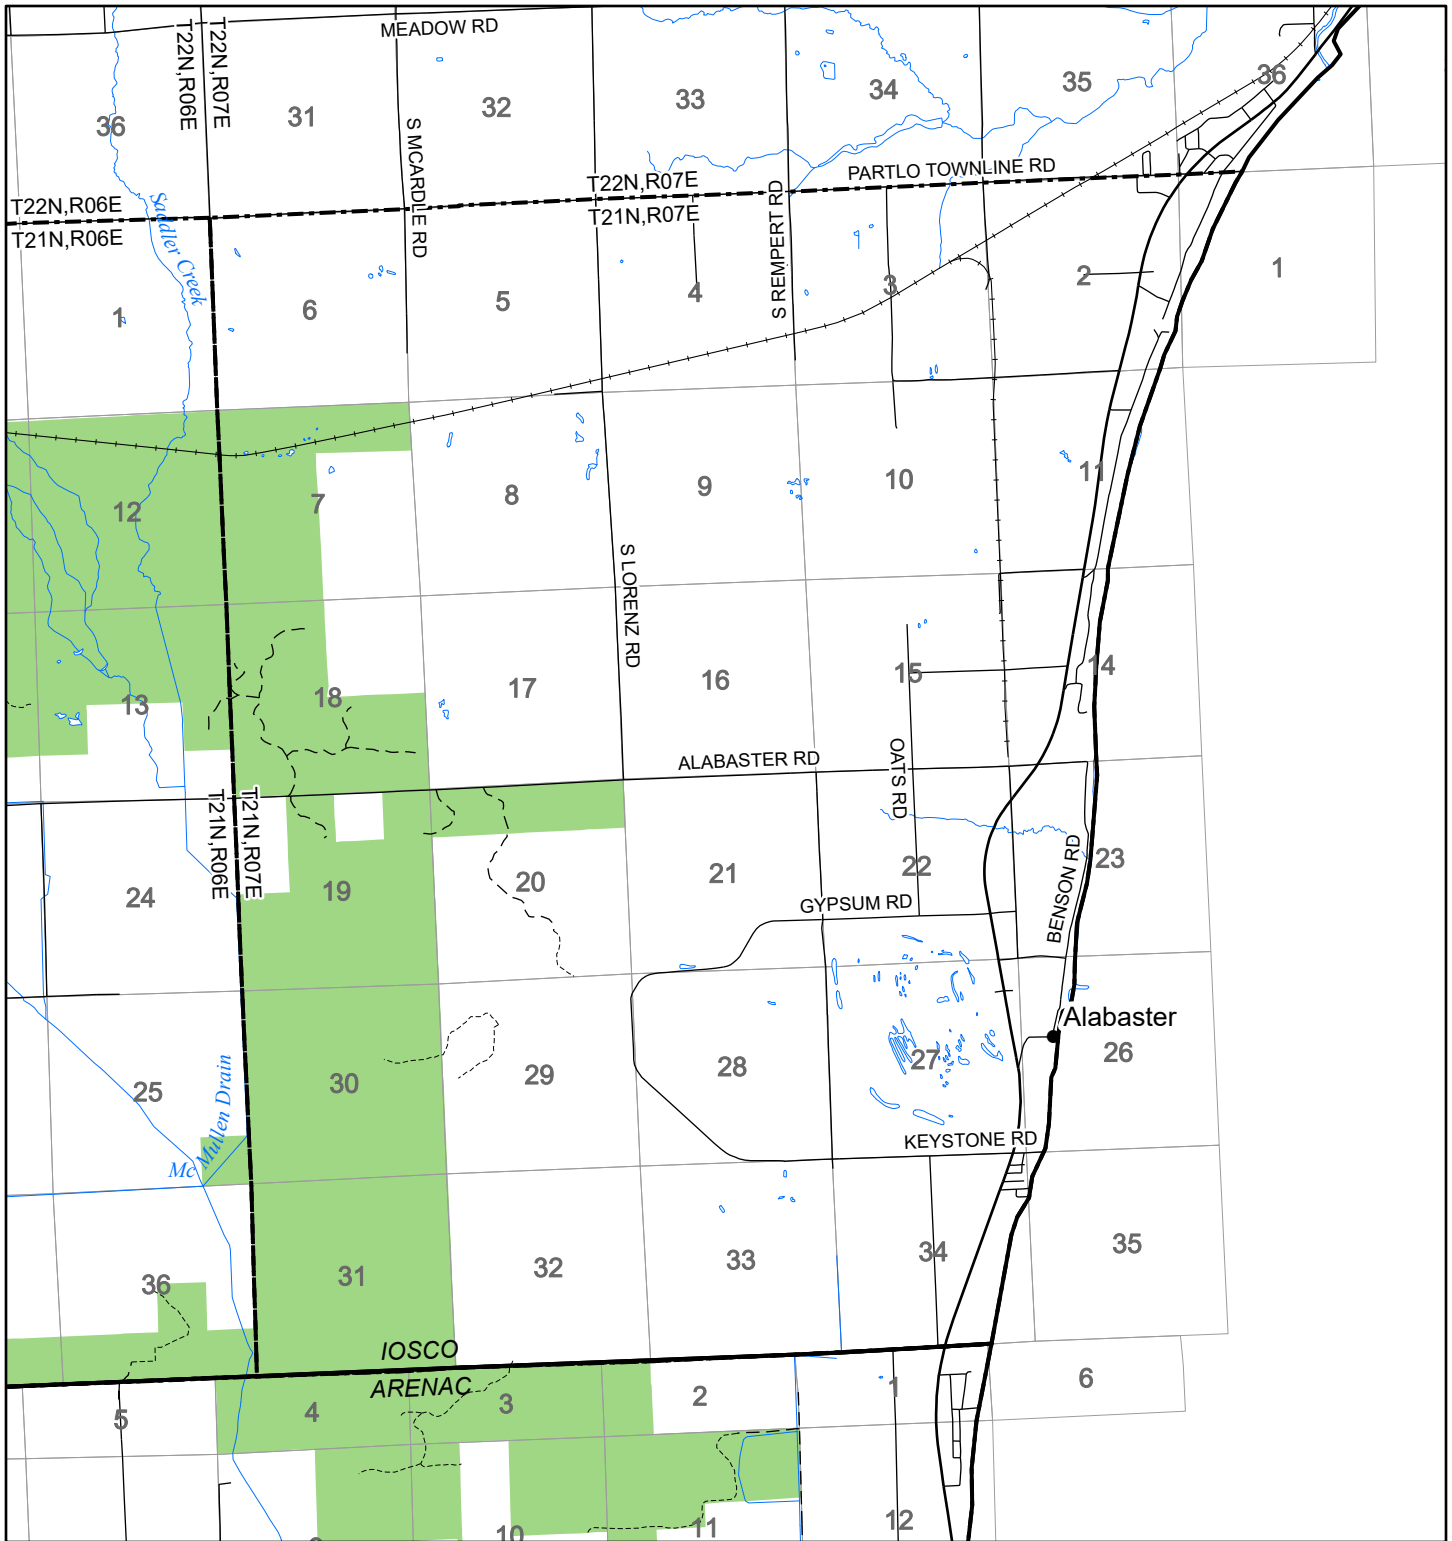

# 2022 Fuelwood Collection Map

## T21N,R07E

### IOSCO CO.

- Open to Fuelwood Collection
- Open (Recently Closed Timber Sale)
- State land closed to fuelwood collection
- Snowmobile trail

Effective: April 1, 2022