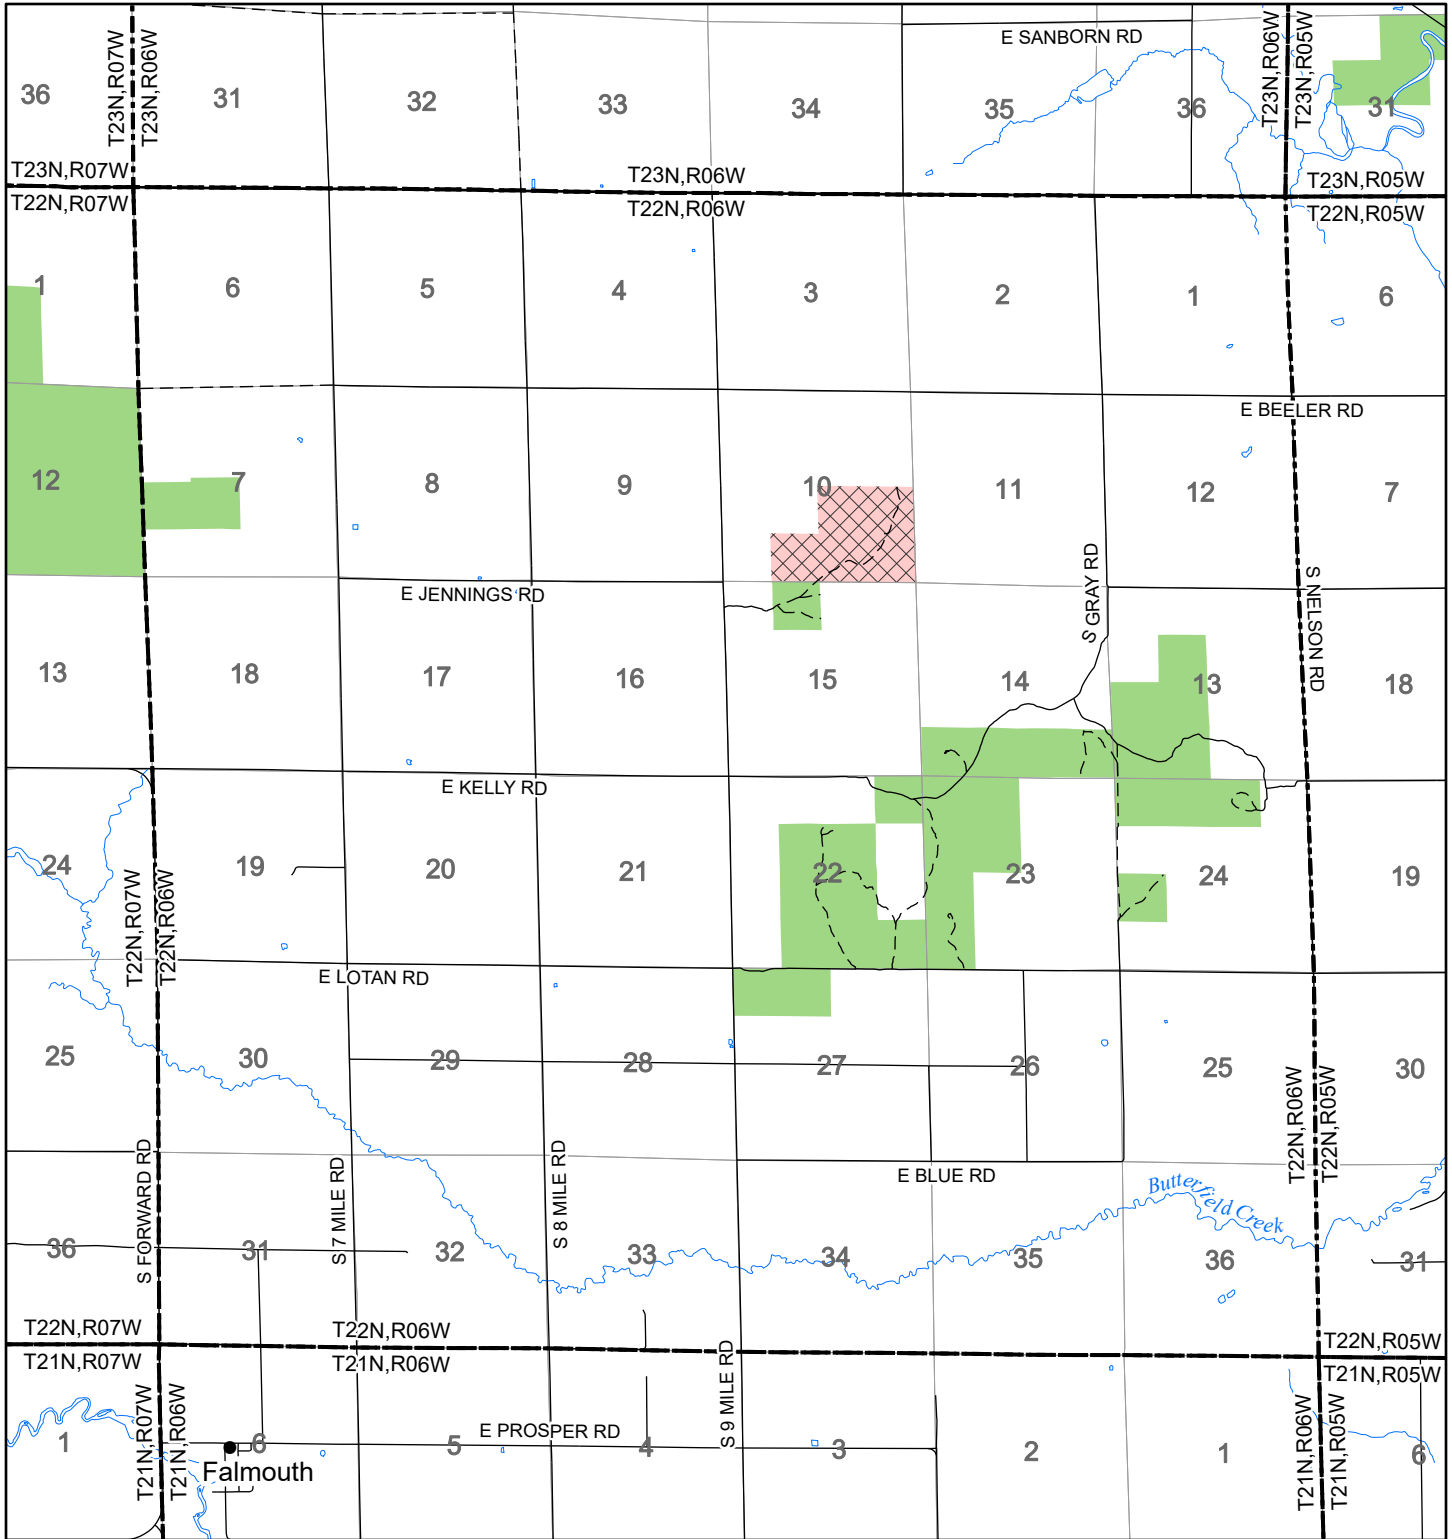

2022 Fuelwood Collection Map

T22N,R06W

MISSAUKEE CO.

- Open to Fuelwood Collection
- Open (Recently Closed Timber Sale)
- State land closed to fuelwood collection
- Snowmobile trail

Effective: April 1, 2022