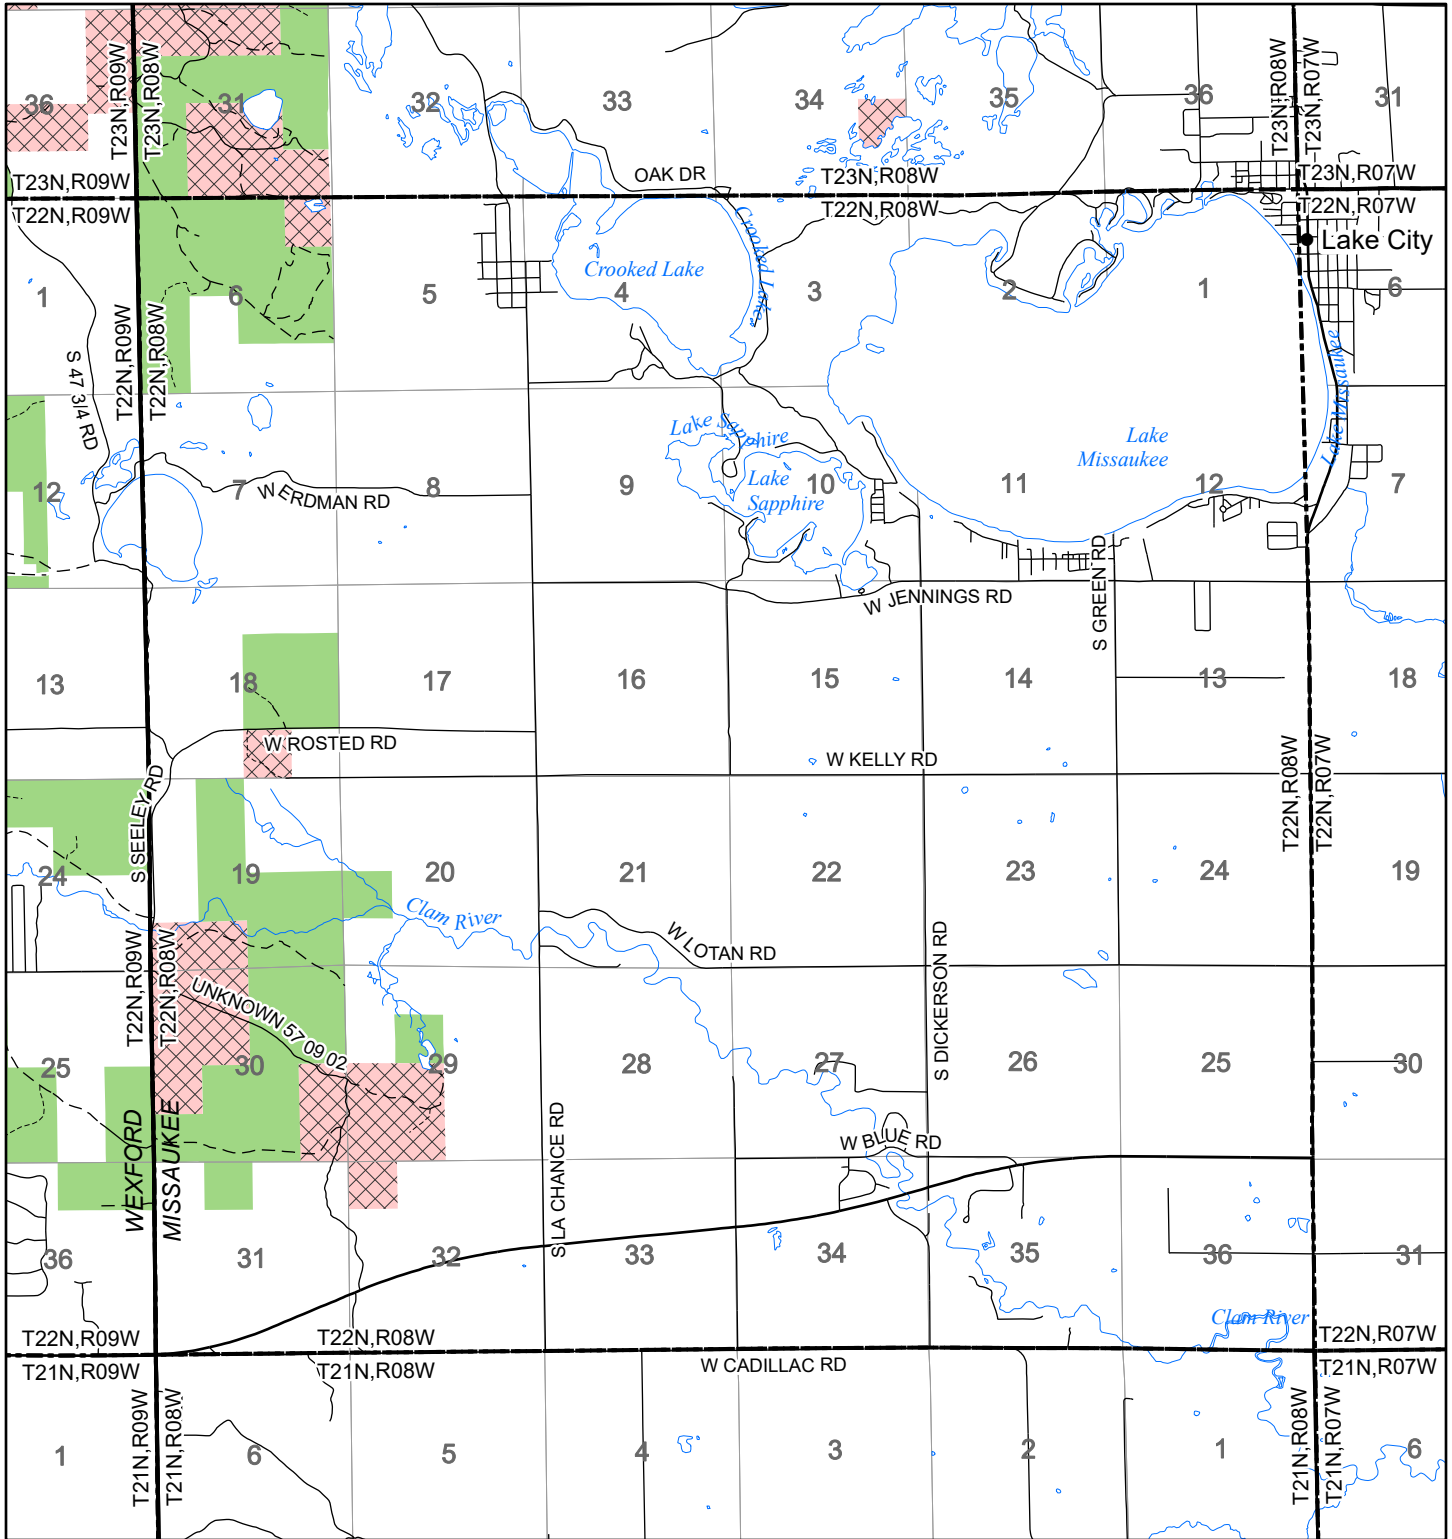

2022 Fuelwood Collection Map

T22N,R08W

MISSAUKEE CO.

- Open to Fuelwood Collection
- Open (Recently Closed Timber Sale)
- State land closed to fuelwood collection
- Snowmobile trail

Effective: April 1, 2022