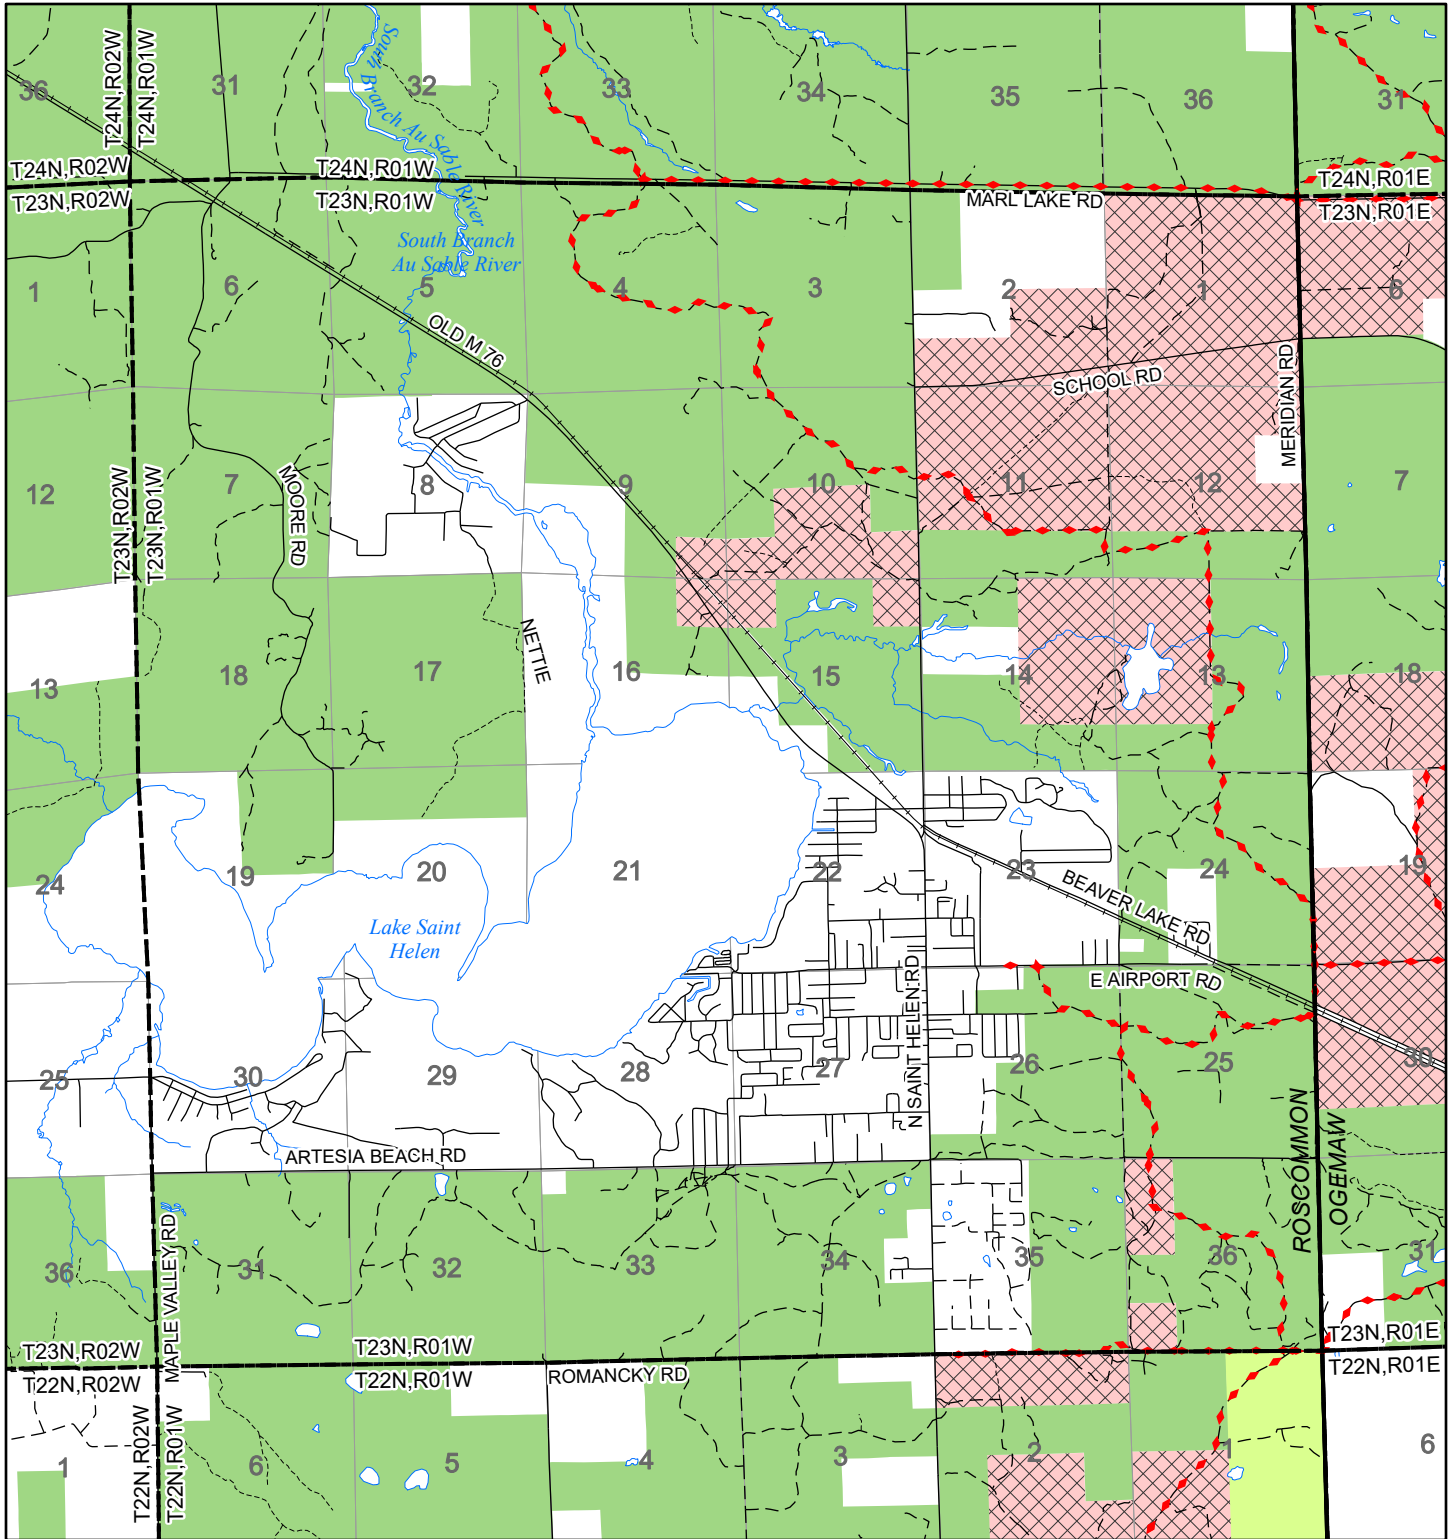

# 2022 Fuelwood Collection Map

## T23N,R01W

### ROSCOMMON CO.

- Open to Fuelwood Collection
- Open (Recently Closed Timber Sale)
- State land closed to fuelwood collection
- Snowmobile trail

Effective: April 1, 2022