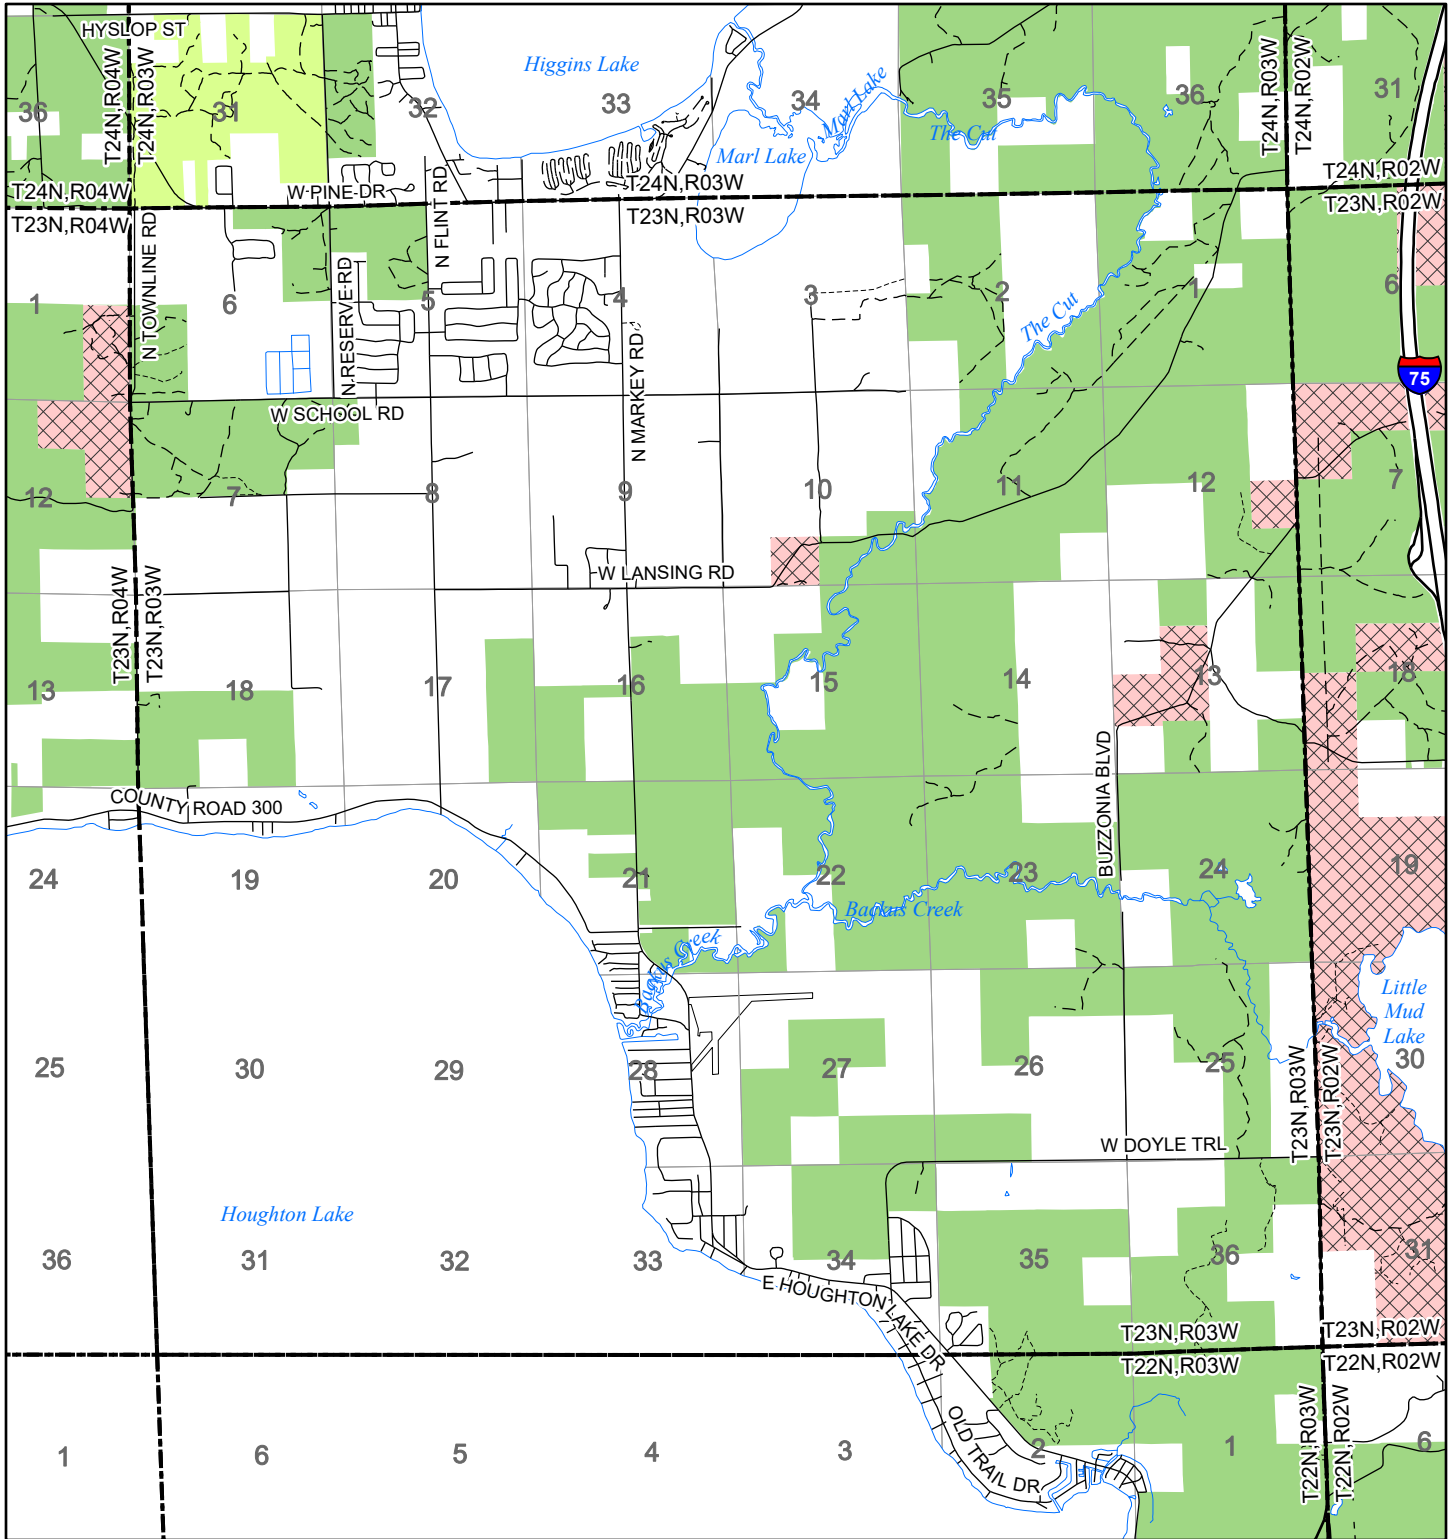

# 2022 Fuelwood Collection Map

## T23N,R03W

### ROSCOMMON CO.

- Open to Fuelwood Collection
- Open (Recently Closed Timber Sale)
- State land closed to fuelwood collection
- Snowmobile trail

Effective: April 1, 2022