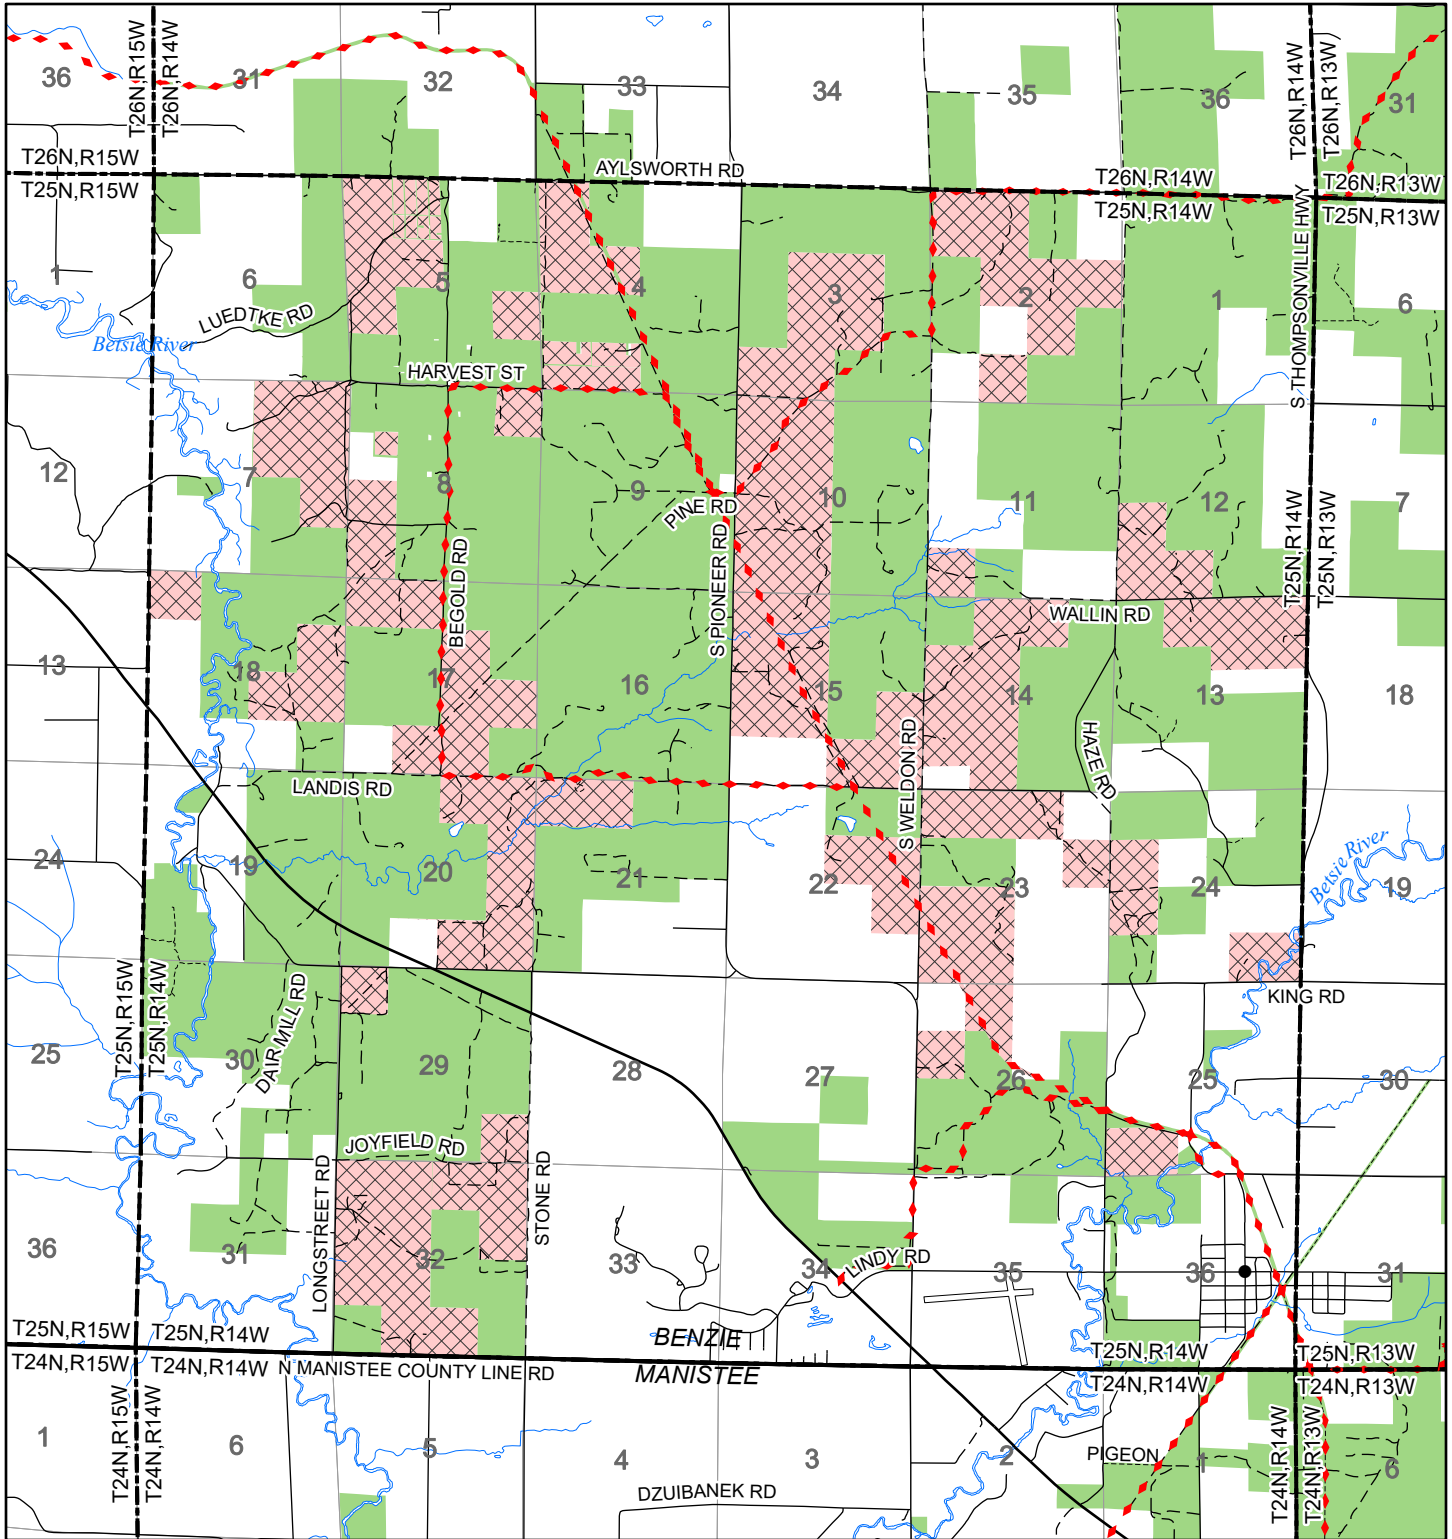

# 2022 Fuelwood Collection Map

## T25N,R14W

### BENZIE CO.

- Open to Fuelwood Collection
- Open (Recently Closed Timber Sale)
- State land closed to fuelwood collection
- Snowmobile trail

Effective: April 1, 2022