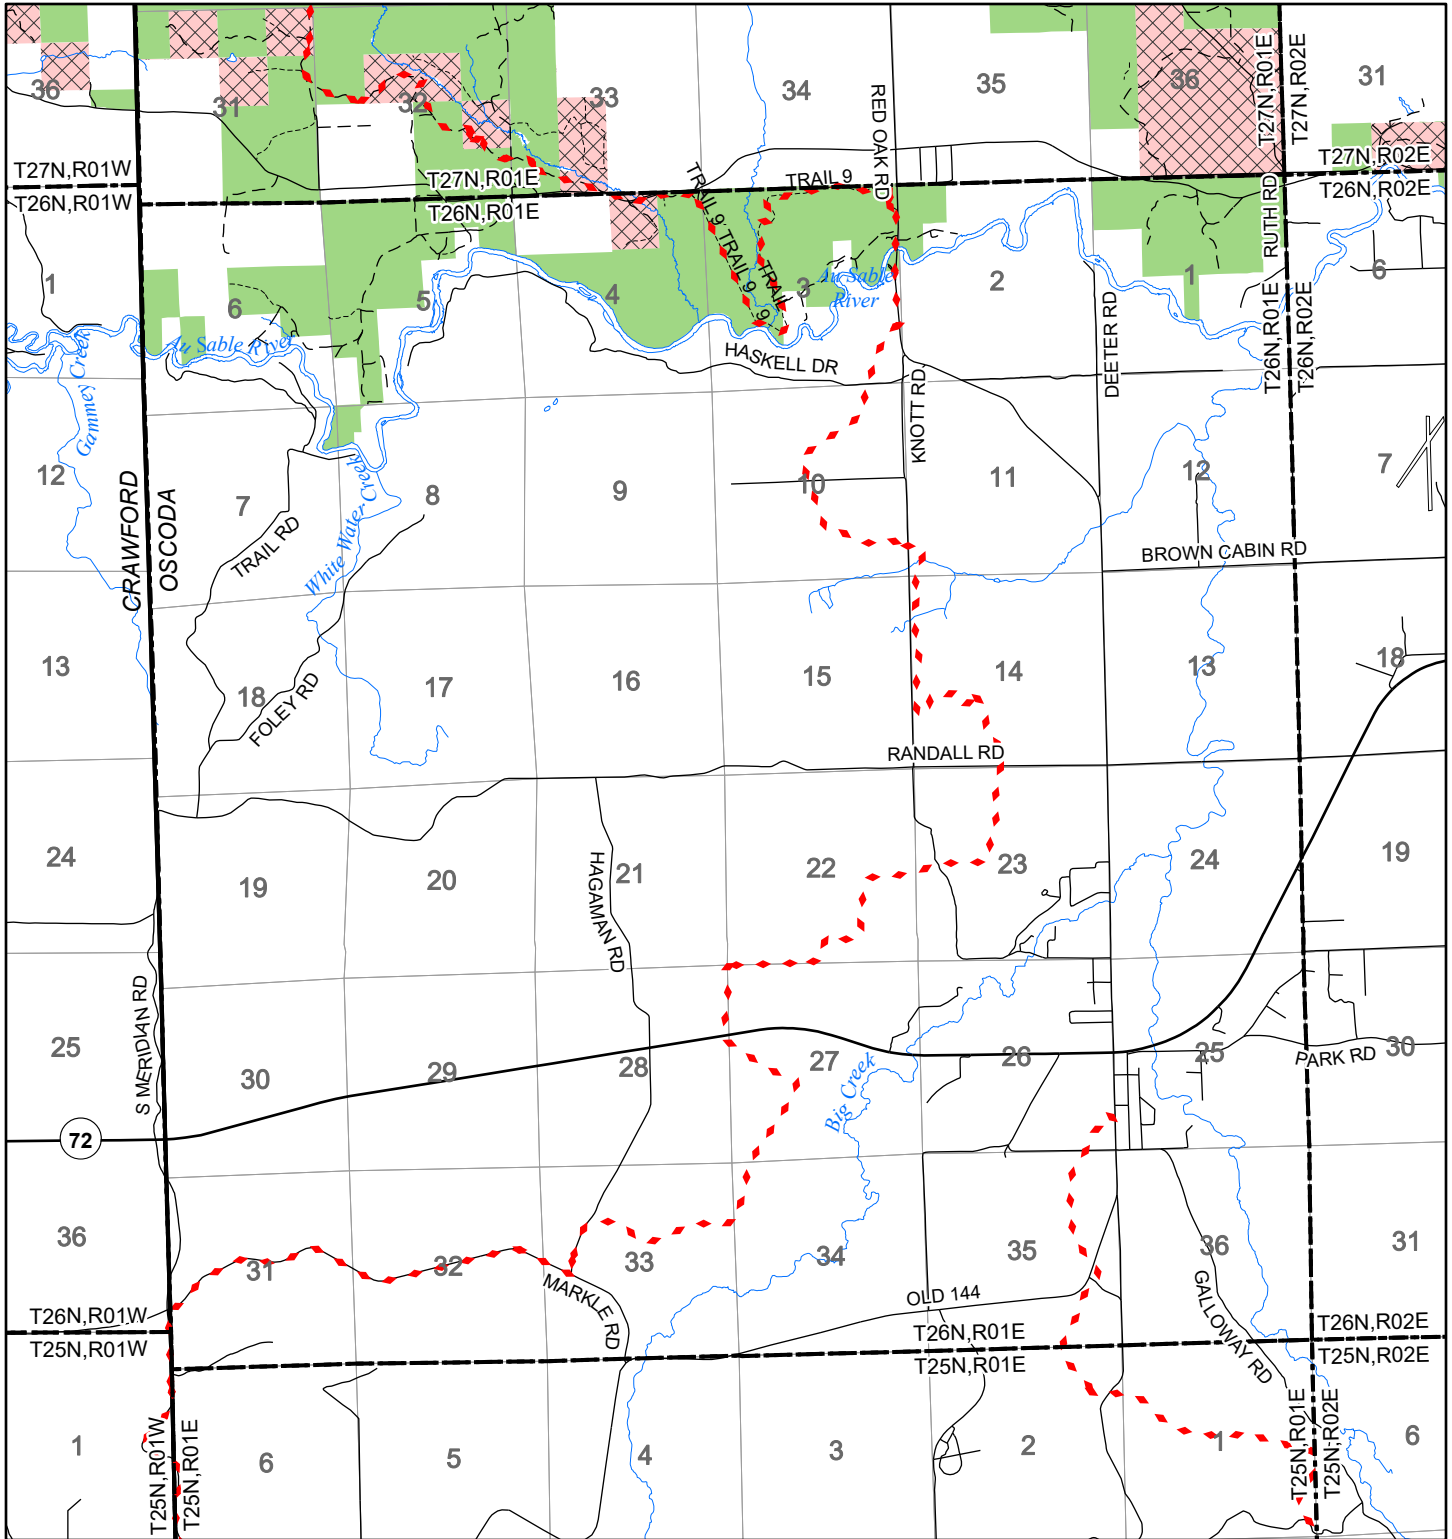

2022 Fuelwood Collection Map

T26N,R01E

OSCODA CO.

- Open to Fuelwood Collection
- Open (Recently Closed Timber Sale)
- State land closed to fuelwood collection
- Snowmobile trail

Effective: April 1, 2022