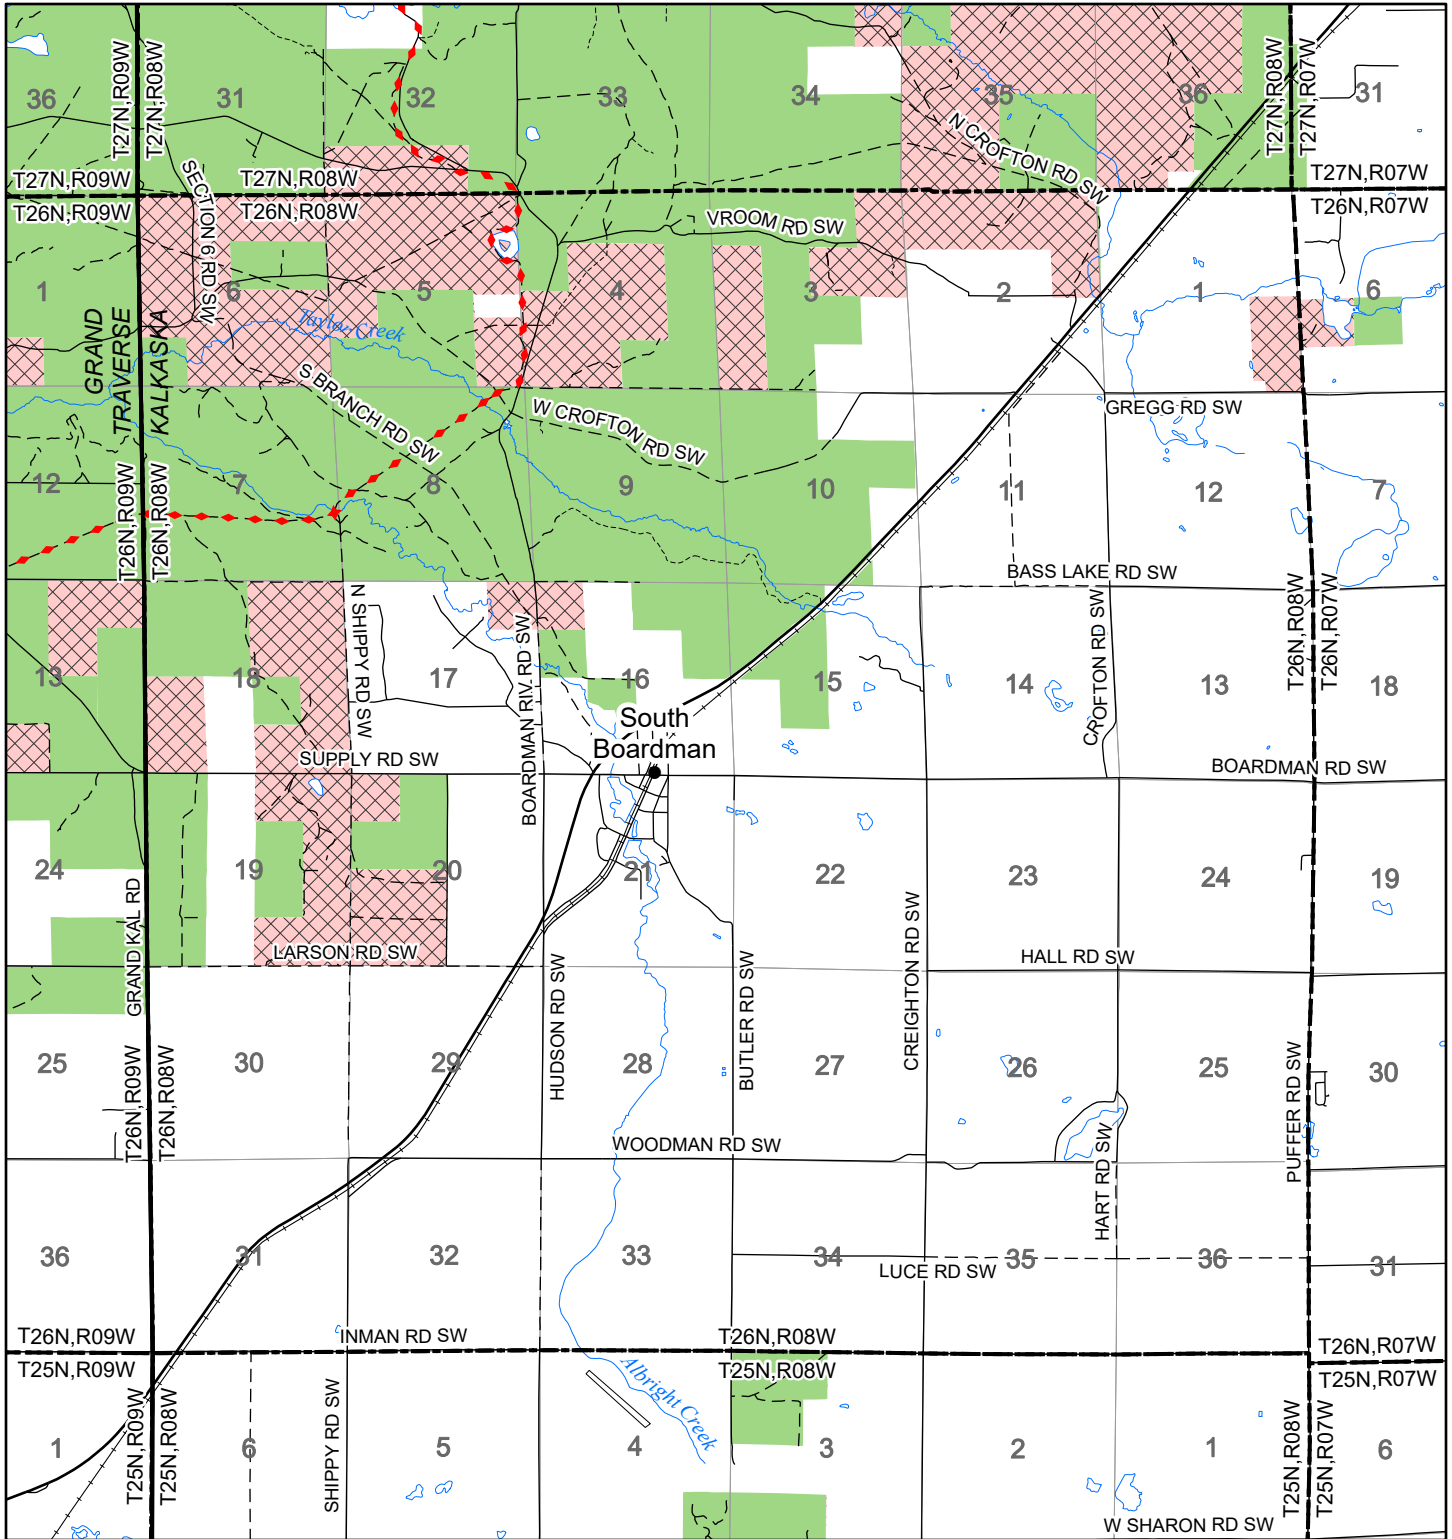

2022 Fuelwood Collection Map

T26N,R08W

KALKASKA CO.

- Open to Fuelwood Collection
- Open (Recently Closed Timber Sale)
- State land closed to fuelwood collection
- Snowmobile trail

Effective: April 1, 2022