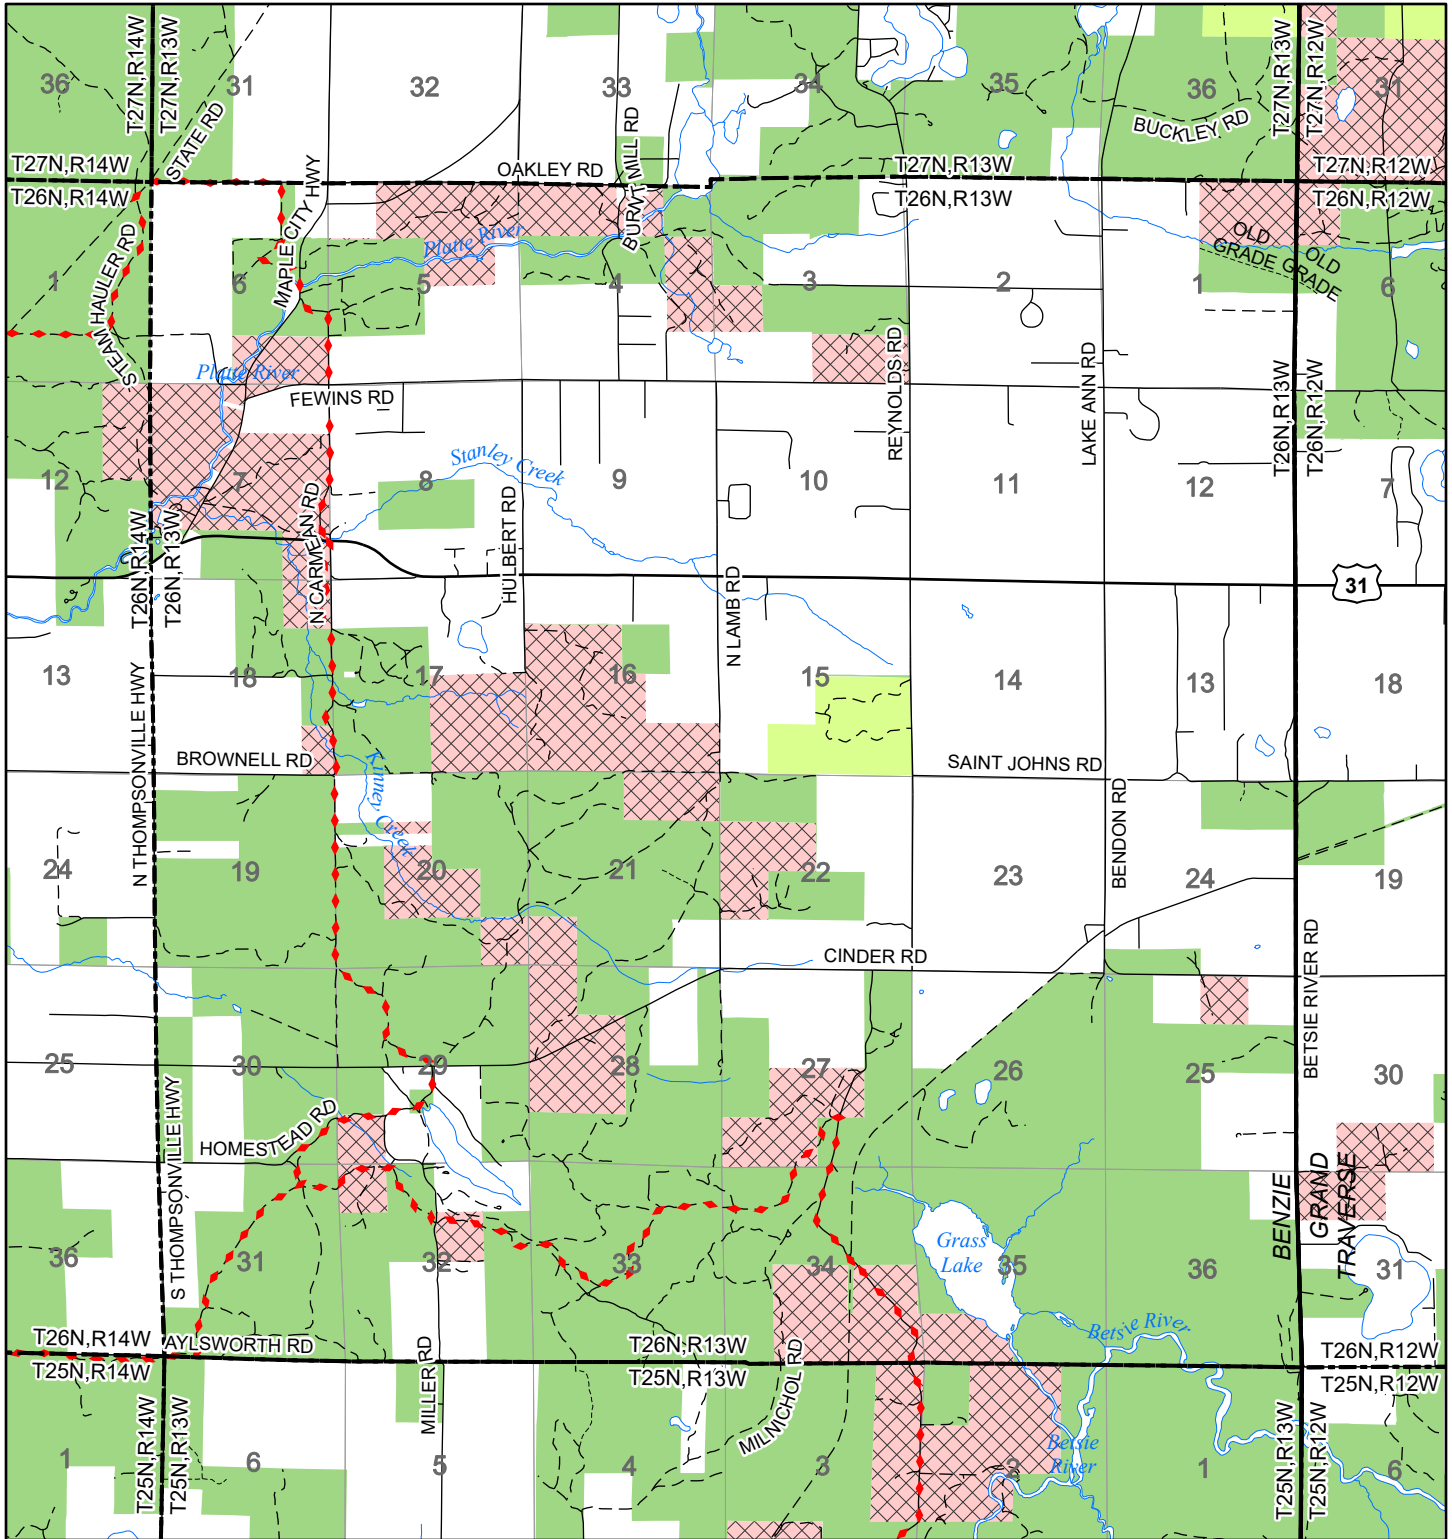

2022 Fuelwood Collection Map

T26N,R13W

BENZIE CO.

- Open to Fuelwood Collection
- Open (Recently Closed Timber Sale)
- State land closed to fuelwood collection
- Snowmobile trail

Effective: April 1, 2022