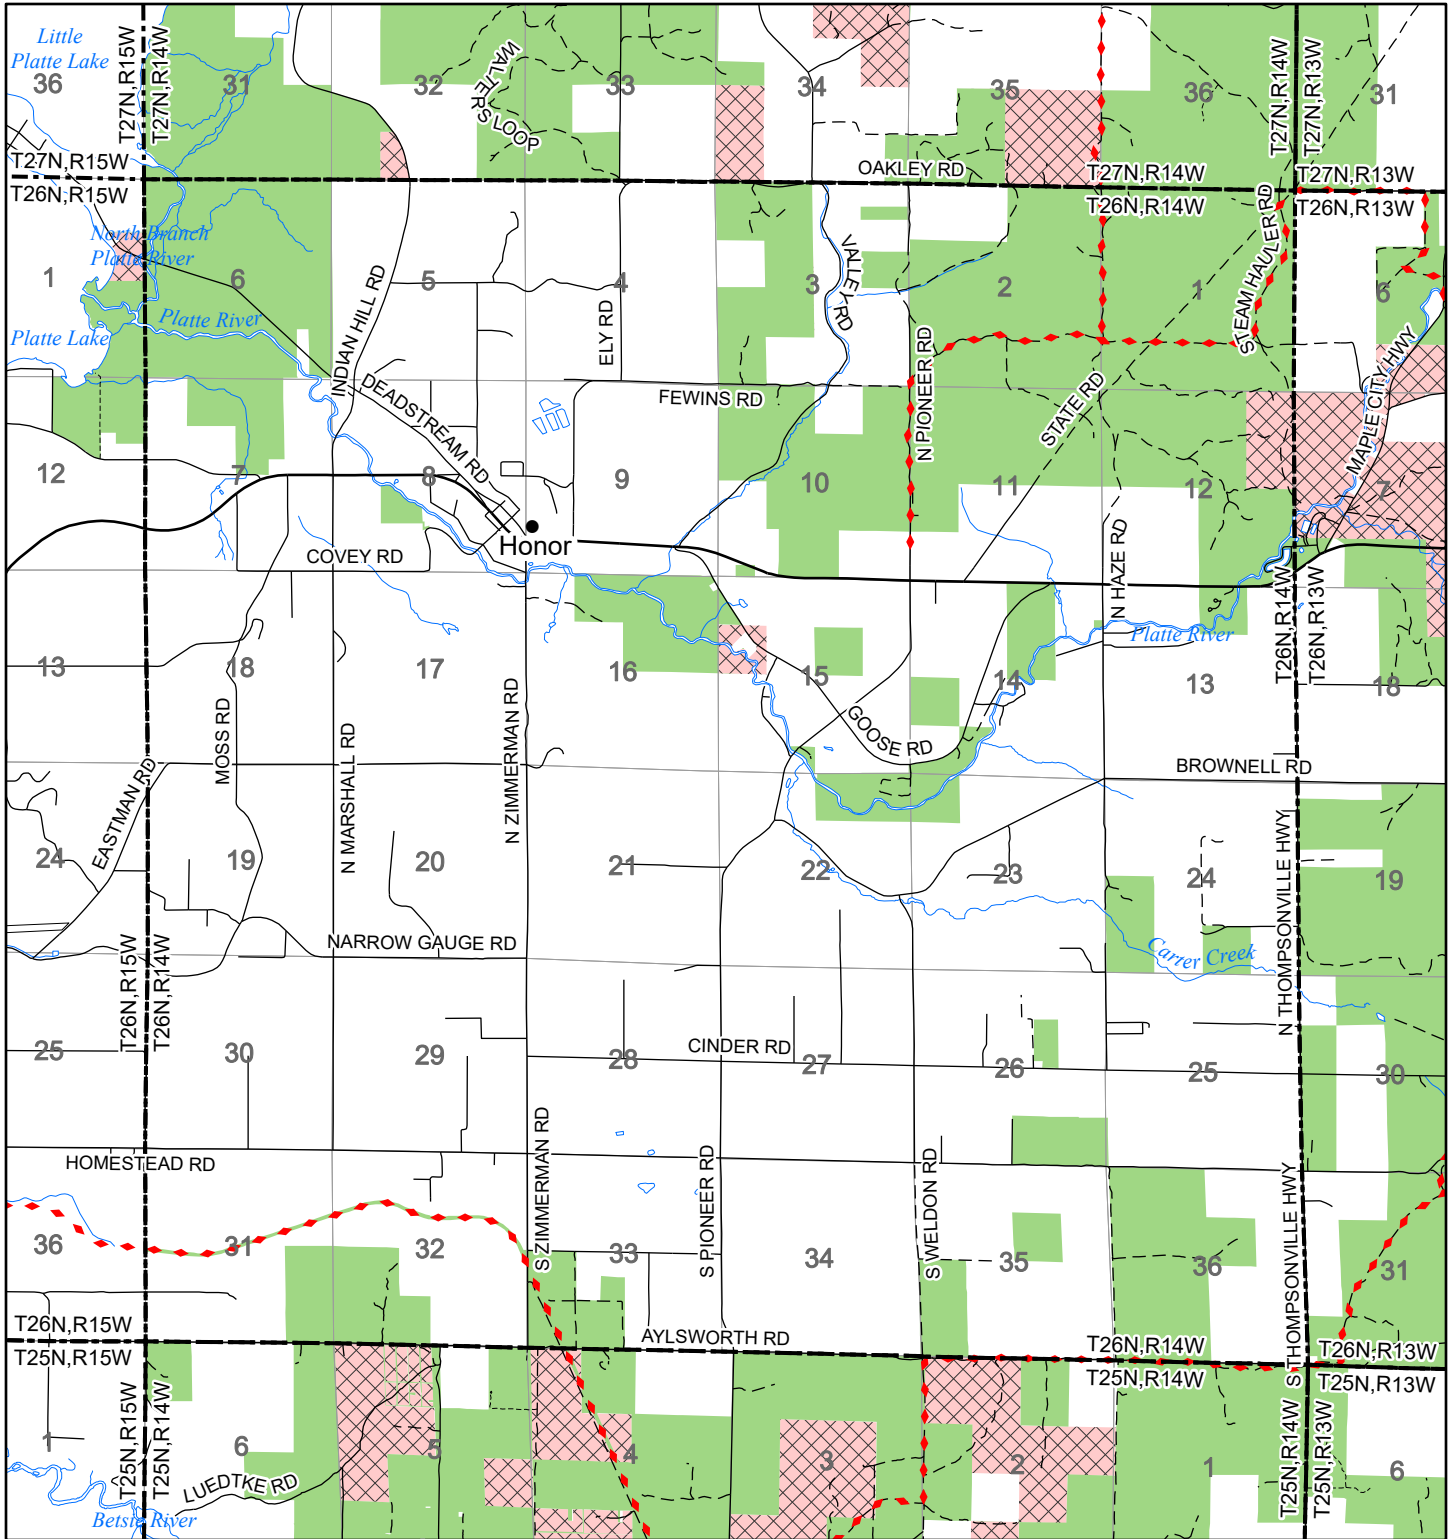

2022 Fuelwood Collection Map

T26N,R14W

BENZIE CO.

- Open to Fuelwood Collection
- Open (Recently Closed Timber Sale)
- State land closed to fuelwood collection
- Snowmobile trail

Effective: April 1, 2022