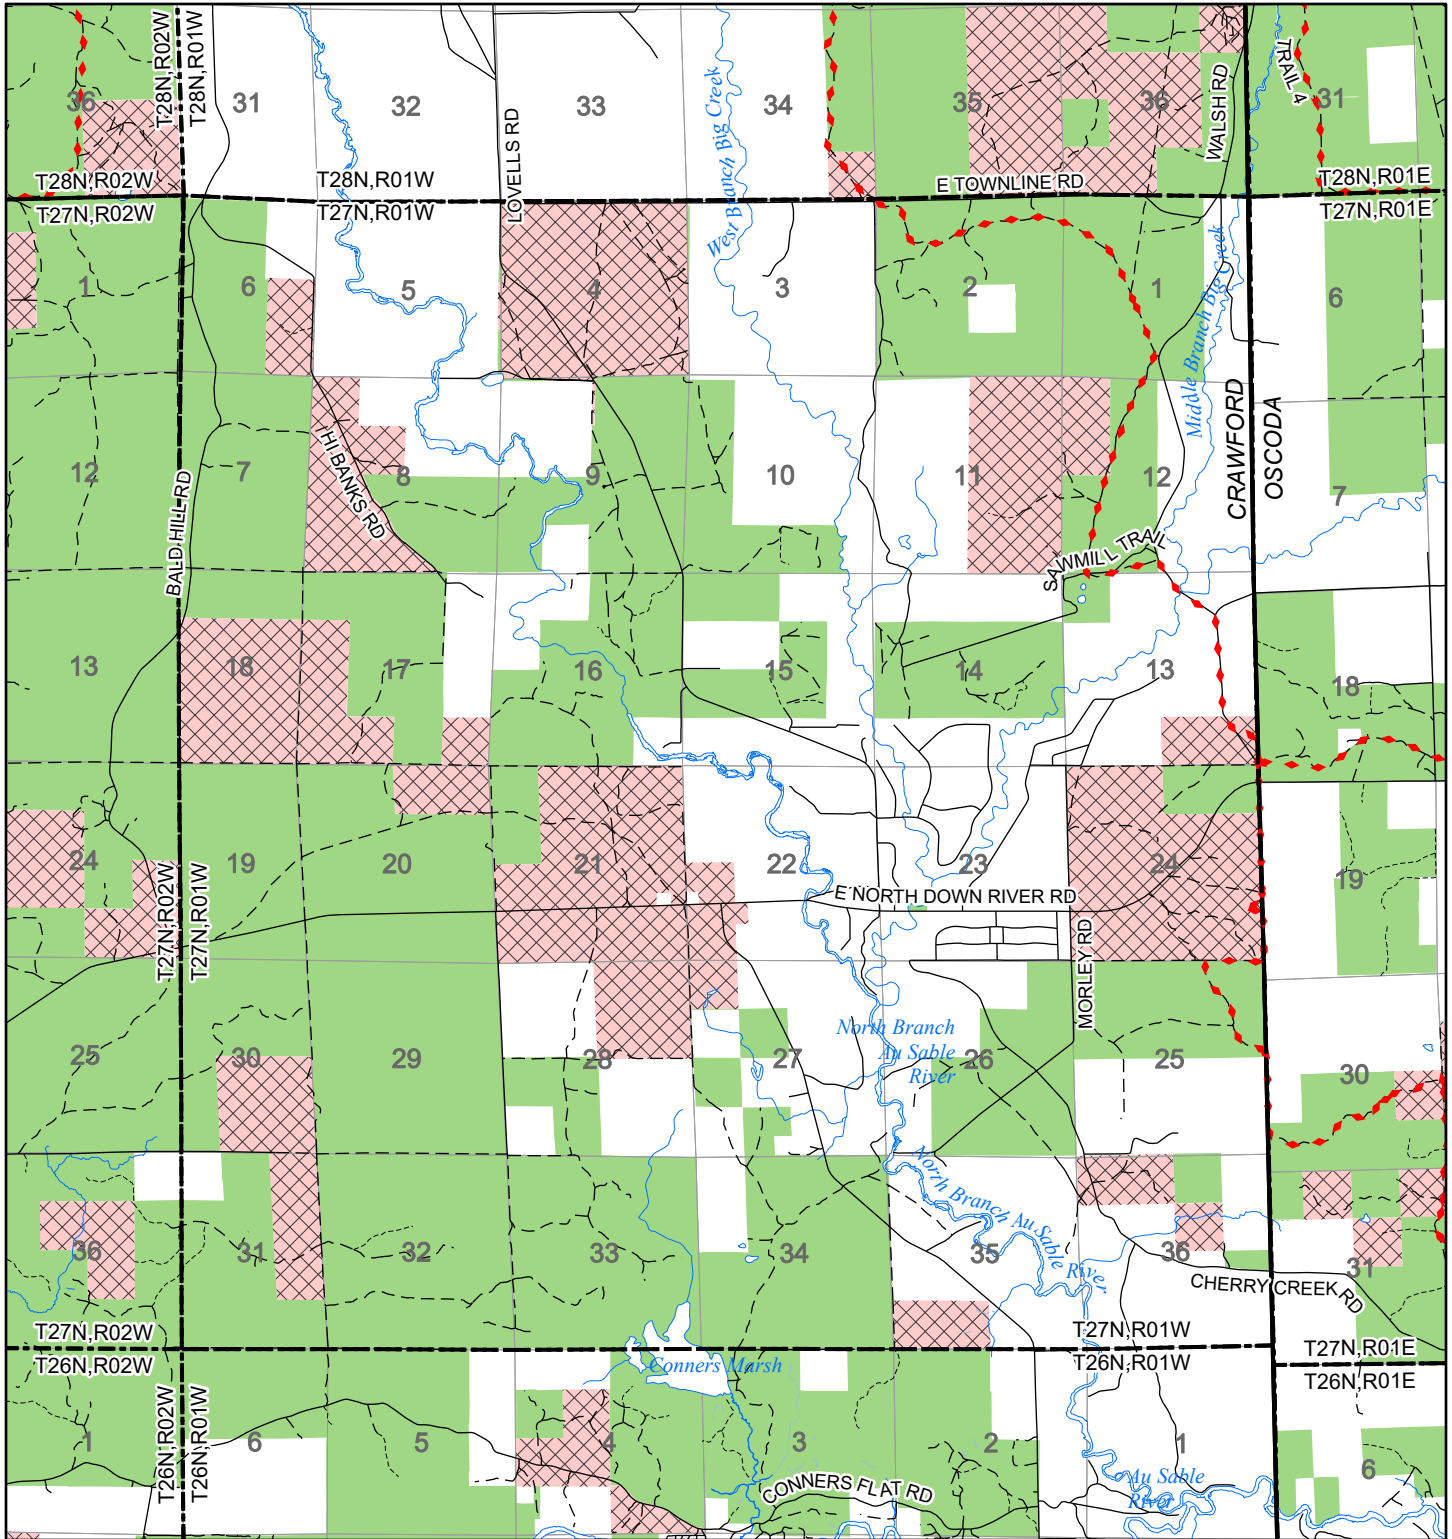

2022 Fuelwood Collection Map

T27N,R01W

CRAWFORD CO.

- Open to Fuelwood Collection
- Open (Recently Closed Timber Sale)
- State land closed to fuelwood collection
- Snowmobile trail

Effective: April 1, 2022