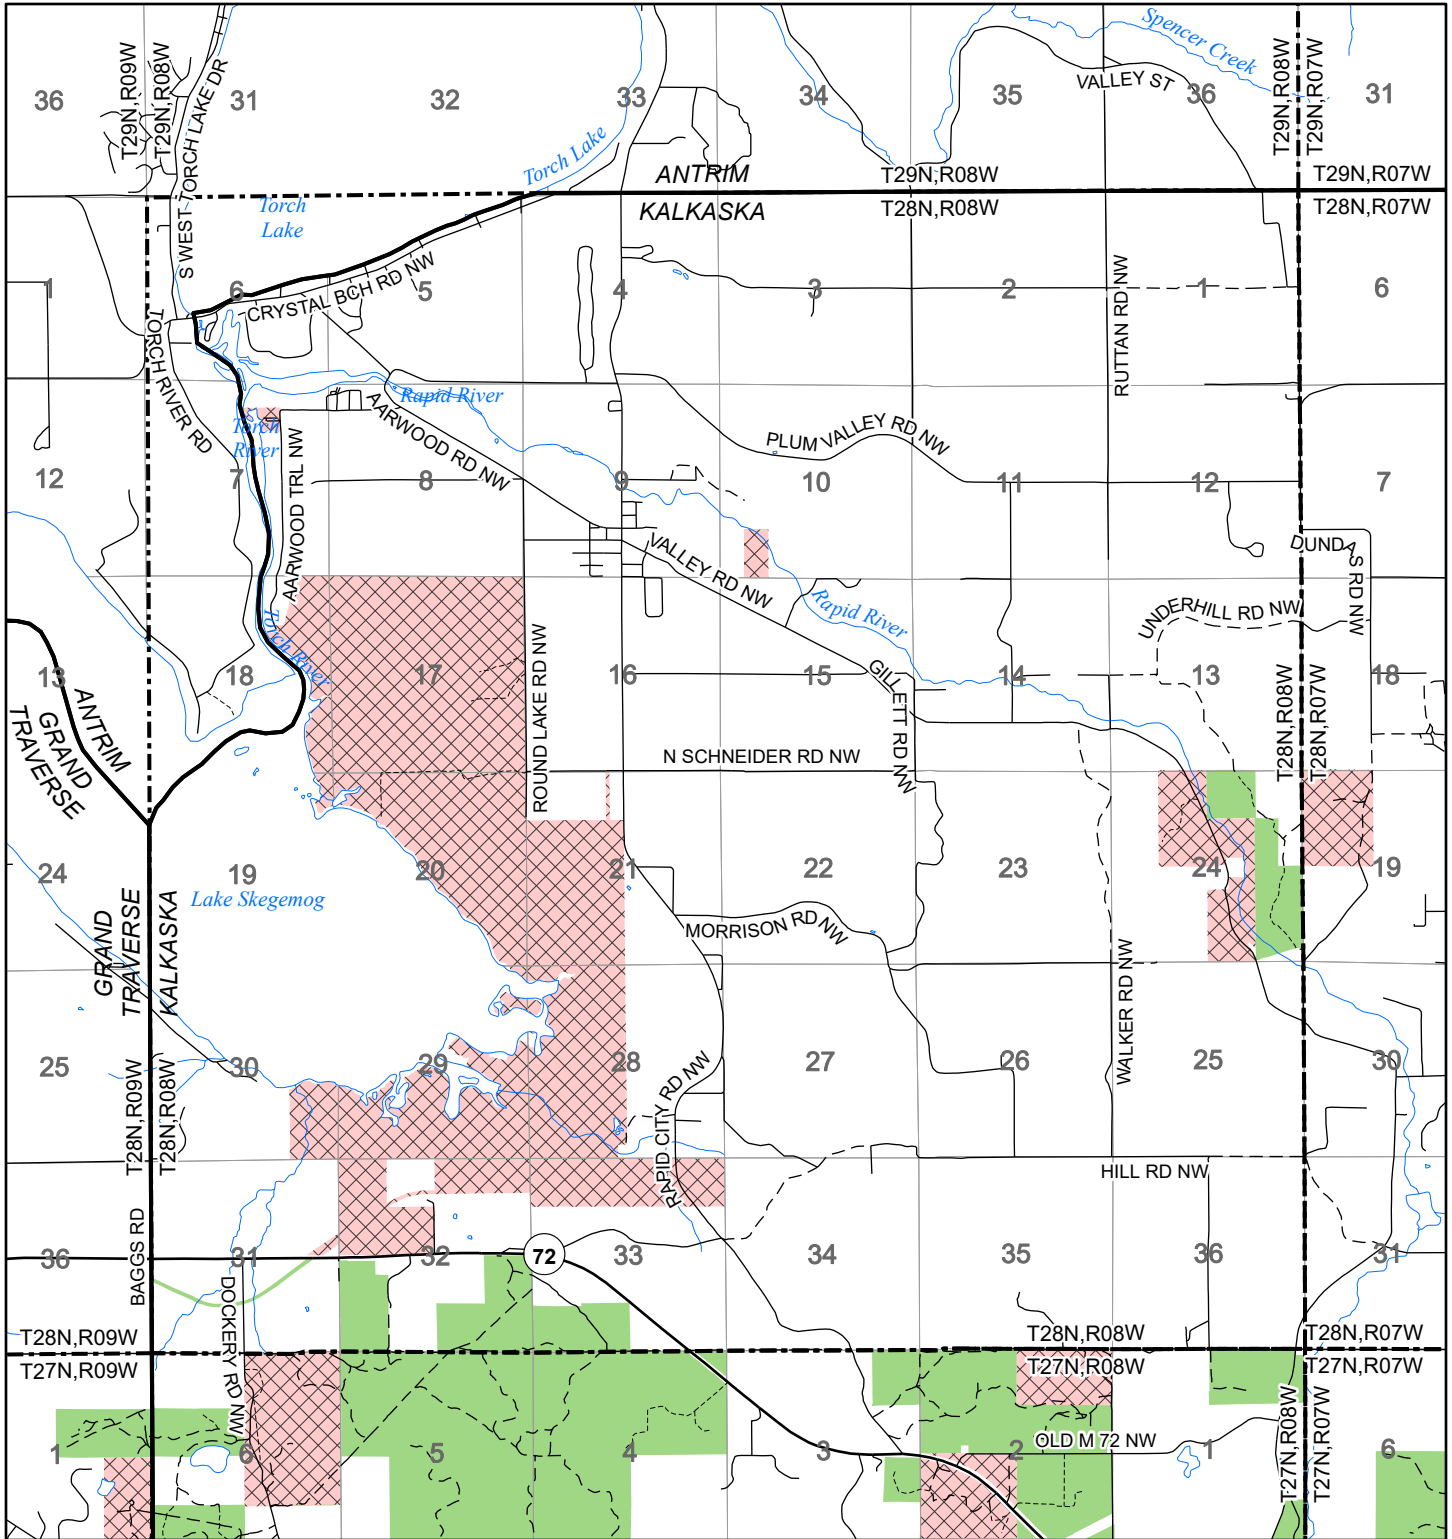

2022 Fuelwood Collection Map

T28N,R08W

KALKASKA CO.

- Open to Fuelwood Collection
- Open (Recently Closed Timber Sale)
- State land closed to fuelwood collection
- Snowmobile trail

Effective: April 1, 2022