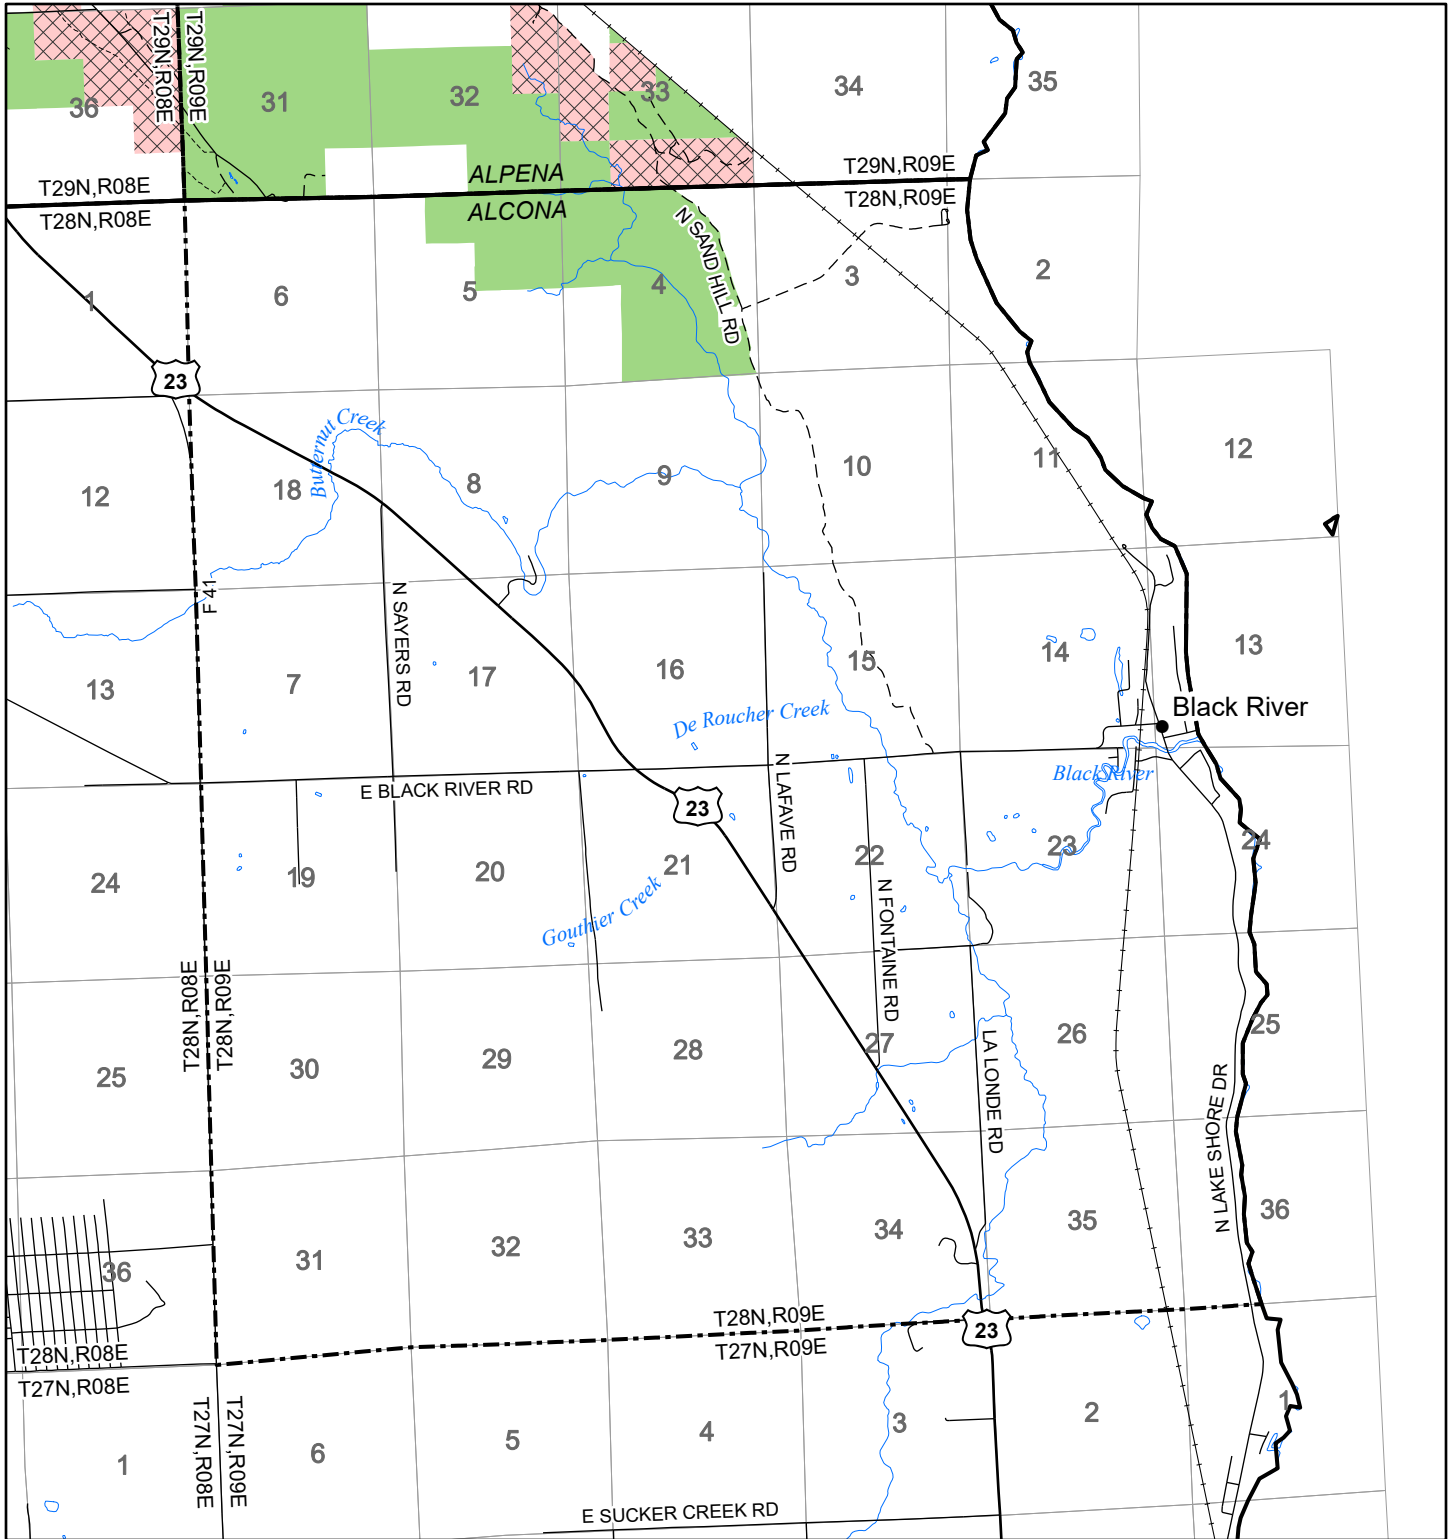

# 2022 Fuelwood Collection Map

## T28N,R09E

### ALCONA CO.

- Open to Fuelwood Collection
- Open (Recently Closed Timber Sale)
- State land closed to fuelwood collection
- Snowmobile trail

Effective: April 1, 2022