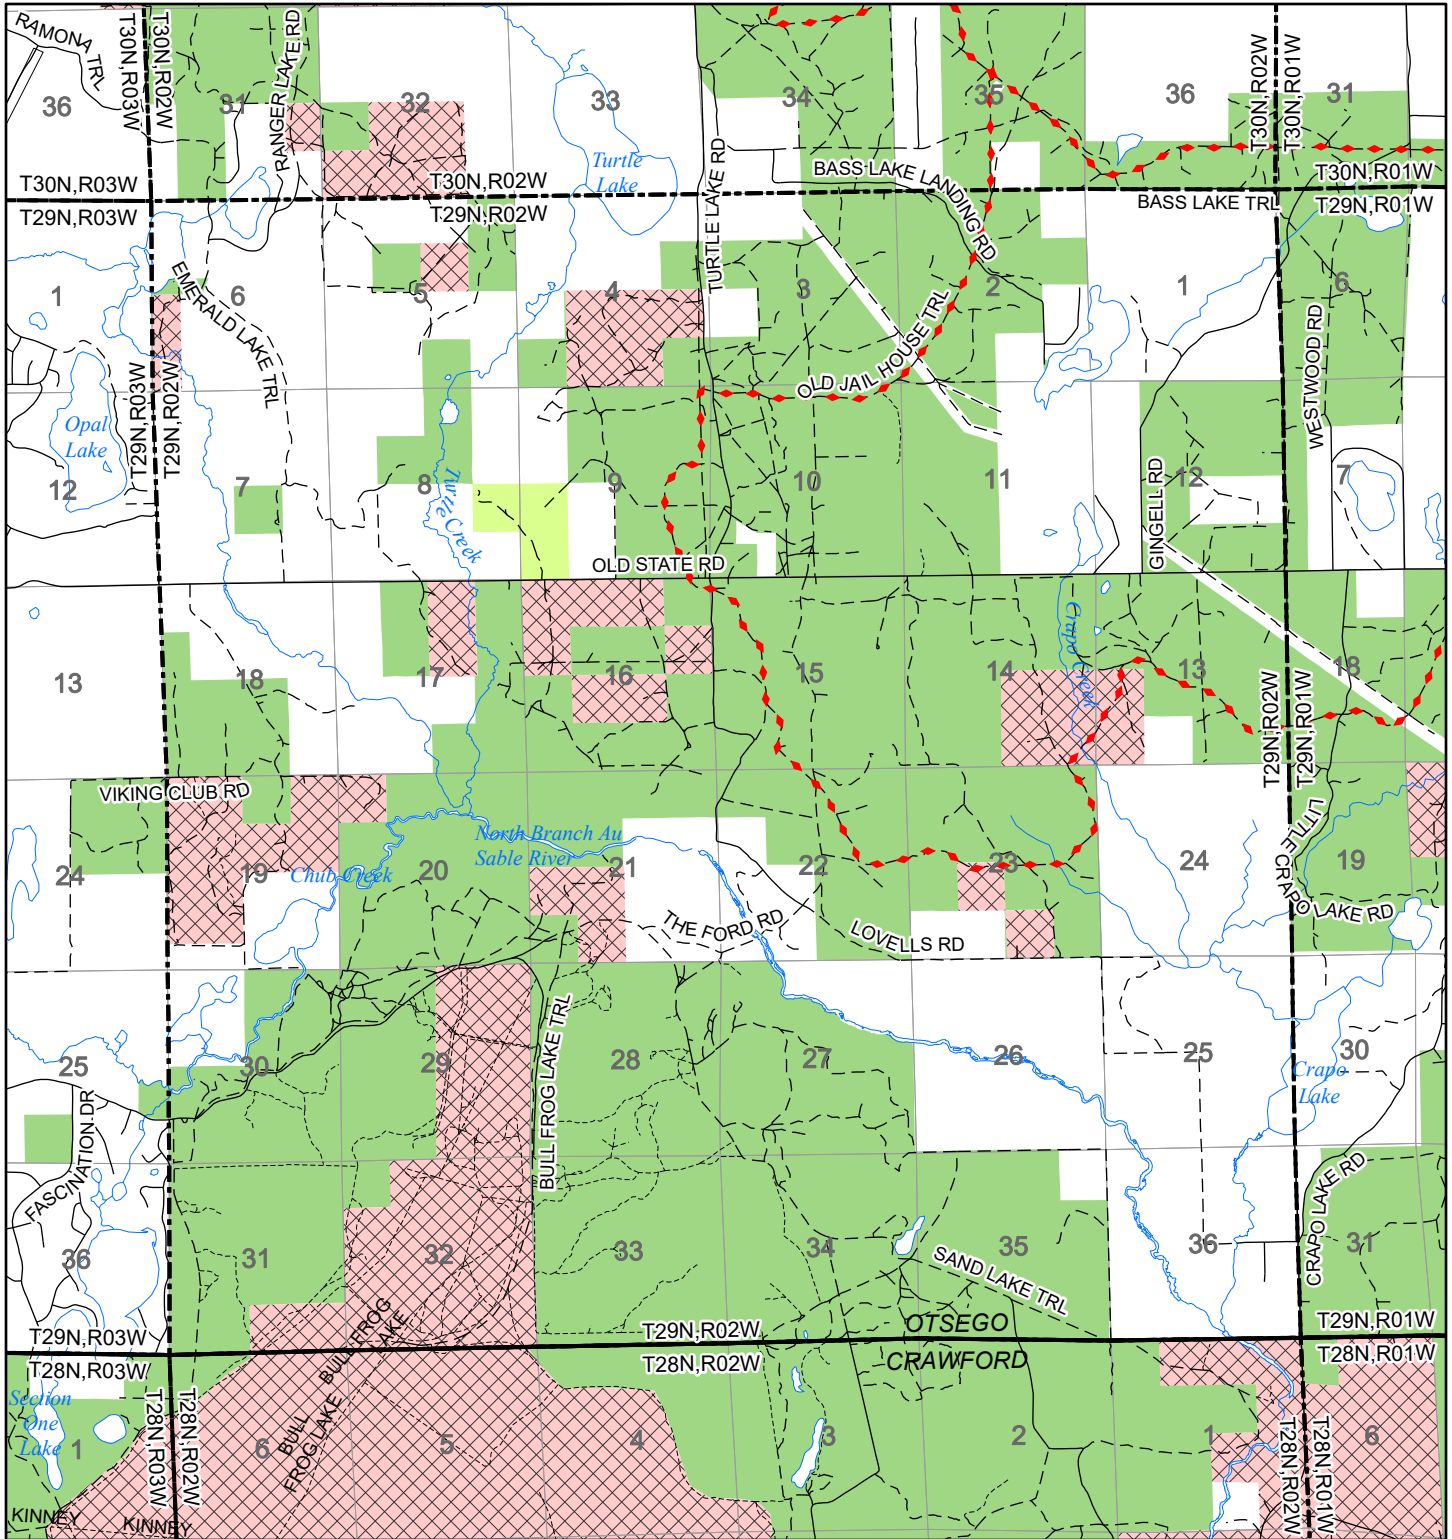

# 2022 Fuelwood Collection Map

## T29N,R02W

### OTSEGO CO.

- Open to Fuelwood Collection
- Open (Recently Closed Timber Sale)
- State land closed to fuelwood collection
- Snowmobile trail

Effective: April 1, 2022