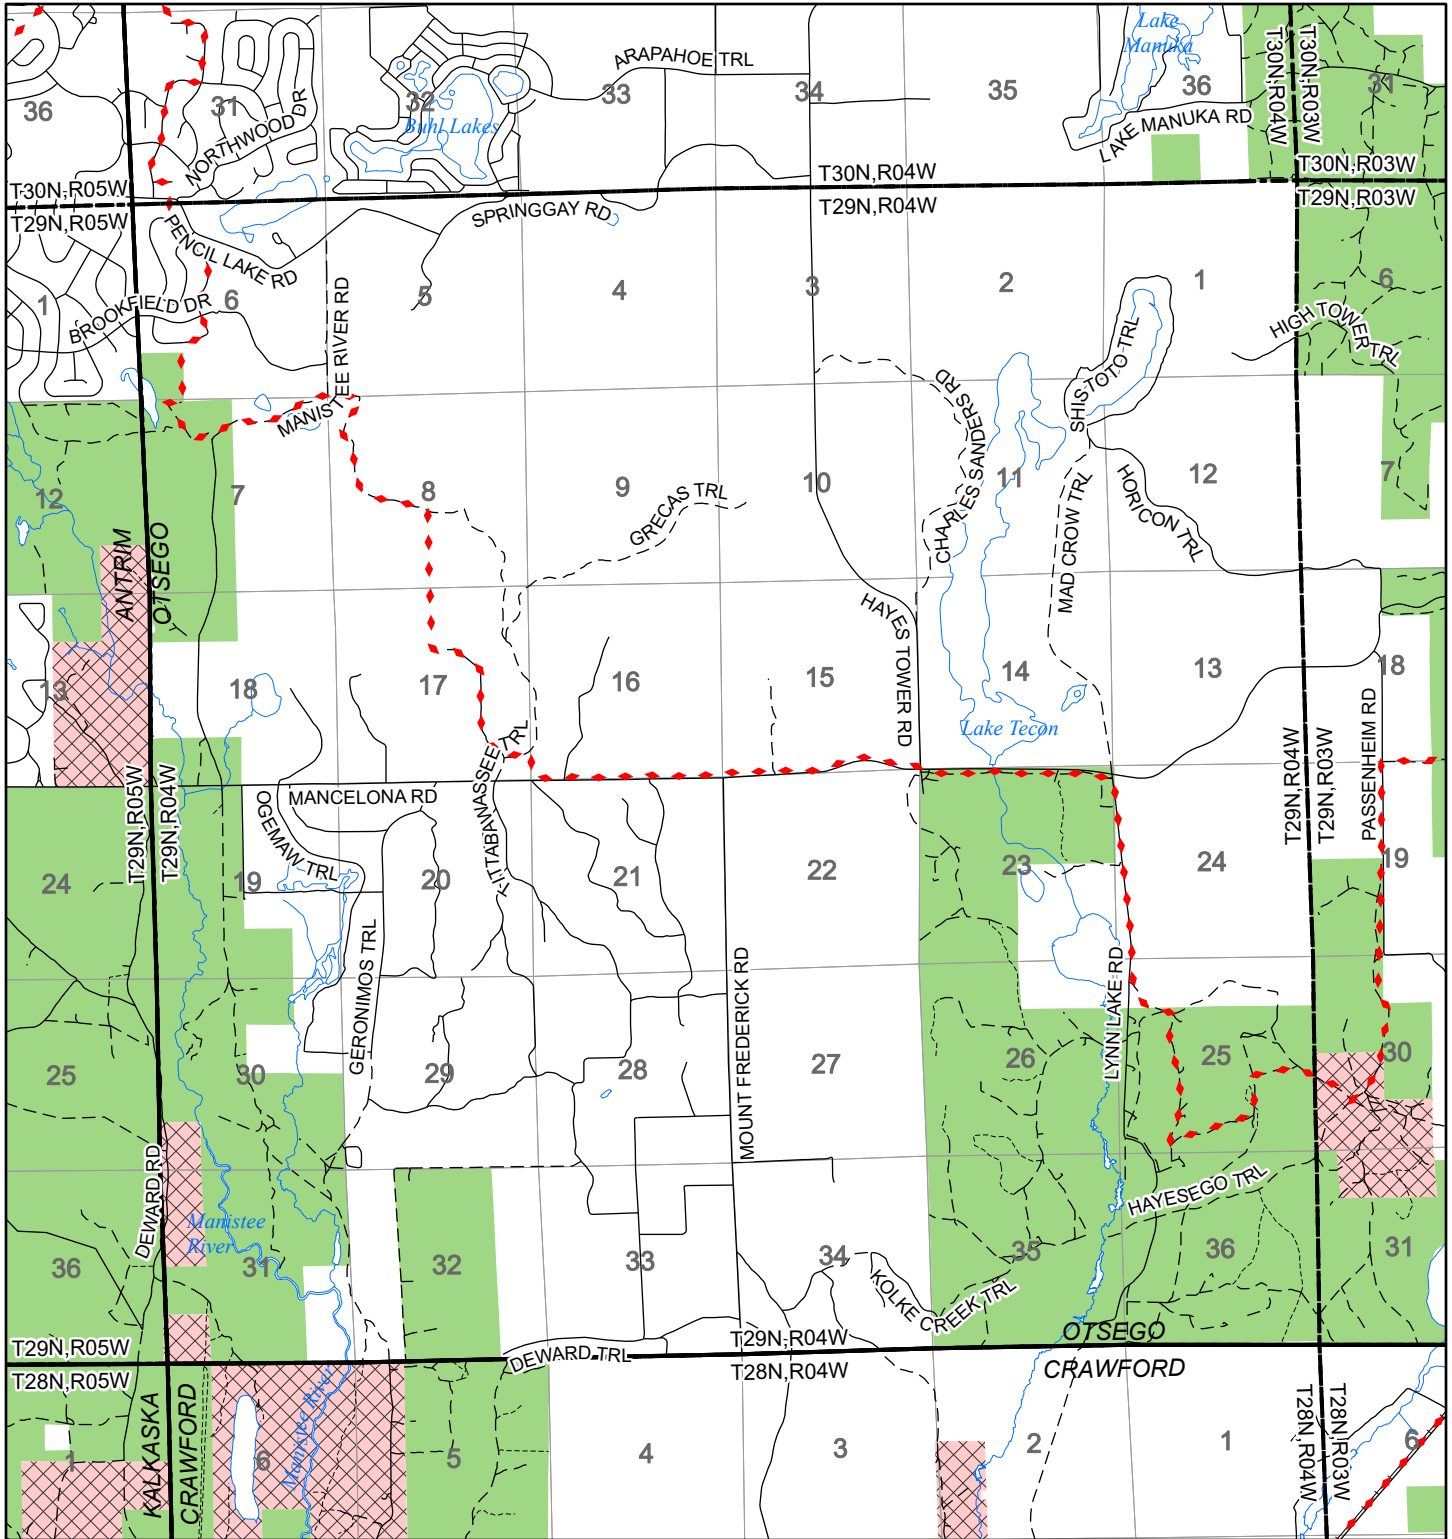

# 2022 Fuelwood Collection Map

## T29N,R04W

### OTSEGO CO.

- Open to Fuelwood Collection
- Open (Recently Closed Timber Sale)
- State land closed to fuelwood collection
- Snowmobile trail

Effective: April 1, 2022