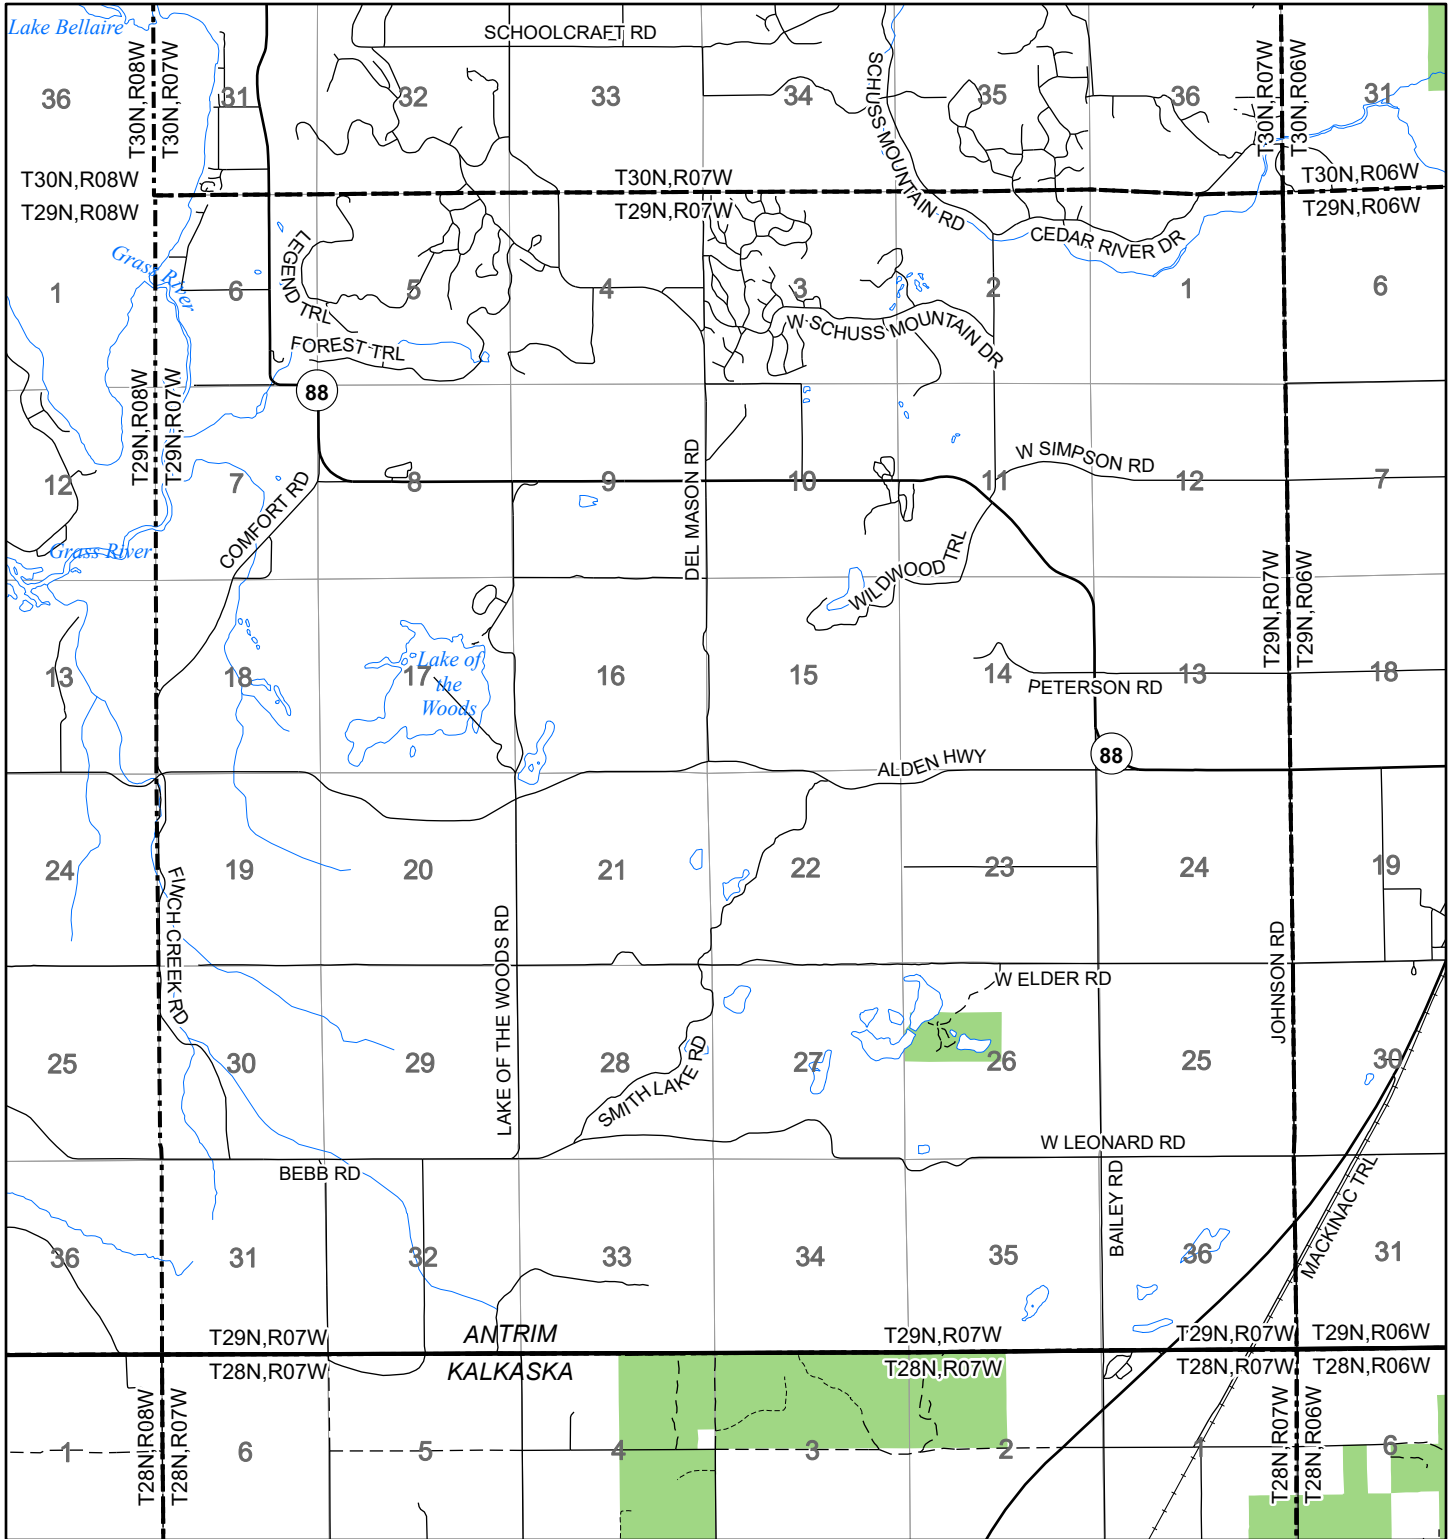

2022 Fuelwood Collection Map

T29N,R07W

ANTRIM CO.

- Open to Fuelwood Collection
- Open (Recently Closed Timber Sale)
- State land closed to fuelwood collection
- Snowmobile trail

Effective: April 1, 2022