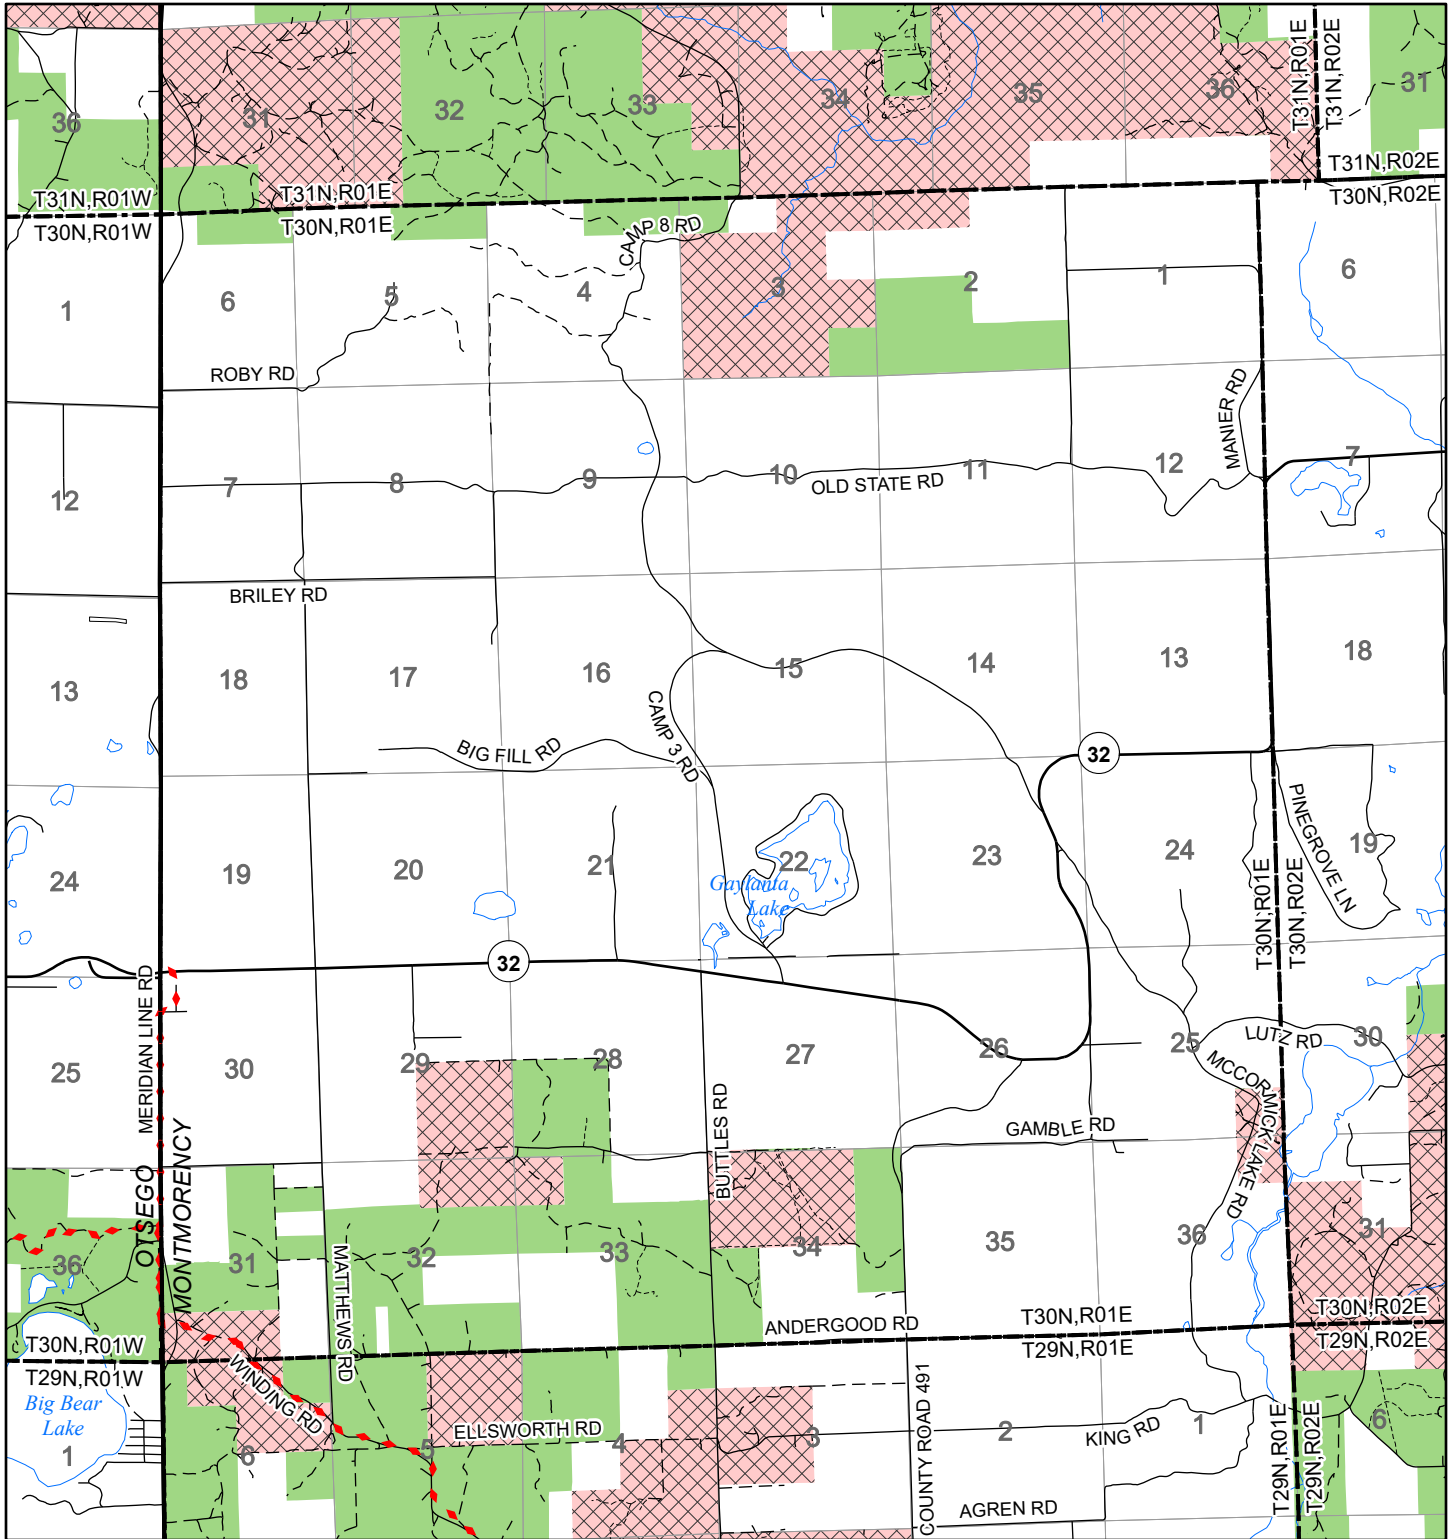

2022 Fuelwood Collection Map

T30N,R01E

MONTMORENCY CO.

- Open to Fuelwood Collection
- Open (Recently Closed Timber Sale)
- State land closed to fuelwood collection
- Snowmobile trail

Effective: April 1, 2022