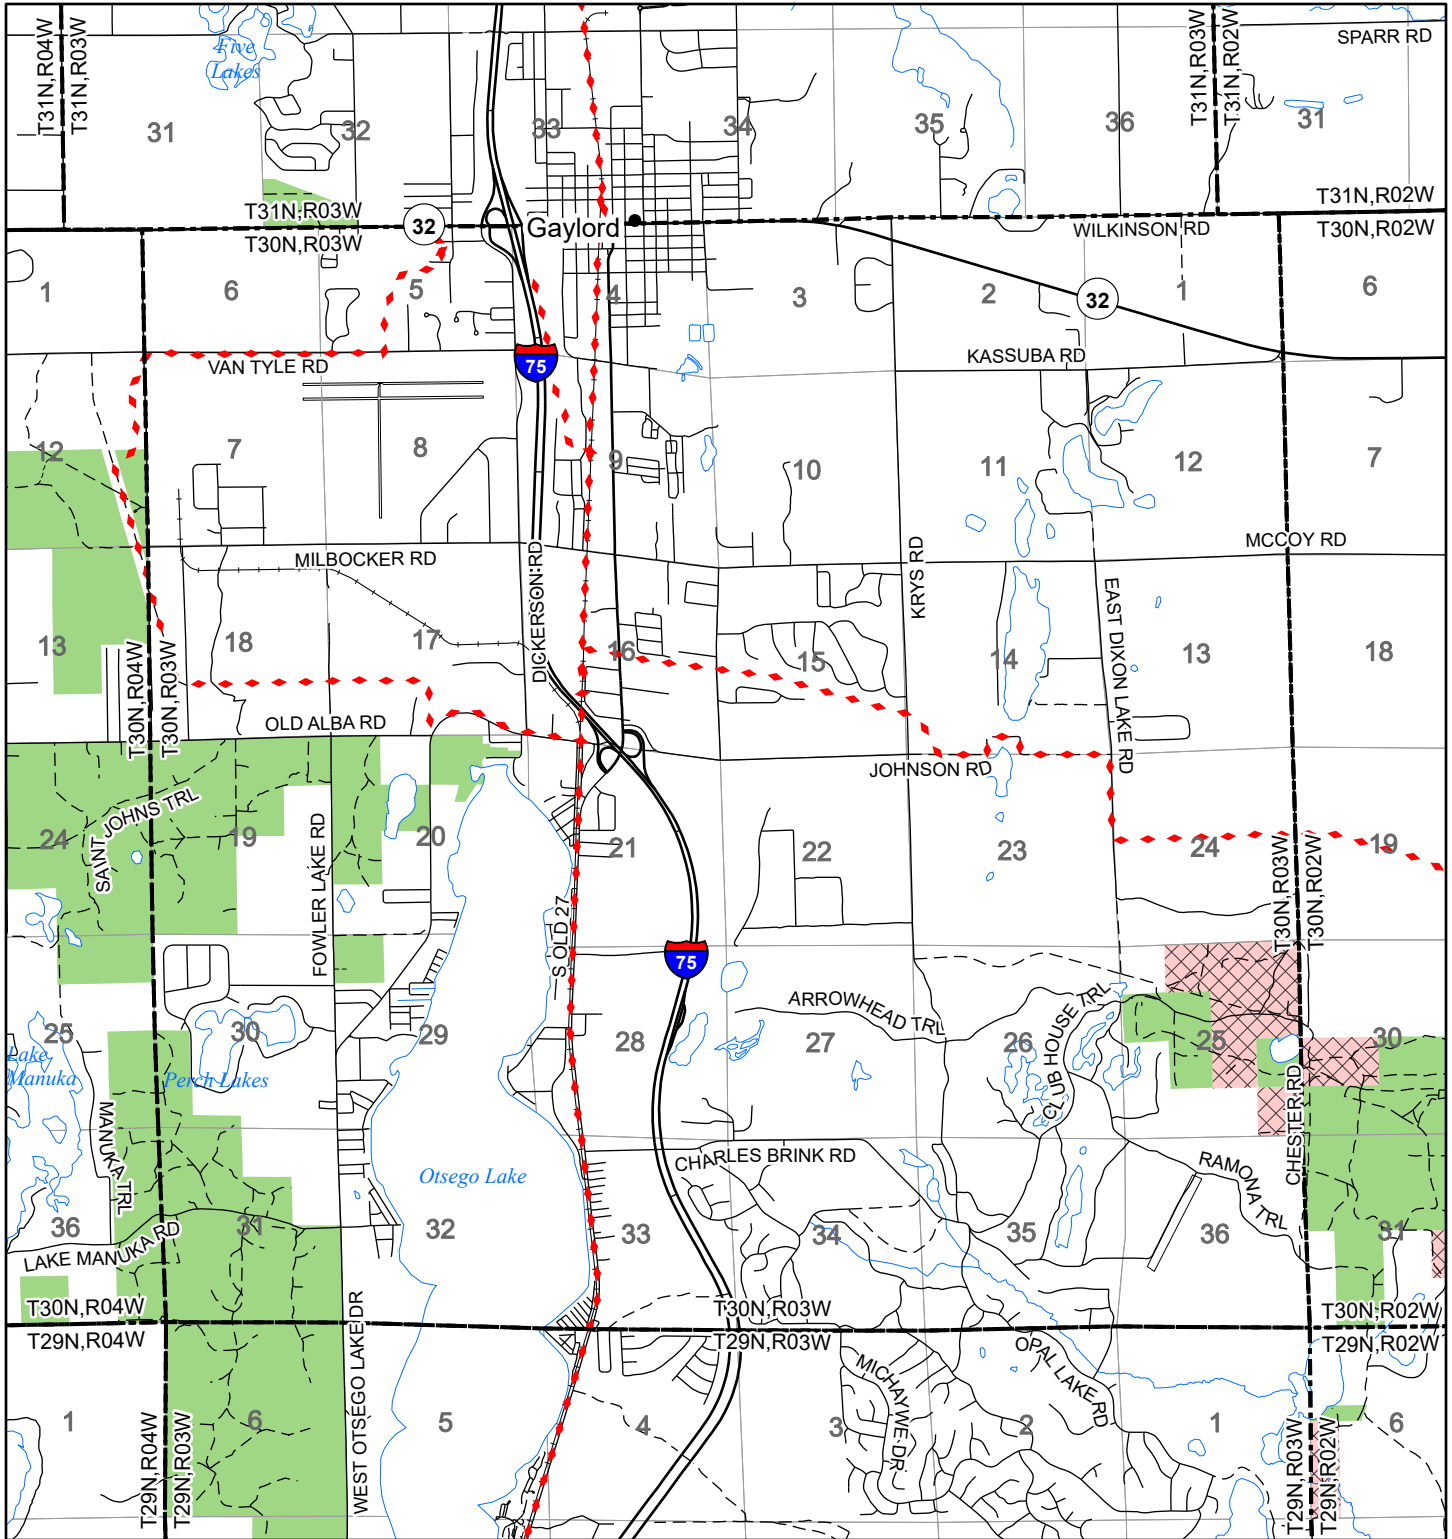

2022 Fuelwood Collection Map

T30N,R03W

OTSEGO CO.

- Open to Fuelwood Collection
- Open (Recently Closed Timber Sale)
- State land closed to fuelwood collection
- Snowmobile trail

Effective: April 1, 2022