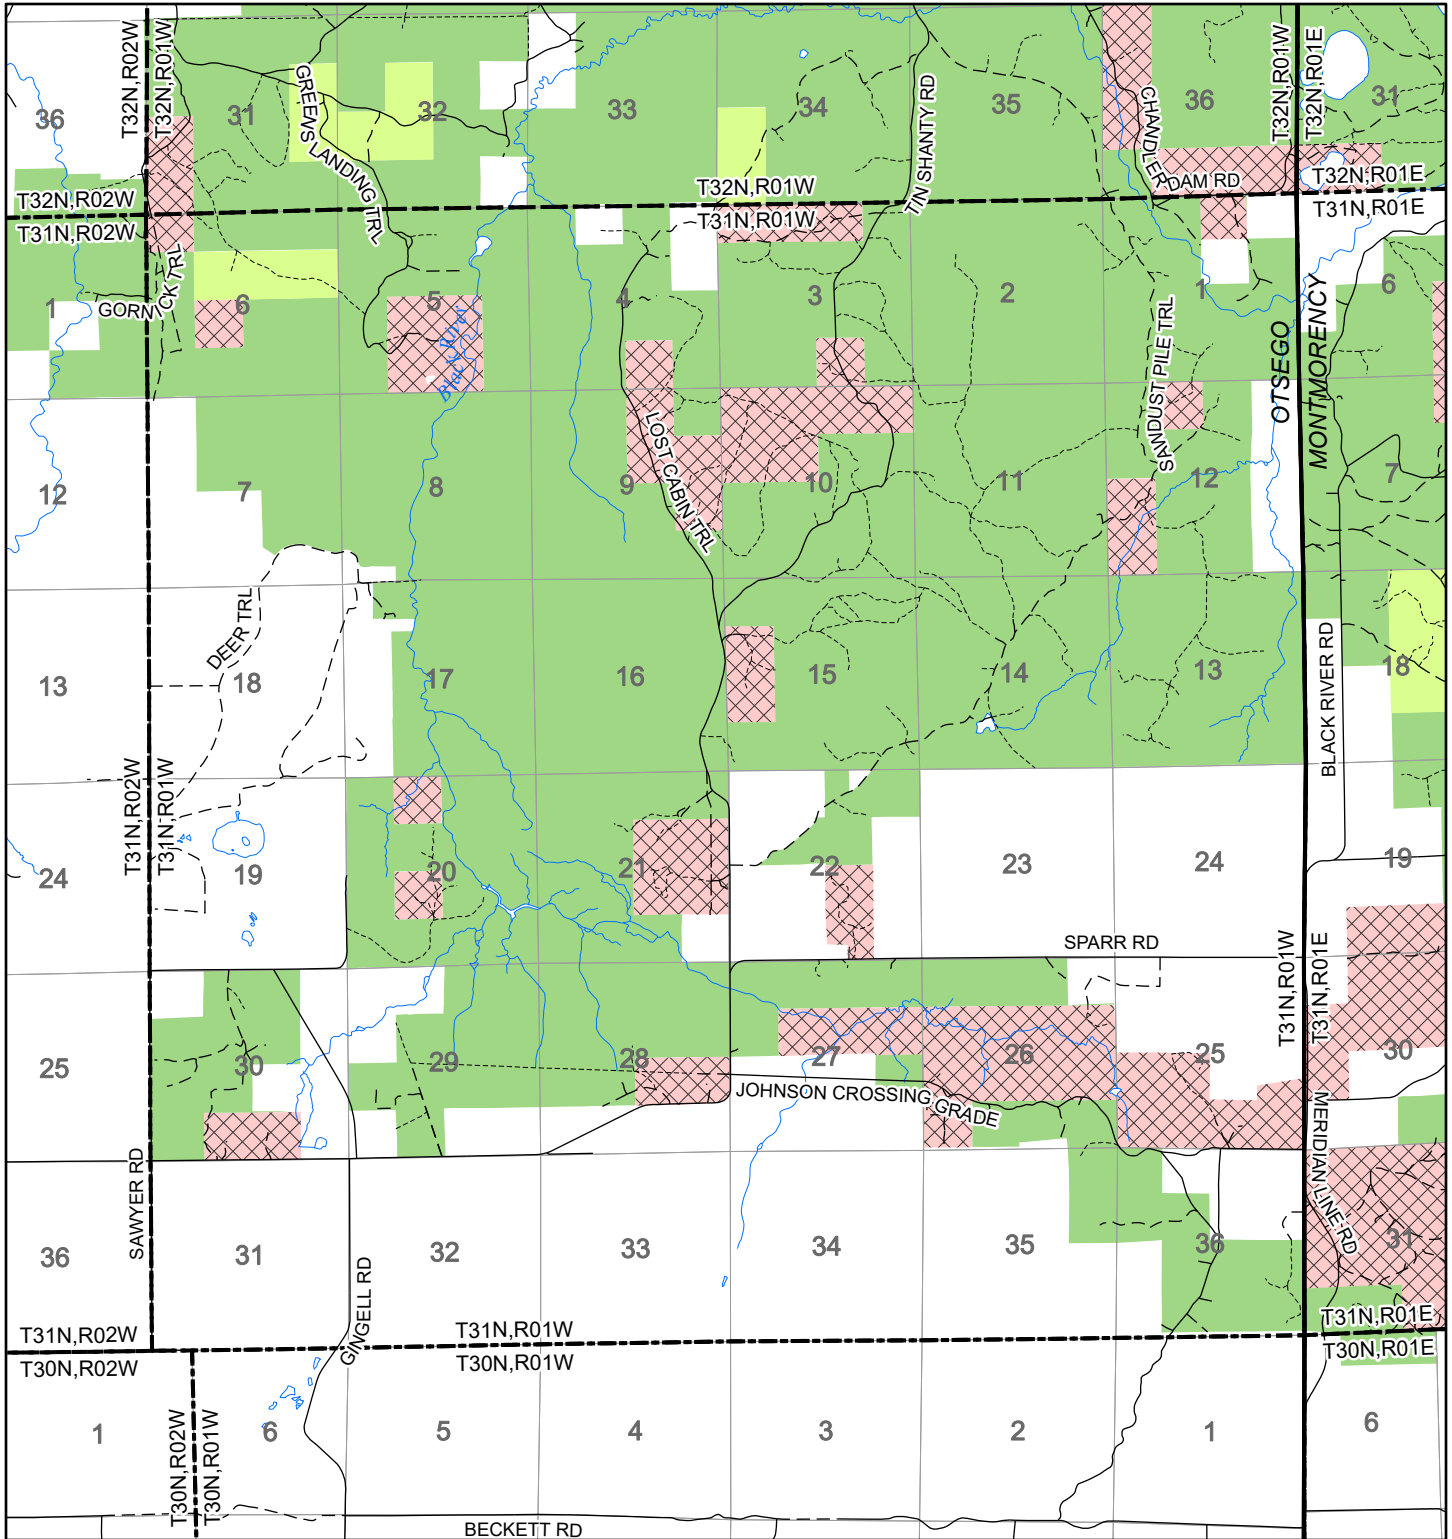

2022 Fuelwood Collection Map

T31N,R01W

OTSEGO CO.

- Open to Fuelwood Collection
- Open (Recently Closed Timber Sale)
- State land closed to fuelwood collection
- Snowmobile trail

Effective: April 1, 2022