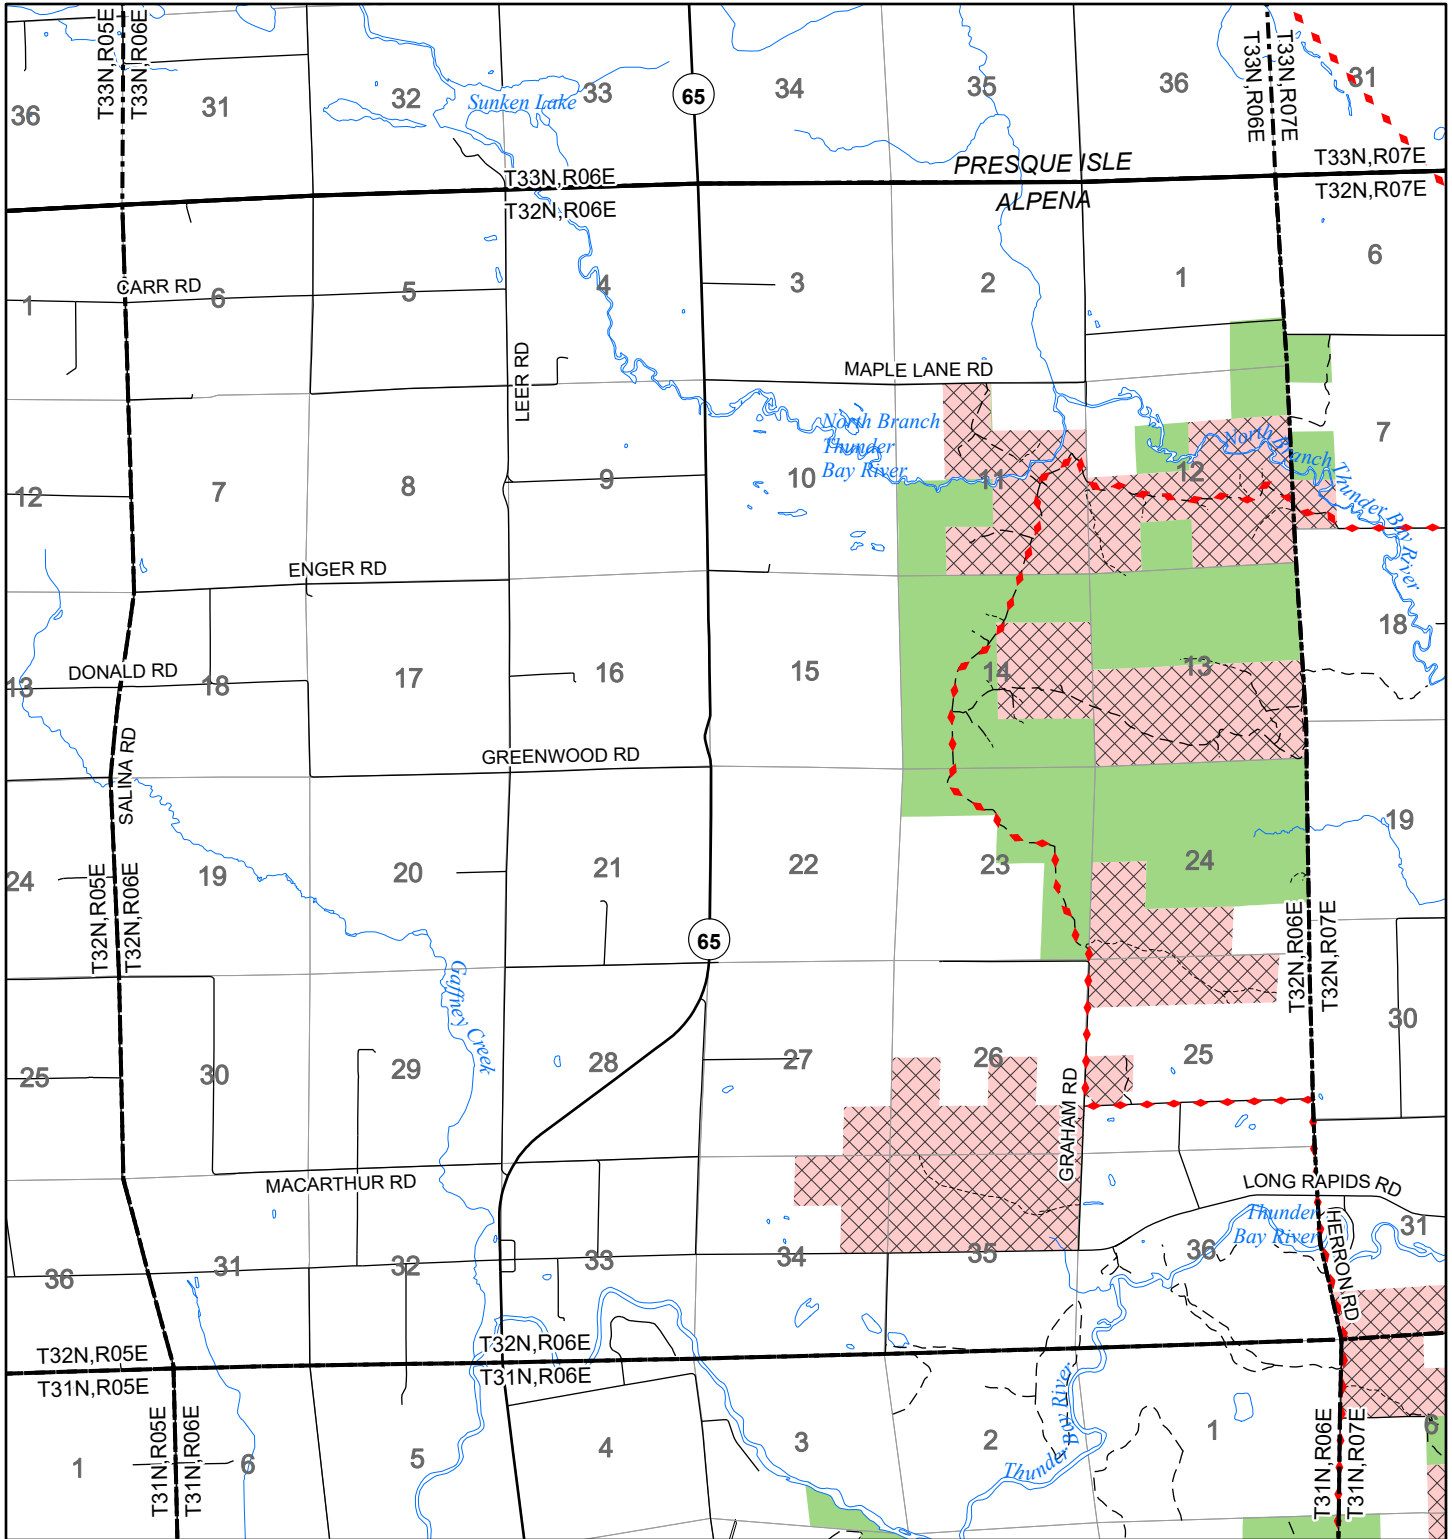

2022 Fuelwood Collection Map

T32N,R06E

ALPENA CO.

- Open to Fuelwood Collection
- Open (Recently Closed Timber Sale)
- State land closed to fuelwood collection
- Snowmobile trail

Effective: April 1, 2022